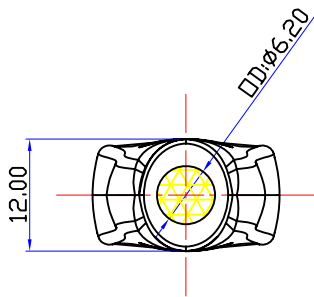

SECA-A

NET MECHANISM Corp www.cabling-ol.net				
SCALE	NONE		REV	A
UNIT	MM			
SHEET	1/1	DWG NO.		
DATE	12-17-07			
TITLE	HDMI DOUBLE COLOR			
PART NO.	HDMI TOOLING			