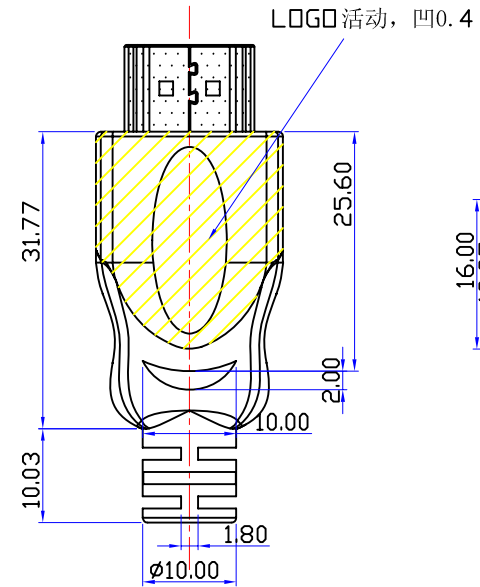

SECA-A

NET MECHANISM Corp www.cabling-ol.net				
SCALE	NONE		REV	A
UNIT	MM			
SHEET	1/1	DWG NO.		
DATE	12-17-07			
TITLE	HDMI DOUBLE COLOR			
PART NO.	HDMI TOOLING			