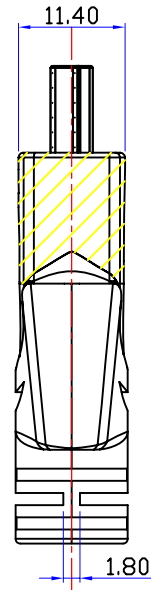

SECA-A

NET MECHANISM Corp www.cabling-ol.net				
SCALE	NONE		REV	A
UNIT	MM			
SHEET	1/1	DWG NO.		
DATE	12-17-07			
TITLE	HDMI DOUBLE COLOR			
PART NO.	HDMI TOOLING			