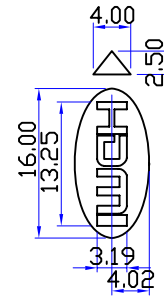

SECA-A

NET MECHANISM Corp www.cabling-ol.net				
SCALE	NONE		REV	A
UNIT	MM			
SHEET	1/1	DWG NO.		
DATE	12-17-07			
TITLE	HDMI DOUBLE COLOR			
PART NO.	HDMI TOOLING			