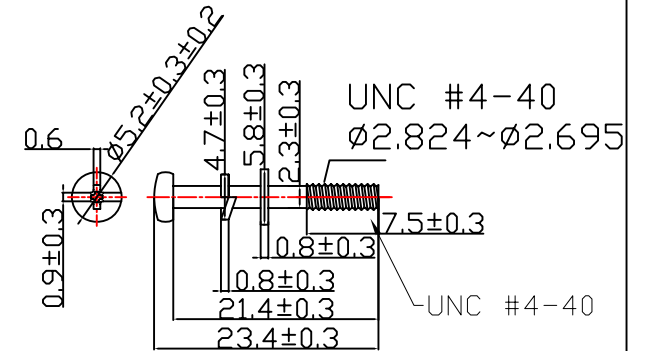

NET MECHANISM Corp www.cabling-ol.net				
SCALE	NONE		REV	A
UNIT	MM			
SHEET	1/1	DWG NO.		
DATE	07/01/08	TITLE		
		DB15P HOOD		
PART NO.		HOOD-DB15P-440		

T-ZP-2-3-6C

PACKING: EACH SET IN A POLY-BAG

UNC #4-40

NET MECHANISM Corp www.cabling-ol.net				
SCALE	NONE		REV	A
UNIT	MM			
SHEET	1/1	DWG NO.		
DATE	07/01/08			
TITLE DB15P HOOD				
PART NO. HOOD-DB15P-440				