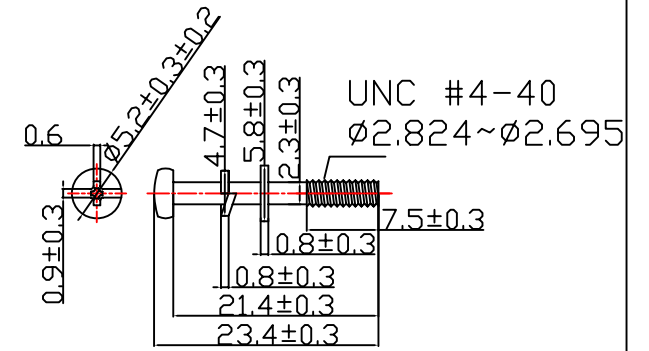

NET MECHANISM Corp www.cabling-ol.net				
SCALE	NONE		REV	A
UNIT	MM			
SHEET	1/1	DWG NO.		
DATE	07/01/08	TITLE		
		DB15P HOOD		
PART NO.		HOOD-DB15P-440		

T-ZP-2-3-6C

PACKING: EACH SET IN A POLY-BAG

UNC #4-40

NET MECHANISM Corp www.cabling-ol.net				
SCALE	NONE		REV	A
UNIT	MM			
SHEET	1/1	DWG NO.		
DATE	07/01/08			
TITLE DB15P HOOD				
PART NO. HOOD-DB15P-440				