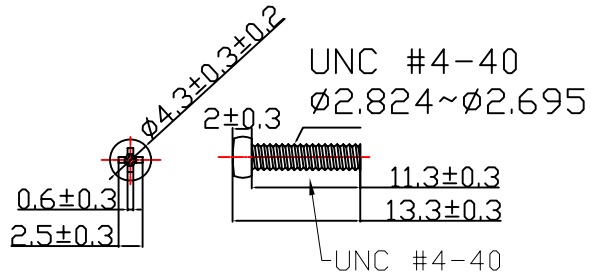

NET MECHANISM Corp www.cabling-ol.net				
SCALE	NONE		REV	A
UNIT	MM			
SHEET	1/1	DWG NO.		
DATE	07/01/08	TITLE		
		DB15P HOOD		
PART NO.		HOOD-DB15P-440		

T-ZP-2-3-6C

PACKING: EACH SET IN A POLY-BAG

UNC #4-40

NET MECHANISM Corp www.cabling-ol.net				
SCALE	NONE		REV	A
UNIT	MM			
SHEET	1/1	DWG NO.		
DATE	07/01/08			
TITLE DB15P HOOD				
PART NO. HOOD-DB15P-440				