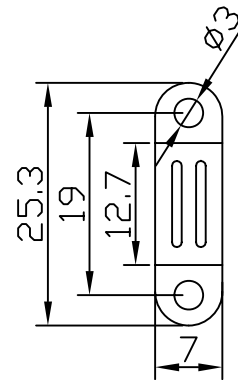

NET MECHANISM Corp www.cabling-ol.net				
SCALE	NONE		REV	A
UNIT	MM			
SHEET	1/1	DWG NO.		
DATE	07/01/08	TITLE		
		DB15P HOOD		
PART NO.		HOOD-DB15P-440		

T-ZP-2-3-6C

PACKING: EACH SET IN A POLY-BAG

UNC #4-40

NET MECHANISM Corp www.cabling-ol.net				
SCALE	NONE		REV	A
UNIT	MM			
SHEET	1/1	DWG NO.		
DATE	07/01/08			
TITLE DB15P HOOD				
PART NO. HOOD-DB15P-440				