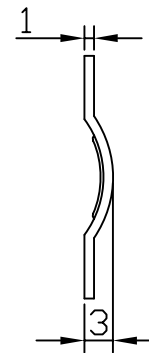

NET MECHANISM Corp www.cabling-ol.net				
SCALE	NONE		REV	A
UNIT	MM			
SHEET	1/1	DWG NO.		
DATE	07/01/08	TITLE		
		DB15P HOOD		
PART NO.		HOOD-DB15P-440		

T-ZP-2-3-6C

PACKING: EACH SET IN A POLY-BAG

UNC #4-40

NET MECHANISM Corp www.cabling-ol.net				
SCALE	NONE		REV	A
UNIT	MM			
SHEET	1/1	DWG NO.		
DATE	07/01/08			
TITLE DB15P HOOD				
PART NO. HOOD-DB15P-440				