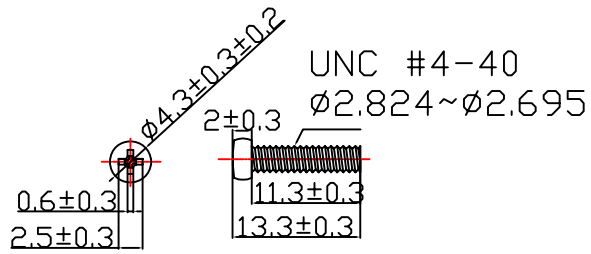

NET MECHANISM Corp www.cabling-ol.net				
SCALE	NONE		REV	A
UNIT	MM			
SHEET	1/1	DWG NO.		
DATE	07/01/08	TITLE		
		DB15P HOOD		
PART NO.		HOOD-DB15P-440		

T-ZP-2-3-6C

PACKING: EACH SET IN A POLY-BAG

UNC #4-40