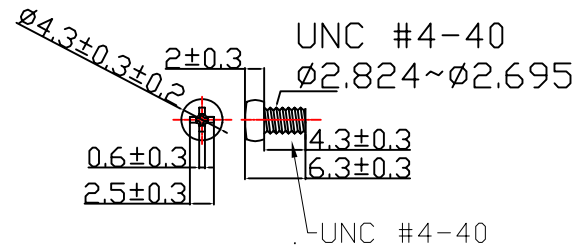

NET MECHANISM Corp www.cabling-ol.net				
SCALE	NONE		REV	A
UNIT	MM			
SHEET	1/1	DWG NO.		
DATE	07/01/08	TITLE		
		DB15P HOOD		
PART NO.		HOOD-DB15P-440		

T-ZP-2-3-6C

PACKING: EACH SET IN A POLY-BAG

UNC #4-40