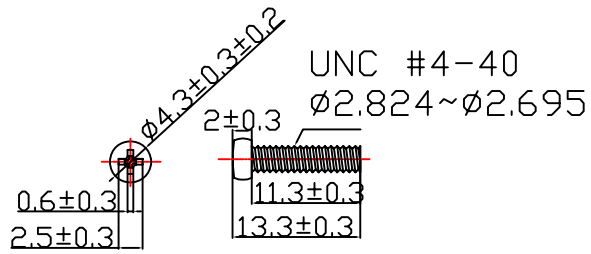

NET MECHANISM Corp www.cabling-ol.net				
SCALE	NONE		REV	A
UNIT	MM			
SHEET	1/1	DWG NO.		
DATE	07/01/08			
TITLE				
DB15P HOOD				
PART NO.				
HOOD-DB15P-M26				

T-ZP-2-3-6C

PACKING: EACH SET IN A POLY-BAG

UNC #4-40

NET MECHANISM Corp www.cabling-ol.net				
SCALE	NONE		REV	A
UNIT	MM			
SHEET	1/1	DWG NO.		
DATE	07/01/08			
TITLE DB15P HOOD				
PART NO. HOOD-DB15P-M26				