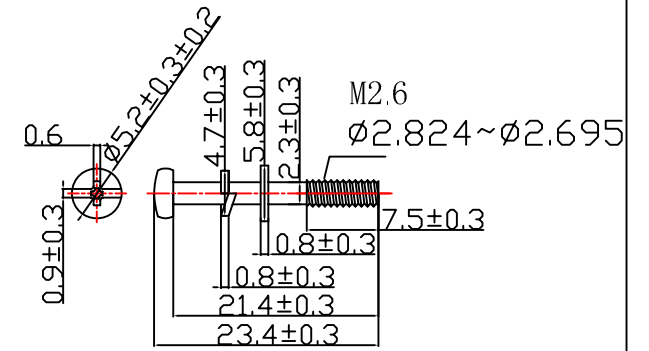

NET MECHANISM Corp www.cabling-ol.net				
SCALE	NONE		REV	A
UNIT	MM			
SHEET	1/1	DWG NO.		
DATE	07/01/08			
TITLE				
DB15P HOOD				
PART NO.				
HOOD-DB15P-M26				

T-ZP-2-3-6C

PACKING: EACH SET IN A POLY-BAG

UNC #4-40

NET MECHANISM Corp www.cabling-ol.net				
SCALE	NONE		REV	A
UNIT	MM			
SHEET	1/1	DWG NO.		
DATE	07/01/08			
TITLE DB15P HOOD				
PART NO. HOOD-DB15P-M26				