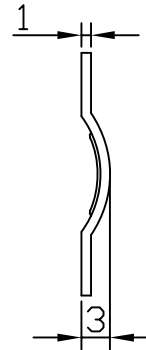

NET MECHANISM Corp www.cabling-ol.net				
SCALE	NONE		REV	A
UNIT	MM			
SHEET	1/1	DWG NO.		
DATE	07/01/08			
TITLE				
DB15P HOOD				
PART NO.				
HOOD-DB15P-M26				

T-ZP-2-3-6C

PACKING: EACH SET IN A POLY-BAG

UNC #4-40

NET MECHANISM Corp www.cabling-ol.net				
SCALE	NONE		REV	A
UNIT	MM			
SHEET	1/1	DWG NO.		
DATE	07/01/08			
TITLE DB15P HOOD				
PART NO. HOOD-DB15P-M26				