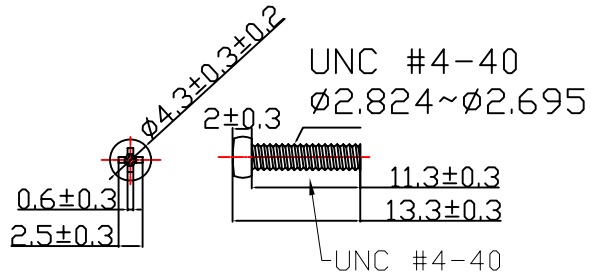

NET MECHANISM Corp www.cabling-ol.net				
SCALE	NONE		REV	A
UNIT	MM			
SHEET	1/1	DWG NO.		
DATE	07/01/08			
TITLE				
DB15P HOOD				
PART NO.				
HOOD-DB15P-M26				

T-ZP-2-3-6C

PACKING: EACH SET IN A POLY-BAG

UNC #4-40

NET MECHANISM Corp www.cabling-ol.net				
SCALE	NONE		REV	A
UNIT	MM			
SHEET	1/1	DWG NO.		
DATE	07/01/08			
TITLE DB15P HOOD				
PART NO. HOOD-DB15P-M26				