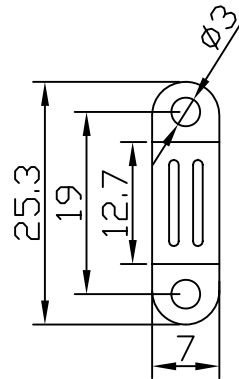

NET MECHANISM Corp www.cabling-ol.net				
SCALE	NONE		REV	A
UNIT	MM			
SHEET	1/1	DWG NO.		
DATE	07/01/08			
TITLE				
DB15P HOOD				
PART NO.				
HOOD-DB15P-M26				

T-ZP-2-3-6C

PACKING: EACH SET IN A POLY-BAG

UNC #4-40

NET MECHANISM Corp www.cabling-ol.net				
SCALE	NONE		REV	A
UNIT	MM			
SHEET	1/1	DWG NO.		
DATE	07/01/08			
TITLE DB15P HOOD				
PART NO. HOOD-DB15P-M26				