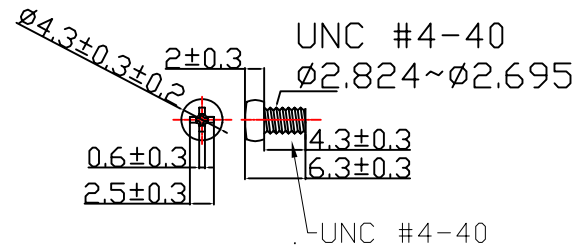

NET MECHANISM Corp www.cabling-ol.net				
SCALE	NONE		REV	A
UNIT	MM			
SHEET	1/1	DWG NO.		
DATE	07/01/08			
TITLE				
DB15P HOOD				
PART NO.				
HOOD-DB15P-M26				

T-ZP-2-3-6C

PACKING: EACH SET IN A POLY-BAG