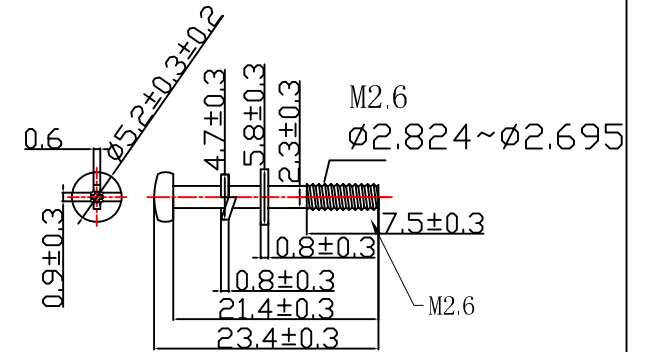

NET MECHANISM Corp www.cabling-ol.net				
SCALE	NONE		REV	A
UNIT	MM			
SHEET	1/1	DWG NO.		
DATE	07/01/08			
TITLE				
DB15P HOOD				
PART NO.				
HOOD-DB15P-M26				

T-ZP-2-3-6C

PACKING: EACH SET IN A POLY-BAG

UNC #4-40

NET MECHANISM Corp www.cabling-ol.net				
SCALE	NONE		REV	A
UNIT	MM			
SHEET	1/1	DWG NO.		
DATE	07/01/08			
TITLE DB15P HOOD				
PART NO. HOOD-DB15P-M26				