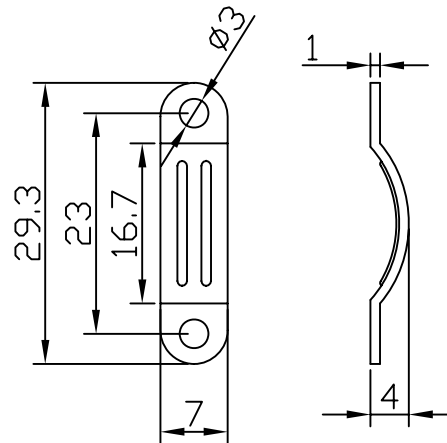

NET MECHANISM Corp				
www.cabling-ol.net				
SCALE	NONE		REV	A
UNIT	MM			
SHEET	1/1	DWG NO.		
DATE	07/01/08			
TITLE		DB25P HOOD		
PART NO.		HOOD-DB25P-440		

T-ZP-2-3-6C

PACKING: EACH SET IN A POLY-BAG

UNC #4-40

NET MECHANISM Corp www.cabling-ol.net				
SCALE	NONE		REV	A
UNIT	MM			
SHEET	1/1	DWG NO.		
DATE	07/01/08			
TITLE				
DB25P HOOD				
PART NO.				
HOOD-DB25P-440				