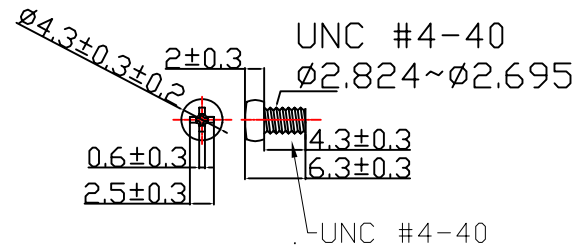

NET MECHANISM Corp				
www.cabling-ol.net				
SCALE	NONE		REV	A
UNIT	MM			
SHEET	1/1	DWG NO.		
DATE	07/01/08			
TITLE		DB25P HOOD		
PART NO.		HOOD-DB25P-440		

T-ZP-2-3-6C

PACKING: EACH SET IN A POLY-BAG

UNC #4-40

NET MECHANISM Corp www.cabling-ol.net				
SCALE	NONE		REV	A
UNIT	MM			
SHEET	1/1	DWG NO.		
DATE	07/01/08			
TITLE				
DB25P HOOD				
PART NO.				
HOOD-DB25P-440				