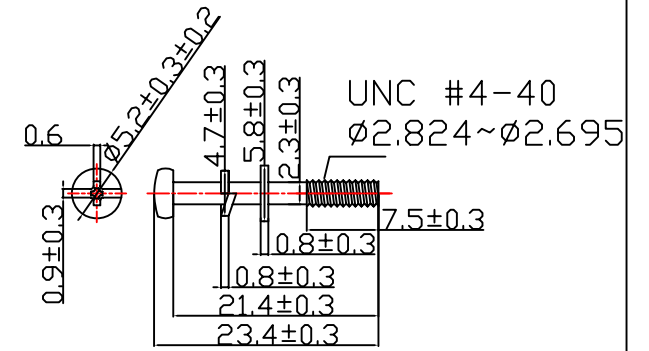

NET MECHANISM Corp				
www.cabling-ol.net				
SCALE	NONE		REV	A
UNIT	MM			
SHEET	1/1	DWG NO.		
DATE	07/01/08			
TITLE		DB25P HOOD		
PART NO.		HOOD-DB25P-440		

T-ZP-2-3-6C

PACKING: EACH SET IN A POLY-BAG

UNC #4-40

NET MECHANISM Corp www.cabling-ol.net				
SCALE	NONE		REV	A
UNIT	MM			
SHEET	1/1	DWG NO.		
DATE	07/01/08			
TITLE				
DB25P HOOD				
PART NO.				
HOOD-DB25P-440				