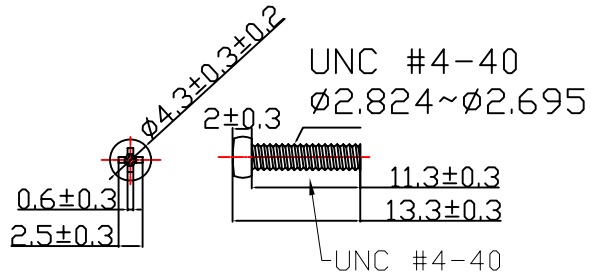

NET MECHANISM Corp				
www.cabling-ol.net				
SCALE	NONE		REV	A
UNIT	MM			
SHEET	1/1	DWG NO.		
DATE	07/01/08			
TITLE		DB25P HOOD		
PART NO.		HOOD-DB25P-440		

T-ZP-2-3-6C

PACKING: EACH SET IN A POLY-BAG

UNC #4-40

NET MECHANISM Corp www.cabling-ol.net				
SCALE	NONE		REV	A
UNIT	MM			
SHEET	1/1	DWG NO.		
DATE	07/01/08			
TITLE				
DB25P HOOD				
PART NO.				
HOOD-DB25P-440				