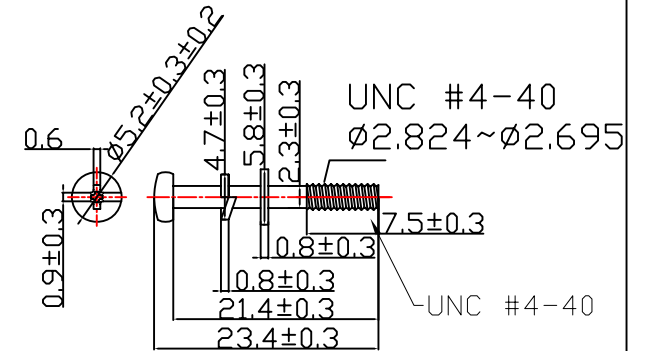

NET MECHANISM Corp				
www.cabling-ol.net				
SCALE	NONE		REV	A
UNIT	MM			
SHEET	1/1	DWG NO.		
DATE	07/01/08			
TITLE		DB25P HOOD		
PART NO.		HOOD-DB25P-440		

T-ZP-2-3-6C

PACKING: EACH SET IN A POLY-BAG

UNC #4-40

NET MECHANISM Corp www.cabling-ol.net				
SCALE	NONE		REV	A
UNIT	MM			
SHEET	1/1	DWG NO.		
DATE	07/01/08			
TITLE				
DB25P HOOD				
PART NO.				
HOOD-DB25P-440				