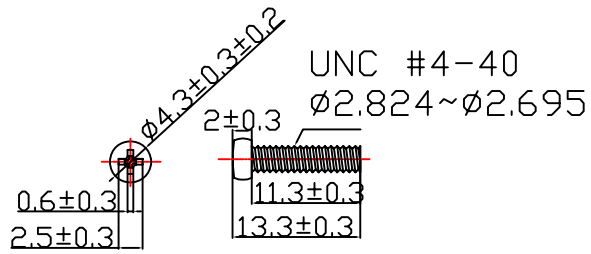

NET MECHANISM Corp				
www.cabling-ol.net				
SCALE	NONE		REV	A
UNIT	MM			
SHEET	1/1	DWG NO.		
DATE	07/01/08			
TITLE		DB25P HOOD		
PART NO.		HOOD-DB25P-440		

T-ZP-2-3-6C

PACKING: EACH SET IN A POLY-BAG

UNC #4-40

NET MECHANISM Corp www.cabling-ol.net				
SCALE	NONE		REV	A
UNIT	MM			
SHEET	1/1	DWG NO.		
DATE	07/01/08			
TITLE				
DB25P HOOD				
PART NO.				
HOOD-DB25P-440				