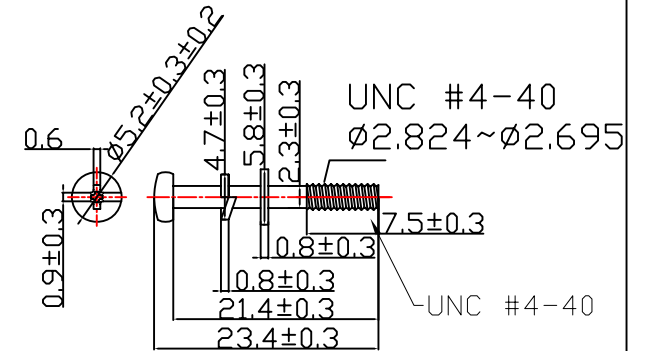

NET MECHANISM Corp www.cabling-ol.net				
SCALE	NONE		REV	A
UNIT	MM			
SHEET	1/1	DWG NO.		
DATE	07/01/08			
TITLE				
DB9P HOOD				
PART NO.				
HOOD-DB9P-440				

T-ZP-2-3-6C

PACKING: EACH SET IN A POLY-BAG

NET MECHANISM Corp www.cabling-ol.net				
SCALE	NONE		REV	A
UNIT	MM			
SHEET	1/1	DWG NO.		
DATE	07/01/08			
TITLE DB9P HOOD				
PART NO. HOOD-DB9P-440				