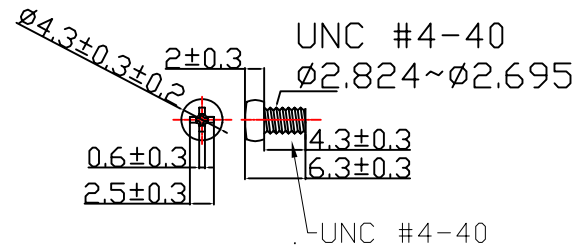

NET MECHANISM Corp www.cabling-ol.net				
SCALE	NONE		REV	A
UNIT	MM			
SHEET	1/1	DWG NO.		
DATE	07/01/08			
TITLE				
DB9P HOOD				
PART NO.				
HOOD-DB9P-440				

T-ZP-2-3-6C

PACKING: EACH SET IN A POLY-BAG