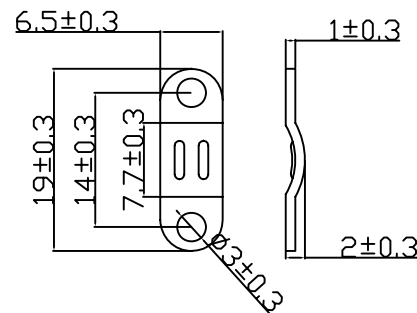

NET MECHANISM Corp www.cabling-ol.net				
SCALE	NONE		REV	A
UNIT	MM			
SHEET	1/1	DWG NO.		
DATE	07/01/08			
TITLE				
DB9P HOOD				
PART NO.				
HOOD-DB9P-440				

T-ZP-2-3-6C

PACKING: EACH SET IN A POLY-BAG

NET MECHANISM Corp www.cabling-ol.net				
SCALE	NONE		REV	A
UNIT	MM			
SHEET	1/1	DWG NO.		
DATE	07/01/08			
TITLE DB9P HOOD				
PART NO. HOOD-DB9P-440				