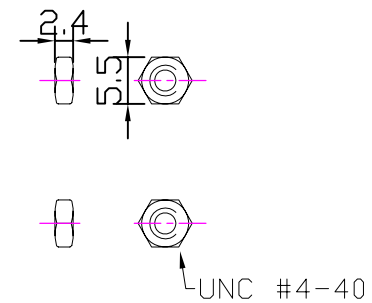

NET MECHANISM Corp www.cabling-ol.net				
SCALE	NONE		REV	A
UNIT	MM			
SHEET	1/1	DWG NO.		
DATE	07/01/08			
TITLE				
DB9P HOOD				
PART NO.				
HOOD-DB9P-440				

T-ZP-2-3-6C

PACKING: EACH SET IN A POLY-BAG

NET MECHANISM Corp www.cabling-ol.net				
SCALE	NONE		REV	A
UNIT	MM			
SHEET	1/1	DWG NO.		
DATE	07/01/08			
TITLE DB9P HOOD				
PART NO. HOOD-DB9P-440				