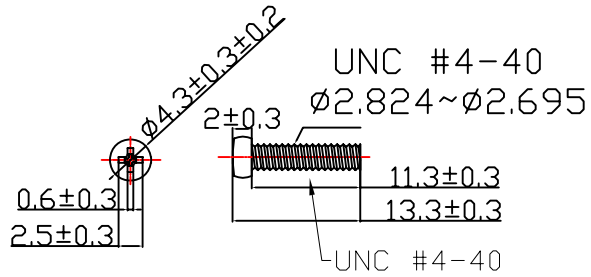

NET MECHANISM Corp www.cabling-ol.net				
SCALE	NONE		REV	A
UNIT	MM			
SHEET	1/1	DWG NO.		
DATE	07/01/08			
TITLE				
DB9P HOOD				
PART NO.				
HOOD-DB9P-440				

T-ZP-2-3-6C

PACKING: EACH SET IN A POLY-BAG

NET MECHANISM Corp www.cabling-ol.net				
SCALE	NONE		REV	A
UNIT	MM			
SHEET	1/1	DWG NO.		
DATE	07/01/08			
TITLE DB9P HOOD				
PART NO. HOOD-DB9P-440				