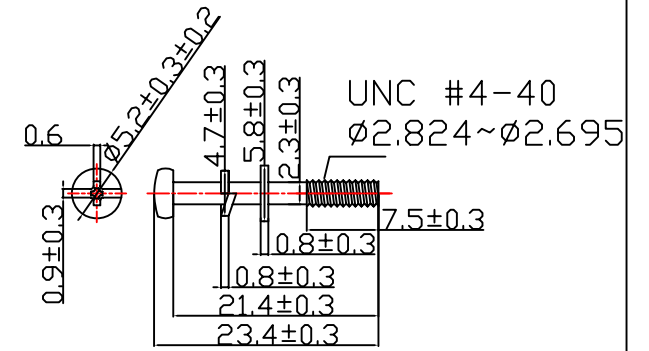

NET MECHANISM Corp www.cabling-ol.net				
SCALE	NONE		REV	A
UNIT	MM			
SHEET	1/1	DWG NO.		
DATE	07/01/08			
TITLE				
DB9P HOOD				
PART NO.				
HOOD-DB9P-440				

T-ZP-2-3-6C

PACKING: EACH SET IN A POLY-BAG

NET MECHANISM Corp www.cabling-ol.net				
SCALE	NONE		REV	A
UNIT	MM			
SHEET	1/1	DWG NO.		
DATE	07/01/08			
TITLE DB9P HOOD				
PART NO. HOOD-DB9P-440				