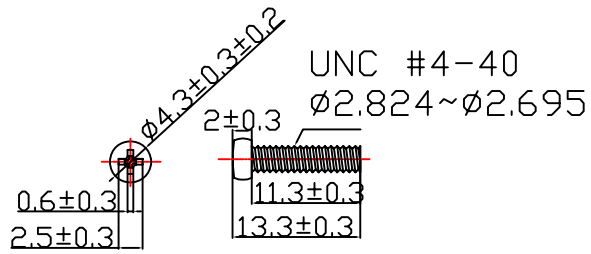

NET MECHANISM Corp www.cabling-ol.net				
SCALE	NONE		REV	A
UNIT	MM			
SHEET	1/1	DWG NO.		
DATE	07/01/08			
TITLE				
DB9P HOOD				
PART NO.				
HOOD-DB9P-440				

T-ZP-2-3-6C

PACKING: EACH SET IN A POLY-BAG

NET MECHANISM Corp www.cabling-ol.net				
SCALE	NONE		REV	A
UNIT	MM			
SHEET	1/1	DWG NO.		
DATE	07/01/08			
TITLE DB9P HOOD				
PART NO. HOOD-DB9P-440				