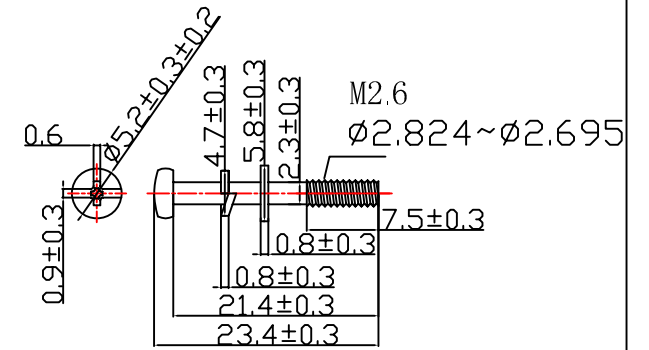

NET MECHANISM Corp www.cabling-ol.net				
SCALE	NONE		REV	A
UNIT	MM			
SHEET	1/1	DWG NO.		
DATE	07/01/08			
TITLE		DB9P HOOD		
PART NO.		HOOD-DB9P-M26		

T-ZP-2-3-6C

PACKING: EACH SET IN A POLY-BAG

NET MECHANISM Corp www.cabling-ol.net				
SCALE	NONE		REV	A
UNIT	MM			
SHEET	1/1	DWG NO.		
DATE	07/01/08			
TITLE DB9P HOOD				
PART NO. HOOD-DB9P-M26				