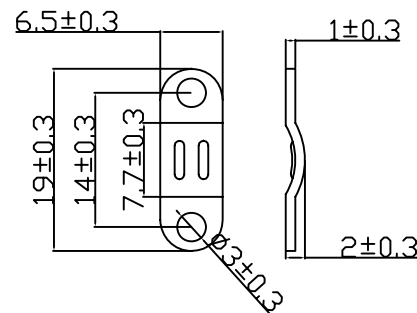

NET MECHANISM Corp www.cabling-ol.net				
SCALE	NONE		REV	A
UNIT	MM			
SHEET	1/1	DWG NO.		
DATE	07/01/08			
TITLE		DB9P HOOD		
PART NO.		HOOD-DB9P-M26		

T-ZP-2-3-6C

PACKING: EACH SET IN A POLY-BAG

NET MECHANISM Corp www.cabling-ol.net				
SCALE	NONE		REV	A
UNIT	MM			
SHEET	1/1	DWG NO.		
DATE	07/01/08			
TITLE DB9P HOOD				
PART NO. HOOD-DB9P-M26				