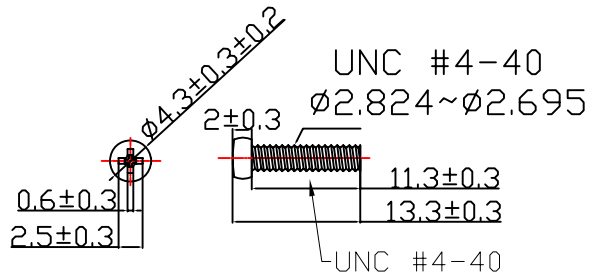

NET MECHANISM Corp www.cabling-ol.net				
SCALE	NONE		REV	A
UNIT	MM			
SHEET	1/1	DWG NO.		
DATE	07/01/08			
TITLE		DB9P HOOD		
PART NO.		HOOD-DB9P-M26		

T-ZP-2-3-6C

PACKING: EACH SET IN A POLY-BAG

NET MECHANISM Corp www.cabling-ol.net				
SCALE	NONE		REV	A
UNIT	MM			
SHEET	1/1	DWG NO.		
DATE	07/01/08			
TITLE DB9P HOOD				
PART NO. HOOD-DB9P-M26				