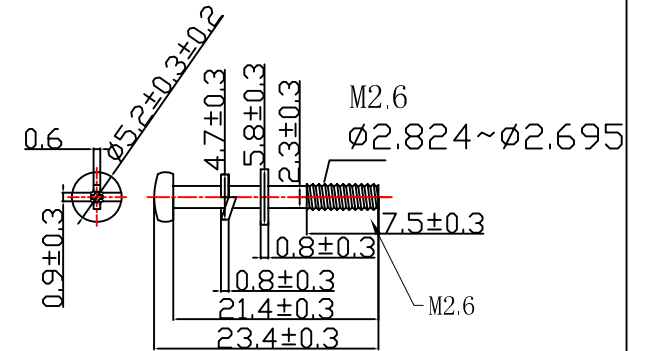

NET MECHANISM Corp www.cabling-ol.net				
SCALE	NONE		REV	A
UNIT	MM			
SHEET	1/1	DWG NO.		
DATE	07/01/08			
TITLE		DB9P HOOD		
PART NO.		HOOD-DB9P-M26		

T-ZP-2-3-6C

PACKING: EACH SET IN A POLY-BAG

NET MECHANISM Corp www.cabling-ol.net				
SCALE	NONE		REV	A
UNIT	MM			
SHEET	1/1	DWG NO.		
DATE	07/01/08			
TITLE DB9P HOOD				
PART NO. HOOD-DB9P-M26				