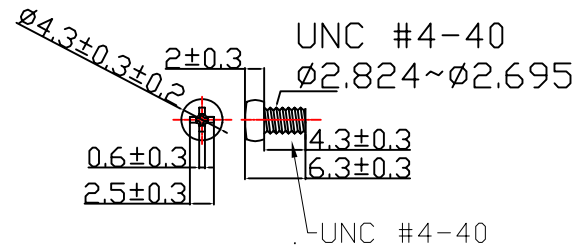

NET MECHANISM Corp www.cabling-ol.net				
SCALE	NONE		REV	A
UNIT	MM			
SHEET	1/1	DWG NO.		
DATE	07/01/08			
TITLE		DB9P HOOD		
PART NO.		HOOD-DB9P-M26		

T-ZP-2-3-6C

PACKING: EACH SET IN A POLY-BAG

NET MECHANISM Corp www.cabling-ol.net				
SCALE	NONE		REV	A
UNIT	MM			
SHEET	1/1	DWG NO.		
DATE	07/01/08			
TITLE DB9P HOOD				
PART NO. HOOD-DB9P-M26				