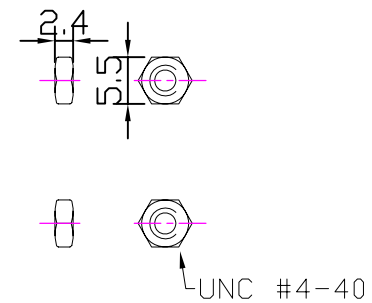

NET MECHANISM Corp www.cabling-ol.net				
SCALE	NONE		REV	A
UNIT	MM			
SHEET	1/1	DWG NO.		
DATE	07/01/08			
TITLE		DB9P HOOD		
PART NO.		HOOD-DB9P-M26		

T-ZP-2-3-6C

PACKING: EACH SET IN A POLY-BAG

NET MECHANISM Corp www.cabling-ol.net				
SCALE	NONE		REV	A
UNIT	MM			
SHEET	1/1	DWG NO.		
DATE	07/01/08			
TITLE DB9P HOOD				
PART NO. HOOD-DB9P-M26				