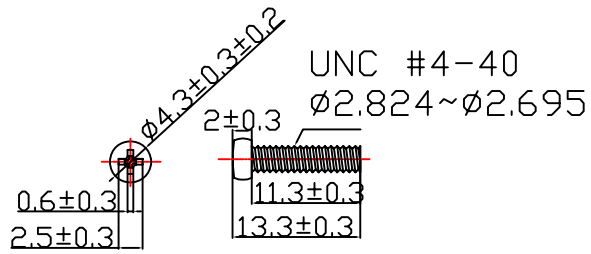

NET MECHANISM Corp www.cabling-ol.net				
SCALE	NONE		REV	A
UNIT	MM			
SHEET	1/1	DWG NO.		
DATE	07/01/08			
TITLE		DB9P HOOD		
PART NO.		HOOD-DB9P-M26		

T-ZP-2-3-6C

PACKING: EACH SET IN A POLY-BAG

NET MECHANISM Corp www.cabling-ol.net				
SCALE	NONE		REV	A
UNIT	MM			
SHEET	1/1	DWG NO.		
DATE	07/01/08			
TITLE DB9P HOOD				
PART NO. HOOD-DB9P-M26				