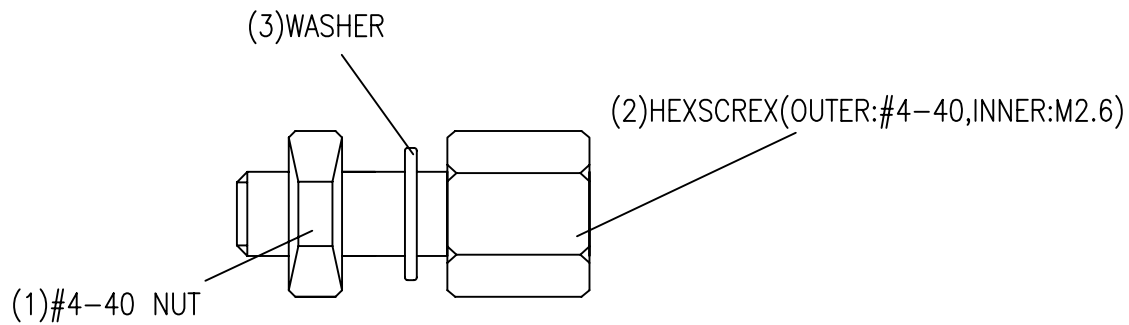

(1)#4-40 NUT

(2)HEXSCREX(OUTER:#4-40,INNER:M2.6)

(3)WASHER

1SET ASSEMBLY DRAWING

NET MECHANISM Corp				
www.cabling-ol.net				
SCALE	NONE		REV	B
UNIT	MM			
SHEET	1/1	DWG NO.		
DATE	07/15/05	TITLE		
		#4-40/M2.6 SCREW		
PART NO.		LN-440-26		