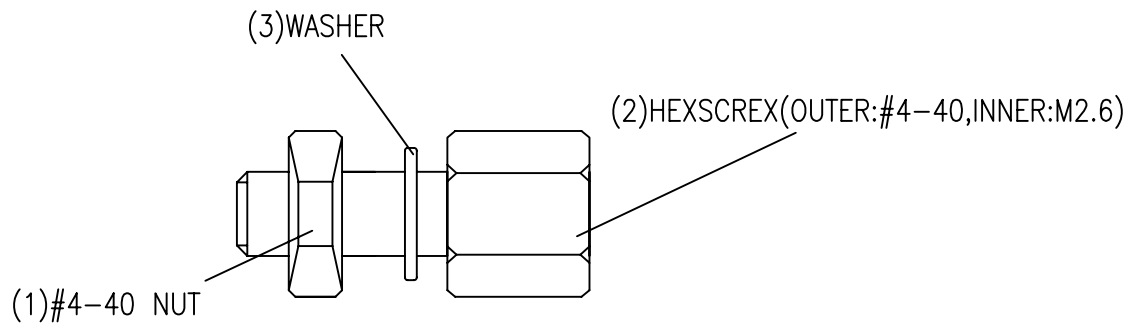

(1)#4-40 NUT

(2)HEXSCREX(OUTER:#4-40,INNER:M2.6)

(3)WASHER

1SET ASSEMBLY DRAWING

NET MECHANISM Corp				
www.cabling-ol.net				
SCALE	NONE		REV	B
UNIT	MM			
SHEET	1/1	DWG NO.		
DATE	07/15/05			
TITLE		#4-40/M2.6 SCREW		
PART NO.		LN-440-26		