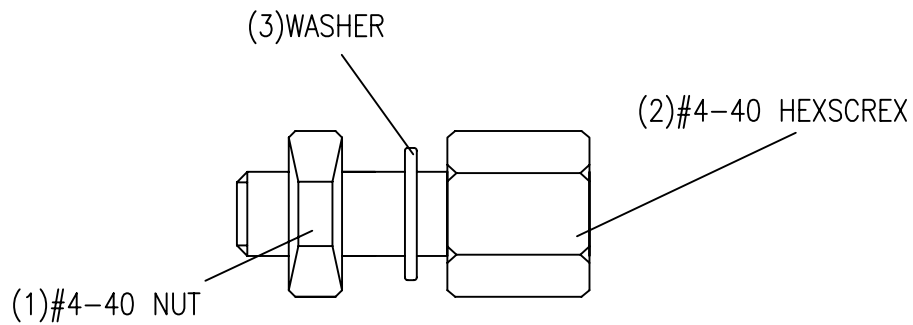

(1)#4-40 NUT

(2)#4-40 HEXSCREX

(3)WASHER

1SET ASSEMBLY DRAWING

NET MECHANISM Corp				
www.cabling-ol.net				
SCALE	NONE		REV	B
UNIT	MM			
SHEET	1/1	DWG NO.		
DATE	07/15/05	TITLE		
		#4-40 SCREW		
PART NO.		LN-440		