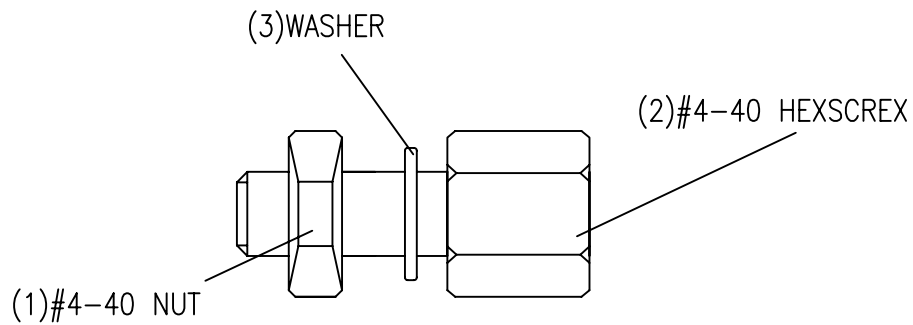

(1)#4-40 NUT

(2)#4-40 HEXSCREX

(3)WASHER

1SET ASSEMBLY DRAWING

NET MECHANISM Corp				
www.cabling-ol.net				
SCALE	NONE		REV	B
UNIT	MM			
SHEET	1/1	DWG NO.		
DATE	07/15/05	TITLE		
		#4-40 SCREW		
PART NO.		LN-440		