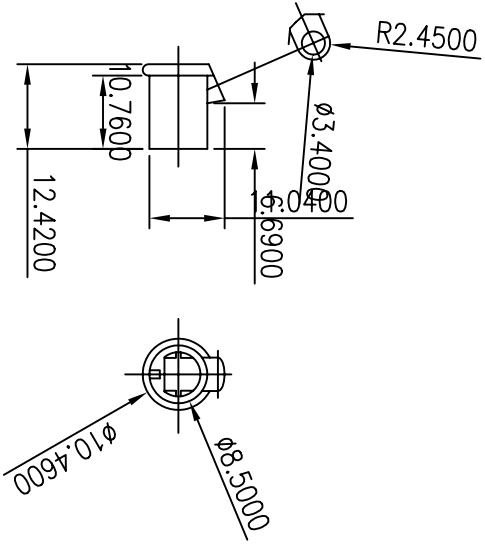

1

2

1

2

NET MECHANISM Corp			
www.cablng-ol.net			
SCALE	NONE		
UNIT	MM		
SHEET	1/1	DWG. NO.	
DATE			
TITLE			
PART NO.	TC-B		