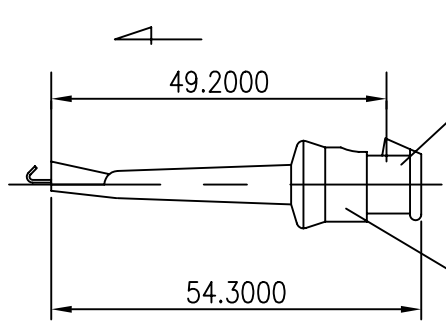

1

2

1

2

NET MECHANISM Corp			
www.cablng-ol.net			
SCALE	NONE		
UNIT	MM		
SHEET	1/1	DWG. NO.	
DATE			
TITLE			
PART NO.	TC-B		