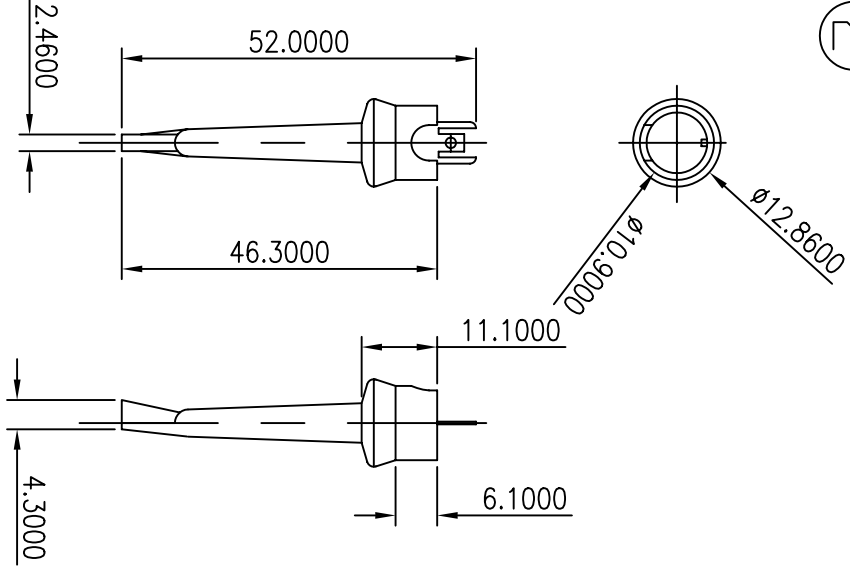

1

2

1

2

NET MECHANISM Corp			
www.cablng-ol.net			
SCALE	NONE		
UNIT	MM		
SHEET	1/1	DWG. NO.	
DATE			
TITLE			
PART NO.	TC-B		