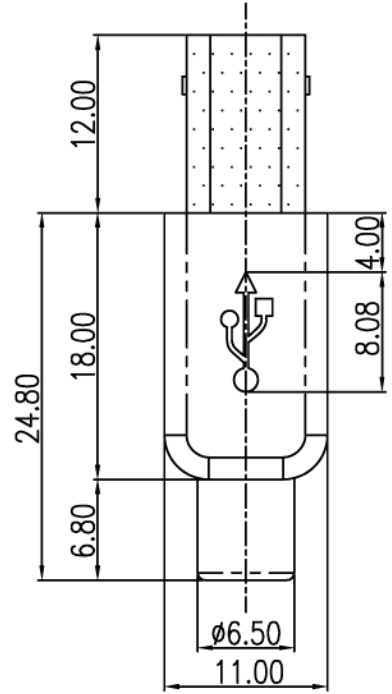

NET MECHANISM Corp
www.cabling-ol.net

SCALE	NONE		REV	A
UNIT	MM			
SHEET	1/1	DWG NO.		
DATE	07/08/06			

TITLE
USB SHORT TOOLING

PART NO.

NET MECHANISM Corp www.cabling-ol.net				
SCALE	NONE		REV	A
UNIT	MM			
SHEET	1/1	DWG NO.		
DATE	07/20/06			
TITLE USB B/M TOOLING SHORT TYPE TOOLING				
PART NO.				