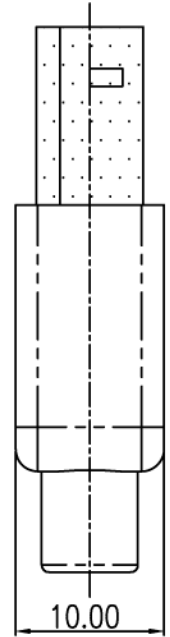

NET MECHANISM Corp
www.cabling-ol.net

SCALE	NONE		REV	A
UNIT	MM			
SHEET	1/1	DWG NO.		
DATE	07/08/06			

TITLE
USB SHORT TOOLING

PART NO.

NET MECHANISM Corp www.cabling-ol.net				
SCALE	NONE		REV	A
UNIT	MM			
SHEET	1/1	DWG NO.		
DATE	07/20/06			
TITLE USB B/M TOOLING SHORT TYPE TOOLING				
PART NO.				