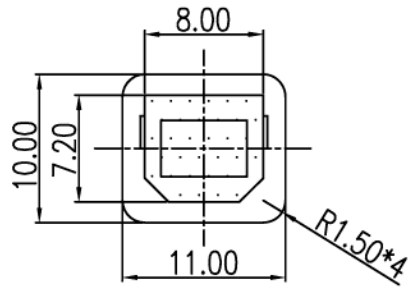

NET MECHANISM Corp
www.cabling-ol.net

SCALE	NONE		REV	A
UNIT	MM			
SHEET	1/1	DWG NO.		
DATE	07/08/06			

TITLE
USB SHORT TOOLING

PART NO.

NET MECHANISM Corp www.cabling-ol.net				
SCALE	NONE		REV	A
UNIT	MM			
SHEET	1/1	DWG NO.		
DATE	07/20/06			
TITLE USB B/M TOOLING SHORT TYPE TOOLING				
PART NO.				