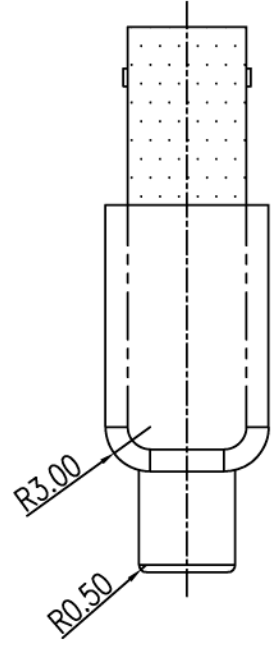

NET MECHANISM Corp
www.cabling-ol.net

SCALE	NONE		REV	A
UNIT	MM			
SHEET	1/1	DWG NO.		
DATE	07/08/06			

TITLE
USB SHORT TOOLING

PART NO.

NET MECHANISM Corp www.cabling-ol.net				
SCALE	NONE		REV	A
UNIT	MM			
SHEET	1/1	DWG NO.		
DATE	07/20/06			
TITLE USB B/M TOOLING SHORT TYPE TOOLING				
PART NO.				