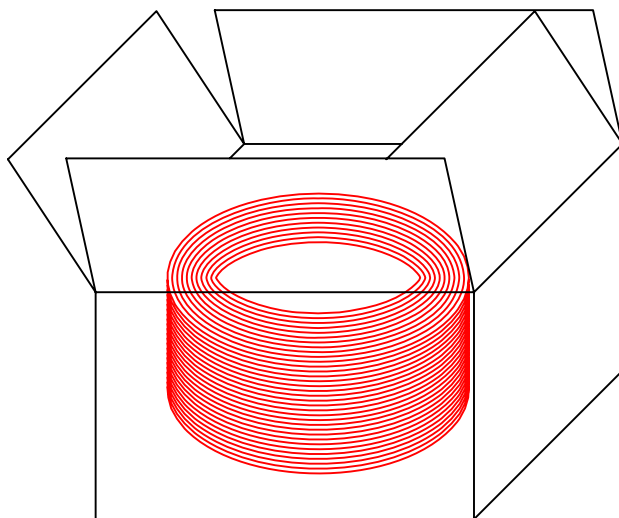

Putting two reels in one box.

Note:
 The cable is with modular(05C) in one end, and without modular in another end

NOTE:
 1)One reel is 200M,putting two reels in one box.
 2)One reel is connective.
 (box dimension:380*380*280MM).
 3)The two reels are put into a big waterproof bag,
 and then put them into the box(T-BLK-35-47-8C).

NET MECHANISM Corp www.cabling-ol.net				
SCALE	NONE		REV	A
UNIT	MM			
SHEET	1/1	DWG NO.		
DATE	10/15/10			
TITLE	CAT. 5E FTP 200M/reel			
PART NO.	BC-C5ESY-BL200			

305M/reel

CABLE:FTP CAT.5E CABLE.4P*24AWG(7/0.203)(BARE COPPER.INSULATION:HD-PE.OD:0.99±0.05mm)
+BLUE OUTER JACKET:PVC,OD:5.9±0.2mm.
(TNT P/N:06F-R4P-T24-SH-BL)

Putting one reel in one box.

Note:

The cable is with modular(05C) in one end, and without modular in another end

NOTE:

- 1)One reel is 305M, putting one reel in one box.
- 2)One reel is connective.
(box dimension:380*380*280MM).
- 3)The one reel is put into a big waterproof bag, and then put them into the box(T-BLK-35-47-8C).

Putting two reels in one box.

Note:

The cable is with modular(05C) in one end, and without modular in another end

NOTE:

- 1)One reel is 100M,putting two reels in one box.
- 2)One reel is connective.
(box dimension:380*380*280MM).
- 3)The two reels are put into a big waterproof bag, and then put them into the box(T-BLK-35-47-8C).