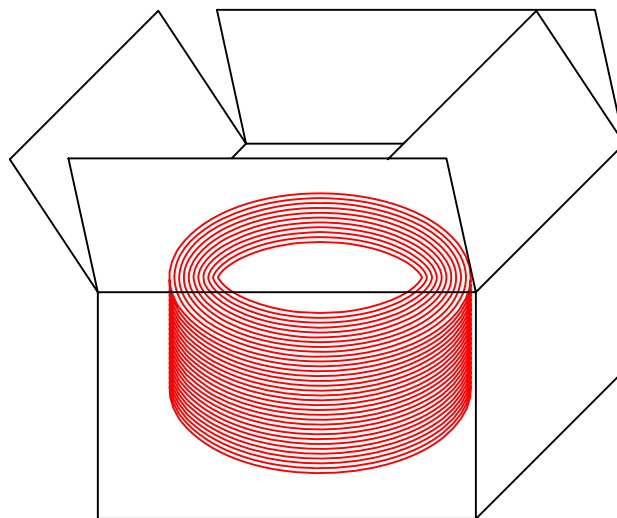

Putting two reels in one box.

Note:
 The cable is with modular(05C) in one end, and without modular in another end

NOTE:
 1)One reel is 200M,putting two reels in one box.
 2)One reel is connective.
 (box dimension:380*380*280MM).
 3)The two reels are put into a big waterproof bag,
 and then put them into the box(T-BLK-35-47-8C).

NET MECHANISM Corp www.cabling-ol.net				
SCALE	NONE		REV	A
UNIT	MM			
SHEET	1/1	DWG NO.		
DATE	10/15/10			
TITLE	CAT. 5E FTP 200M/reel			
PART NO.	BC-C5ESY-BL200			

305M/reel

CABLE:FTP CAT.5E CABLE.4P*24AWG(7/0.203)(BARE COPPER.INSULATION:HD-PE.OD:0.99±0.05mm)
+BLUE OUTER JACKET:PVC,OD:5.9±0.2mm.
(TNT P/N:06F-R4P-T24-SH-BL)

Putting one reel in one box.

Note:

The cable is with modular(05C) in one end, and without modular in another end

NOTE:

- 1)One reel is 305M, putting one reel in one box.
- 2)One reel is connective.
(box dimension:380*380*280MM).
- 3)The one reel is put into a big waterproof bag, and then put them into the box(T-BLK-35-47-8C).

Putting two reels in one box.

Note:

The cable is with modular(05C) in one end, and without modular in another end

NOTE:

- 1)One reel is 100M,putting two reels in one box.
- 2)One reel is connective.
(box dimension:380*380*280MM).
- 3)The two reels are put into a big waterproof bag, and then put them into the box(T-BLK-35-47-8C).