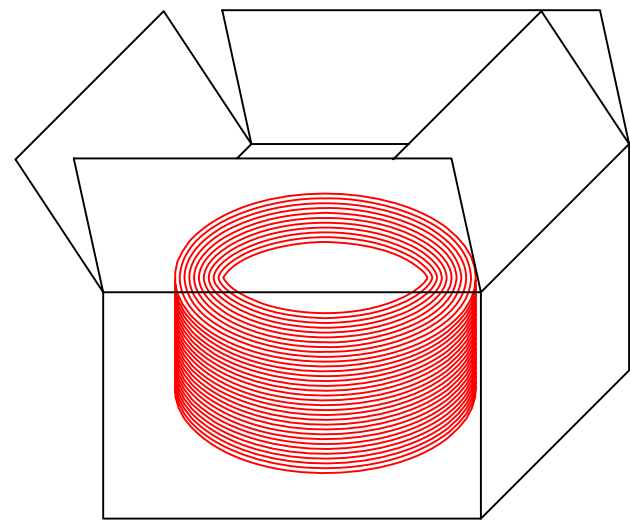

CABLE:FTP CAT.5E CABLE.4P*24AWG(7/0.203)(BARE COPPER.INSULATION:HD-PE,OD:0.99±0.05mm)
 +BLUE OUTER JACKET:PVC,OD:5.9±0.2mm.
 (TNT P/N:06F-R4P-T24-SH-BL)

Putting two reels in one box.

Note:

The cable is with modular(05C) in one end, and without modular in another end

NOTE:

- 1)One reel is 100M,putting two reels in one box.
- 2)One reel is connective.
 (box dimension:380*380*280MM).
- 3)The two reels are put into a big waterproof bag,
 and then put them into the box(T-BLK-35-47-8C).

Putting two reels in one box.

Note:
 The cable is with modular(05C) in one end, and without modular in another end

NOTE:
 1)One reel is 200M,putting two reels in one box.
 2)One reel is connective.
 (box dimension:380*380*280MM).
 3)The two reels are put into a big waterproof bag,
 and then put them into the box(T-BLK-35-47-8C).

Putting one reel in one box.

Note:

The cable is with modular(05C) in one end, and without modular in another end

NOTE:

- 1)One reel is 305M, putting one reel in one box.
- 2)One reel is connective.
(box dimension:380*380*280MM).
- 3)The one reel is put into a big waterproof bag, and then put them into the box(T-BLK-35-47-8C).