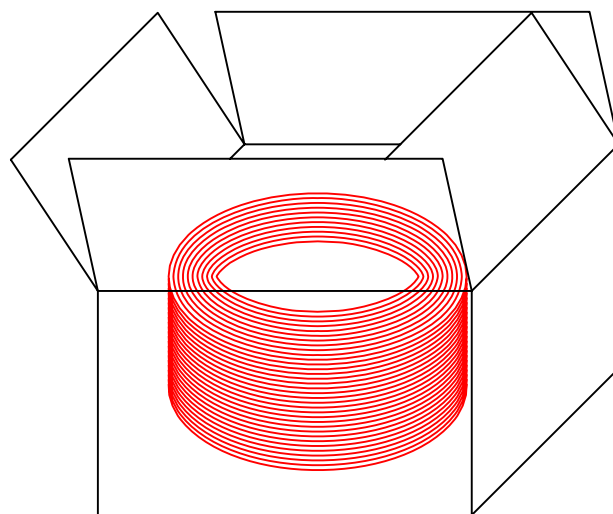

Putting one reel in one box.

Note:

The cable is with modular(05C) in one end, and without modular in another end

NOTE:

- 1)One reel is 305M, putting one reel in one box.
- 2)One reel is connective.
(box dimension:380*380*280MM).
- 3)The one reel is put into a big waterproof bag, and then put them into the box(T-BLK-35-47-8C).

Putting two reels in one box.

Note:

The cable is with modular(05C) in one end, and without modular in another end

NOTE:

- 1)One reel is 100M,putting two reels in one box.
- 2)One reel is connective.
(box dimension:380*380*280MM).
- 3)The two reels are put into a big waterproof bag, and then put them into the box(T-BLK-35-47-8C).

Putting two reels in one box.

Note:
The cable is with modular(05C) in
one end, and without modular in
another end

NOTE:

- 1)One reel is 200M,putting two reels in one box.
- 2)One reel is connective.
(box dimension:380*380*280MM).
- 3)The two reels are put into a big waterproof bag,
and then put them into the box(T-BLK-35-47-8C).