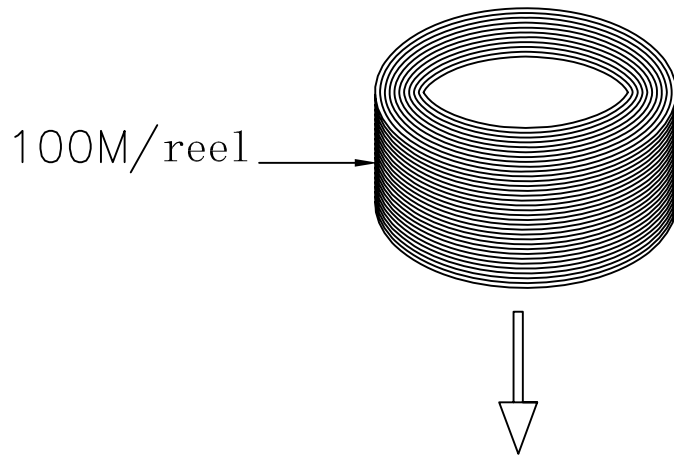

CABLE:FTP CAT.5E CABLE.4P*24AWG(7/0.203)(BARE COPPER.INSULATION:HD-PE.OD:0.99±0.05mm)
+GRAY OUTER JACKET:PVC,OD:5.9±0.2mm.
(TNT P/N:06F-R4P-T24-SH-GY)

Putting two reels in one box.