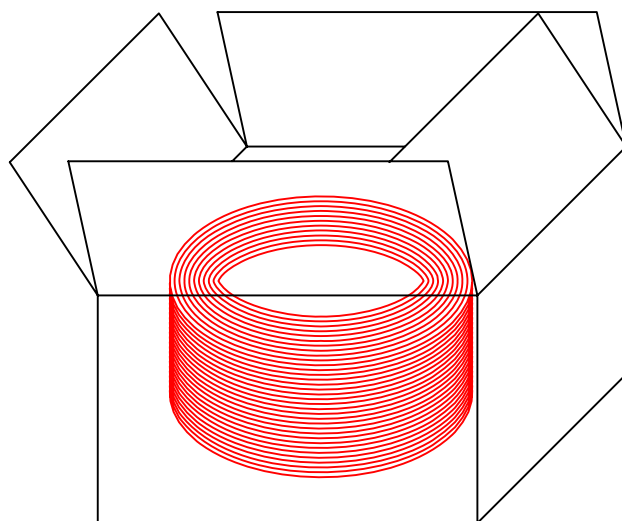

CABLE:FTP CAT.5E CABLE.4P*24AWG(7/0.203)(BARE COPPER.INSULATION:HD-PE,OD:0.99±0.05mm)
 +BLUE OUTER JACKET:PVC,OD:5.9±0.2mm.
 (TNT P/N:06F-R4P-T24-SH-BL)

Putting two reels in one box.

Note:

The cable is with modular(05C) in one end, and without modular in another end

NOTE:

- 1)One reel is 100M,putting two reels in one box.
- 2)One reel is connective.
 (box dimension:380*380*280MM).
- 3)The two reels are put into a big waterproof bag,
 and then put them into the box(T-BLK-35-47-8C).

Putting two reels in one box.

Note:
 The cable is with modular(05C) in one end, and without modular in another end

NOTE:
 1)One reel is 200M,putting two reels in one box.
 2)One reel is connective.
 (box dimension:380*380*280MM).
 3)The two reels are put into a big waterproof bag,
 and then put them into the box(T-BLK-35-47-8C).

Putting one reel in one box.

Note:

The cable is with modular(05C) in one end, and without modular in another end

NOTE:

- 1)One reel is 305M, putting one reel in one box.
- 2)One reel is connective.
(box dimension:380*380*280MM).
- 3)The one reel is put into a big waterproof bag, and then put them into the box(T-BLK-35-47-8C).