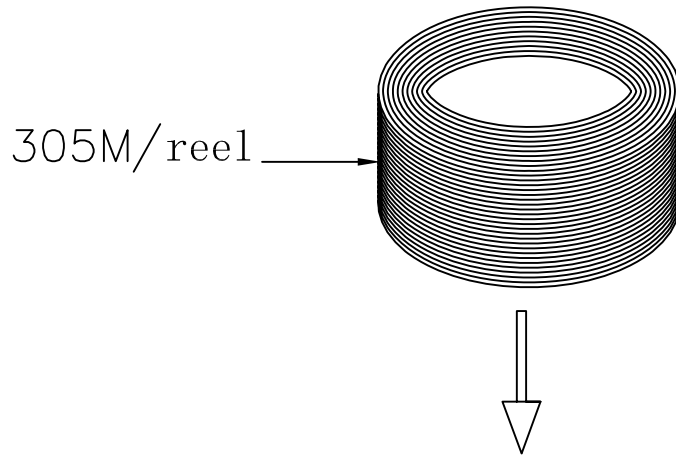

CABLE:FTP CAT.5E CABLE.4P*24AWG(7/0.203)(BARE COPPER.INSULATION:HD-PE.OD:0.99±0.05mm)
+GRAY OUTER JACKET:PVC,OD:5.9±0.2mm.
(TNT P/N:06F-R4P-T24-SH-GY)

Putting one reel in one box.