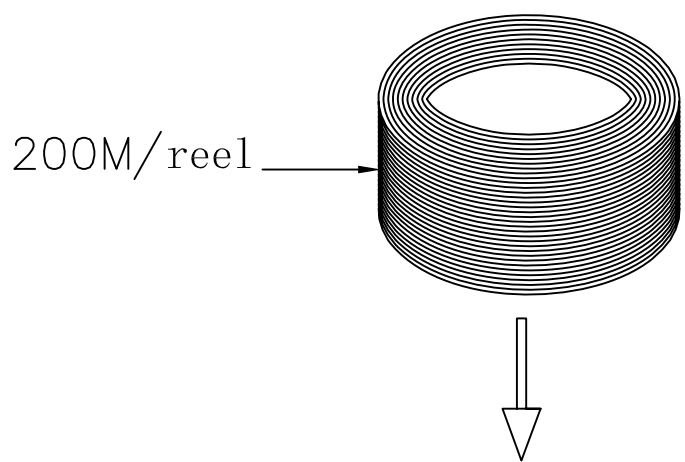

CABLE:FTP CAT.5E CABLE.4P*24AWG(7/0.203)(BARE COPPER.INSULATION:HD-PE.OD:0.99±0.05mm)
+BLUE OUTER JACKET:PVC,OD:5.9±0.2mm.
(TNT P/N:06F-R4P-T24-SH-BL)

Putting two reels in one box.