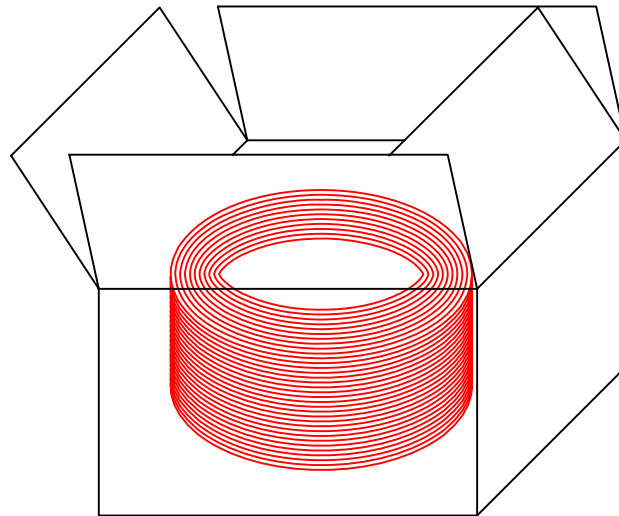

Putting two reels in one box.

Note:

The cable is with modular(05C) in one end, and without modular in another end

NOTE:

- 1)One reel is 100M,putting two reels in one box.
- 2)One reel is connective.
(box dimension:380*380*280MM).
- 3)The two reels are put into a big waterproof bag, and then put them into the box(T-BLK-35-47-8C).

Putting two reels in one box.

Note:
The cable is with modular(05C) in
one end, and without modular in
another end

NOTE:

- 1)One reel is 200M,putting two reels in one box.
- 2)One reel is connective.
(box dimension:380*380*280MM).
- 3)The two reels are put into a big waterproof bag,
and then put them into the box(T-BLK-35-47-8C).

Putting one reel in one box.

Note:

The cable is with modular(05C) in one end, and without modular in another end

NOTE:

- 1)One reel is 305M, putting one reel in one box.
- 2)One reel is connective.
(box dimension:380*380*280MM).
- 3)The one reel is put into a big waterproof bag, and then put them into the box(T-BLK-35-47-8C).