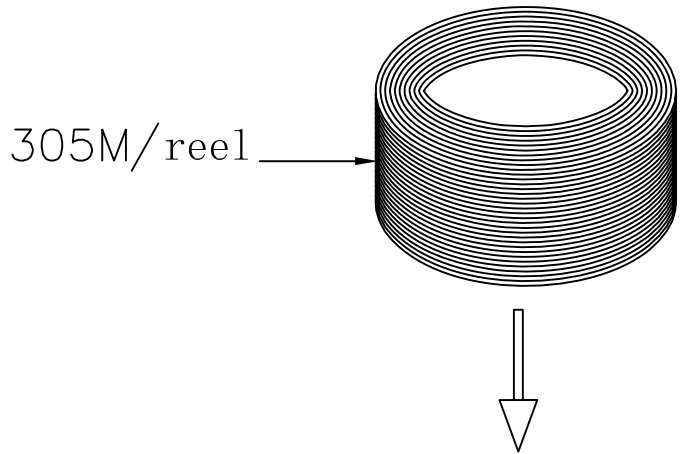

305M/reel

CABLE:UTP CAT.5E CABLE.4P*24AWG(1/1.52)(BARE COPPER.INSULATION:HD-PE.OD:0.99±0.05mm) +BLUE OUTER JACKET:PVC,OD:5.6±0.2mm. (TNT P/N:06F-R4P-S24-BL)

Putting one reel in one box.