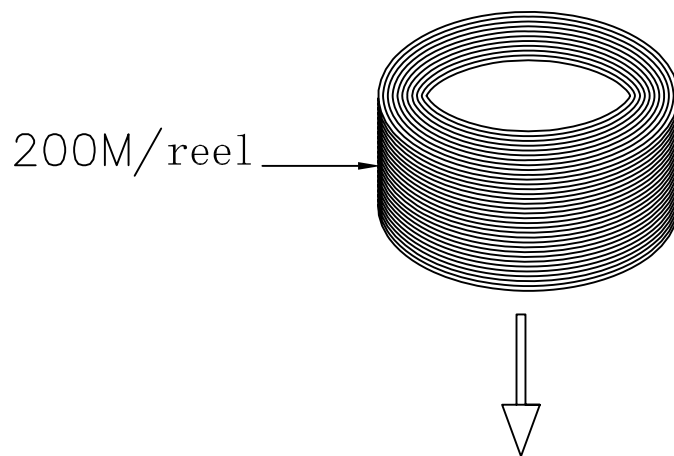

CABLE:UTP CAT.5E CABLE.4P*24AWG(7/0.203)(BARE COPPER.INSULATION:HD-PE.OD:0.99±0.05mm)
+BLUE OUTER JACKET:PVC,OD:5.6±0.2mm.
(TNT P/N:06F-R4P-T24-BL)

Putting two reels in one box.

Note:

The cable is with modular(05C) in one end, and without modular in another end

NOTE:

- 1)One reel is 200M,putting two reels in one box.
- 2)One reel is connective.
  (box dimension:380*380*280MM).
- 3)The two reels are put into a big waterproof bag, and then put them into the box(T-BLK-35-47-8C).

NET MECHANISM Corp www.cabling-ol.net				
SCALE	NONE		REV	A
UNIT	MM			
SHEET	1/1	DWG NO.		
DATE	10/15/10			
TITLE		CAT. 5E UTP 200M/reel		
PART NO.		BC-C5EY-BL200