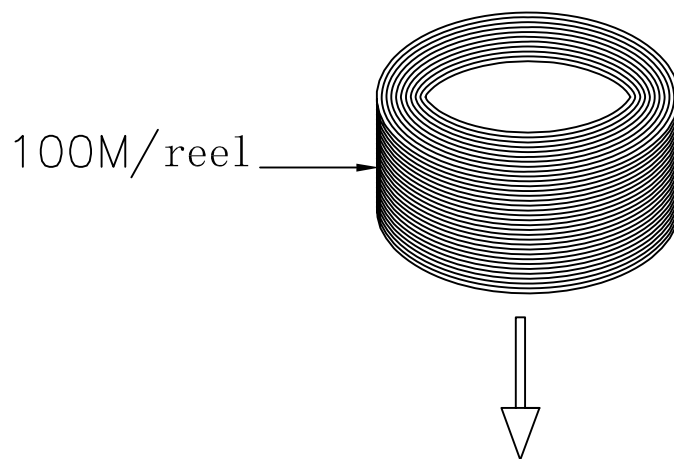

CABLE:UTP CAT.5E CABLE.4P*24AWG(7/0.203)(BARE
COPPER.INSULATION:HD-PE.OD:0.99±0.05mm)
+GRAY OUTER JACKET:PVC,OD:5.6±0.2mm.
(TNT P/N:06F-R4P-T24-GY)

Putting two reels in one box.