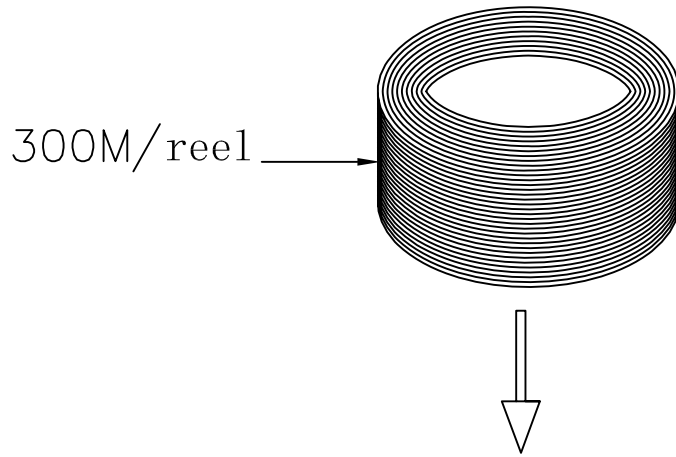

CABLE:UTP CAT.5E CABLE.4P*24AWG(7/0.203)(BARE COPPER.INSULATION:HD-PE.OD:0.99±0.05mm) +BLUE OUTER JACKET:PVC,OD:5.6±0.2mm. (TNT P/N:06F-R4P-T24-BL)

Putting one reel in one box.

Note:

The cable is with modular(05C) in one end, and without modular in another end

NOTE:

- 1)One reel is 300M,putting one reel in one box.
- 2)One reel is connective.
  (box dimension:380*380*280MM).
- 3)The one reel is put into a big waterproof bag, and then put them into the box(T-BLK-35-47-8C).

NET MECHANISM Corp www.cabling-ol.net				
SCALE	NONE		REV	A
UNIT	MM			
SHEET	1/1	DWG NO.		
DATE	10/15/10			
TITLE	CAT. 5E UTP 300M/reel			
PART NO.	BC-C5EY-BL300