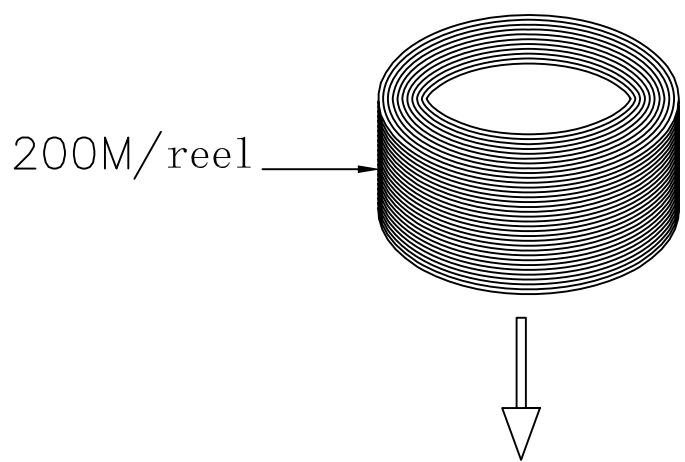

CABLE:UTP CAT.5E CABLE.4P*24AWG(7/0.203)(BARE COPPER.INSULATION:HD-PE.OD:0.99±0.05mm) +GRAY OUTER JACKET:PVC,OD:5.6±0.2mm. (TNT P/N:06F-R4P-T24-GY)

Putting two reels in one box.