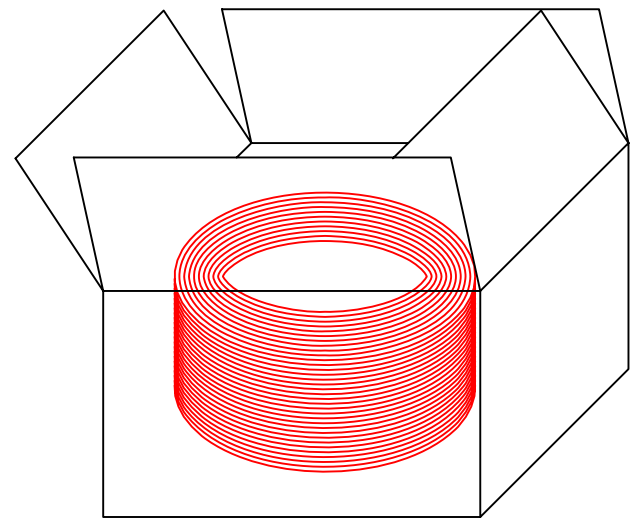

Putting one reel in one box.

Note:

The cable is with modular(05C) in one end, and without modular in another end

NOTE:

- 1)One reel is 300M,putting one reel in one box.
- 2)One reel is connective.
(box dimension:380*380*280MM).
- 3)The one reel is put into a big waterproof bag, and then put them into the box(T-BLK-35-47-8C).

Putting two reels in one box.

Note:

The cable is with modular(05C) in
 one end, and without modular in
 another end

NOTE:

- 1)One reel is 100M,putting two reels in one box.
- 2)One reel is connective.
 (box dimension:380*380*280MM).
- 3)The two reels are put into a big waterproof bag,
 and then put them into the box(T-BLK-35-47-8C).

Putting two reels in one box.

Note:
The cable is with modular(05C) in one end, and without modular in another end

NOTE:

- 1)One reel is 200M,putting two reels in one box.
- 2)One reel is connective.
(box dimension:380*380*280MM).
- 3)The two reels are put into a big waterproof bag, and then put them into the box(T-BLK-35-47-8C).