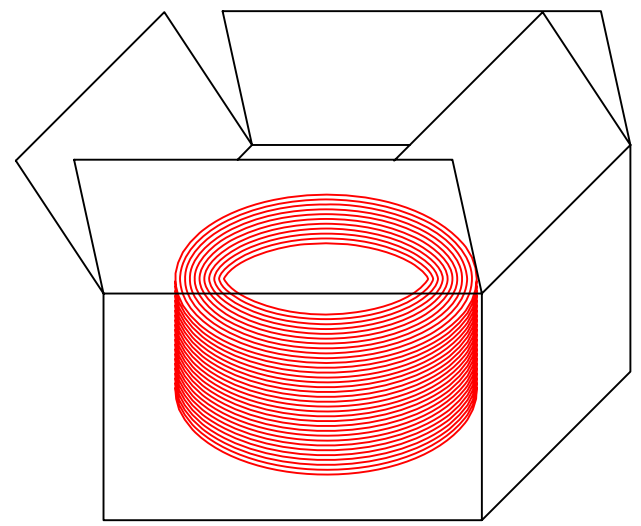

CABLE:FTP CAT.6 CABLE.4P*26AWG(7/0.16)(BARE COPPER.INSULATION:HD-PE.OD:0.98±0.05mm) +BLUE OUTER JACKET:PVC,OD:5.8±0.2mm. (TNT P/N:06G-R4P-T26-SH-BL)

Putting two reels in one box.

Note:

The cable is with modular(05C) in one end, and without modular in another end

NOTE:

- 1)One reel is 100M, putting two reels in one box.
- 2)One reel is connective.
(box dimension:380*380*280MM).
- 3)The two reels are put into a big waterproof bag, and then put them into the box(T-BLK-35-47-8C).

Putting two reels in one box.

Note:
The cable is with modular(05C) in one end, and without modular in another end

NOTE:
1)One reel is 200M,putting two reels in one box.
2)One reel is connective.
(box dimension:380*380*280MM).
3)The two reels are put into a big waterproof bag, and then put them into the box(T-BLK-35-47-8C).

Putting one reel in one box.

Note:

The cable is with modular(05C) in one end, and without modular in another end

NOTE:

- 1)One reel is 305M,putting one reel in one box.
- 2)One reel is connective.
(box dimension:380*380*280MM).
- 3)The one reel is put into a big waterproof bag, and then put them into the box(T-BLK-35-47-8C).