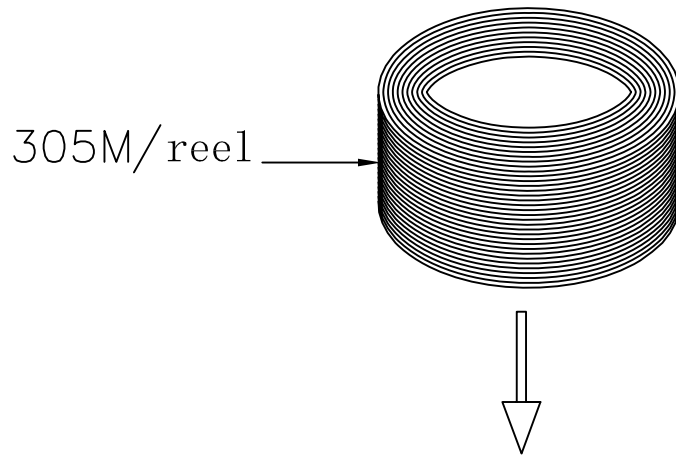

305M/reel

CABLE:FTP CAT.6 CABLE.4P*26AWG(7/0.16)(BARE COPPER.INSULATION:HD-PE.OD:0.98±0.05mm) +BLUE OUTER JACKET:PVC,OD:5.8±0.2mm. (TNT P/N:06G-R4P-T26-SH-BL)

Putting one reel in one box.