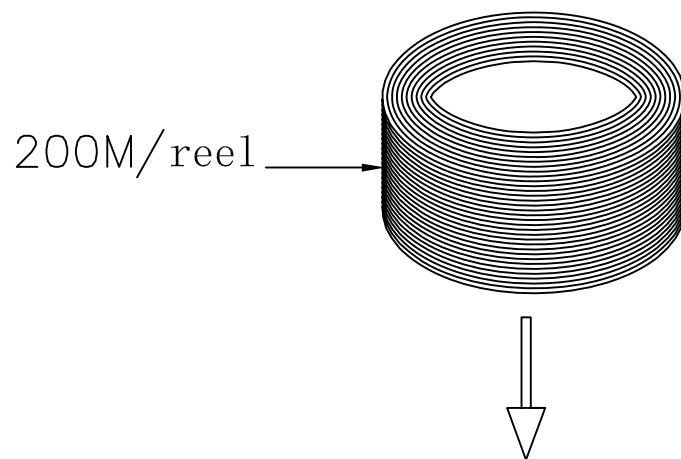

CABLE:FTP CAT.6 CABLE.4P*26AWG(7/0.16)(BARE COPPER.INSULATION:HD-PE.OD:0.98±0.05mm) +GRAY OUTER JACKET:PVC,OD:5.8±0.2mm. (TNT P/N:06G-R4P-T26-SH-GY)

Putting two reels in one box.