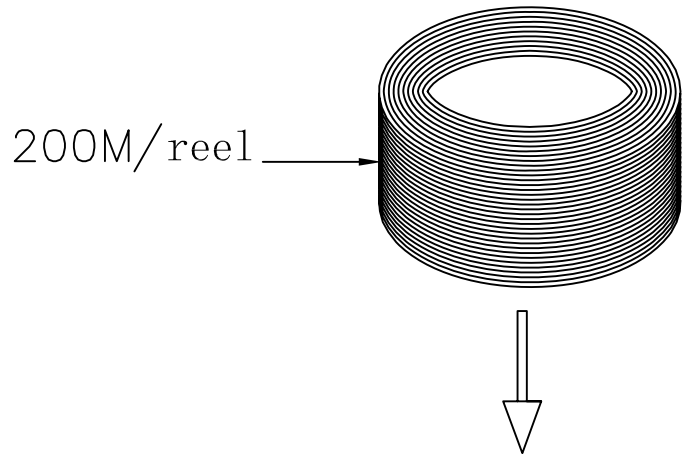

CABLE:FTP CAT.6 CABLE.4P*26AWG(7/0.16)(BARE COPPER.INSULATION:HD-PE.OD:0.98±0.05mm) +BLUE OUTER JACKET:PVC,OD:5.8±0.2mm. (TNT P/N:06G-R4P-T26-SH-BL)

Putting two reels in one box.