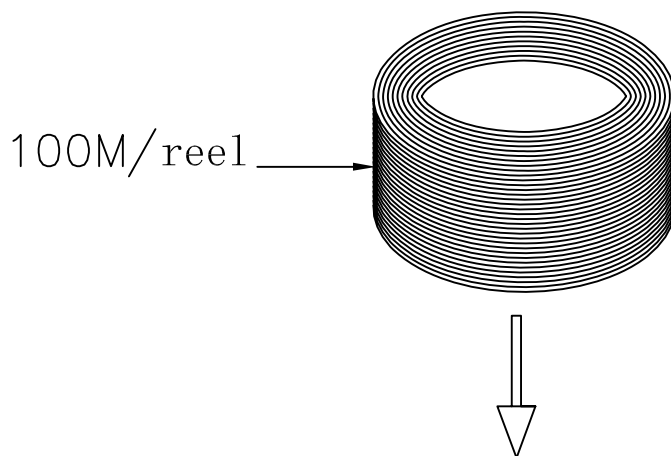

CABLE:FTP CAT.6 CABLE.4P*26AWG(7/0.16)(BARE COPPER.INSULATION:HD-PE.OD:0.98±0.05mm) +GRAY OUTER JACKET:PVC,OD:5.8±0.2mm. (TNT P/N:06G-R4P-T26-SH-GY)

Putting two reels in one box.