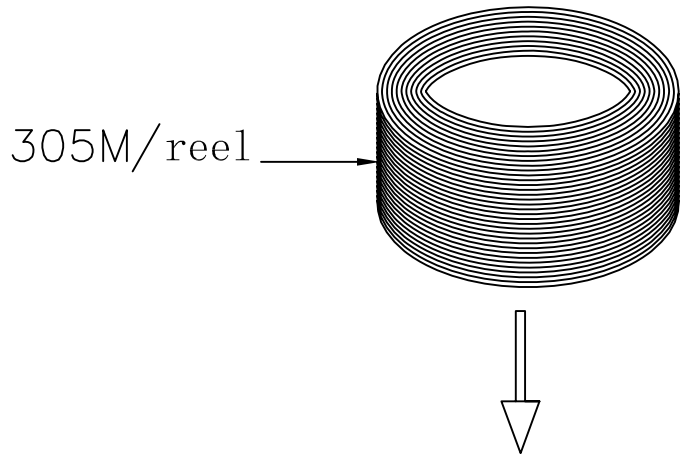

CABLE:FTP CAT.6 CABLE.4P*26AWG(7/0.16)(BARE COPPER.INSULATION:HD-PE.OD:0.98±0.05mm) +GRAY OUTER JACKET:PVC,OD:5.8±0.2mm. (TNT P/N:06G-R4P-T26-SH-GY)

Putting one reel in one box.