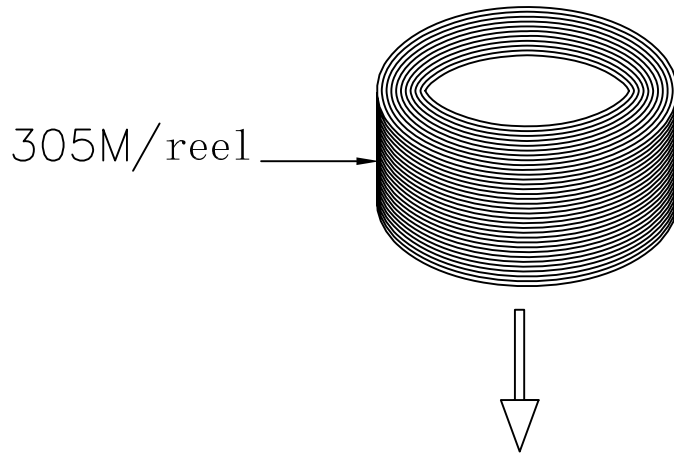

CABLE:UTP CAT.6 CABLE.4P*24AWG(7/0.203)(BARE COPPER.INSULATION:HD-PE,OD:0.97±0.05mm)
+BLUE OUTER JACKET:PVC,OD:6.2±0.2mm.
(TNT P/N:06G-R4P-T24-BL)

Putting one reel in one box.

Note:

The cable is with modular(05C) in one end, and without modular in another end

NOTE:

- 1)One reel is 305M,putting one reel in one box.
- 2)One reel is connective.
  (box dimension:380*380*280MM).
- 3)The one reel is put into a big waterproof bag, and then put them into the box(T-BLK-35-47-8C).

NET MECHANISM Corp www.cabling-ol.net				
SCALE	NONE		REV	A
UNIT	MM			
SHEET	1/1	DWG NO.		
DATE	10/15/10			
TITLE		CAT.6 UTP 305M/reel		
PART NO.		BC-C6Y-BL300