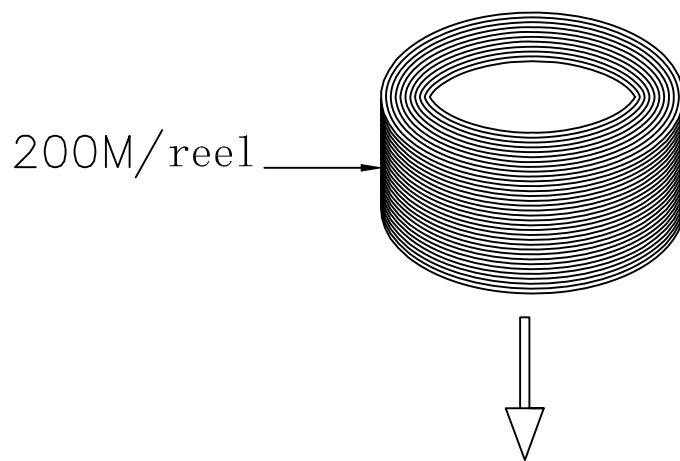

CABLE:UTP CAT.6 CABLE.4P*24AWG(7/0.203)(BARE COPPER.INSULATION:HD-PE.OD:0.97±0.05mm)
+BLUE OUTER JACKET:PVC,OD:6.2±0.2mm.
(TNT P/N:06G-R4P-T24-BL)

Putting two reels in one box.

Note:

The cable is with modular(05C) in one end, and without modular in another end

NOTE:

- 1)One reel is 200M,putting two reels in one box.
- 2)One reel is connective.
  (box dimension:380*380*280MM).
- 3)The two reels are put into a big waterproof bag, and then put them into the box(T-BLK-35-47-8C).

NET MECHANISM Corp				
www.cabling-ol.net				
SCALE	NONE		REV	A
UNIT	MM			
SHEET	1/1	DWG NO.		
DATE	10/15/10			
TITLE	CAT.6 UTP 200M/reel			
PART NO.	BC-C6Y-BL200