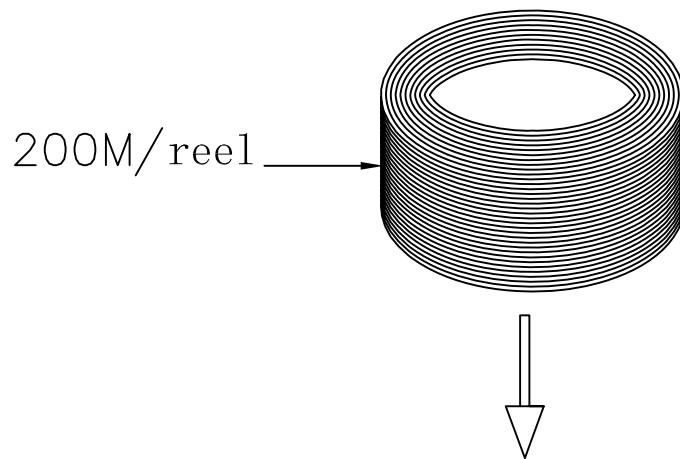

CABLE:UTP CAT.6 CABLE.4P*24AWG(7/0.203)(BARE COPPER.INSULATION:HD-PE.OD:0.97±0.05mm)
+BLUE OUTER JACKET:PVC,OD:6.2±0.2mm.
(TNT P/N:06G-R4P-T24-BL)

Putting two reels in one box.

Note:

The cable is with modular(05C) in one end, and without modular in another end

NOTE:

- 1)One reel is 200M,putting two reels in one box.
- 2)One reel is connective.
  (box dimension:380*380*280MM).
- 3)The two reels are put into a big waterproof bag, and then put them into the box(T-BLK-35-47-8C).

NET MECHANISM Corp				
www.cabling-ol.net				
SCALE	NONE		REV	A
UNIT	MM			
SHEET	1/1	DWG NO.		
DATE	10/15/10			
TITLE	CAT.6 UTP 200M/reel			
PART NO.	BC-C6Y-BL200