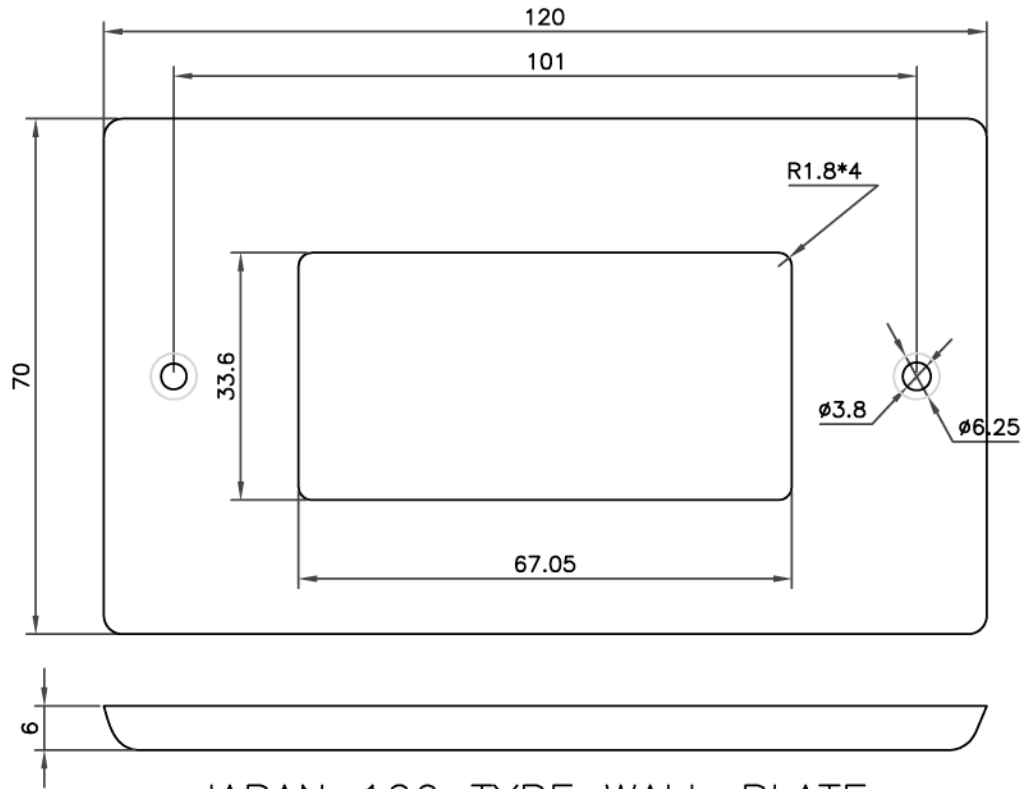

DECORA 2 PORT(07X-102-WH-J)

METAL FRAME

NOTE:

- 1.DECORA:2 PORT,MATERIAL:PC,COLOR:WHITE.
- 2.METAL FRAME(PART NO.:PANASONIC WT3700020).
- 3.DECORA 2P+METAL FRAME.
- 4.JAPAN 120 TYPE WALL PLATE: MATERIAL:STAINLESS STEEL, 0.6MM.COATING:WHITE.
- 5.SCREW:M3.5(PITCH=0.6MM),L=6MM,NICKEL PLATED, SCREW THE TOP OF THE WHITE.

DECORA 2P +METAL FRAME

1PC WALL PLATE AND 2PCS SCREW
IN A BLANK BIBBLE-BAG

NET MECHANISM Corp				
www.cabling-ol.net				
SCALE	NONE		REV	A
UNIT	MM			
SHEET	1/1	DWG NO.		
DATE	04/22/09			
TITLE				
DECORA 2P +METAL FRAME				
PART NO.				
BFPMTW-DCR02-WH				

JAPAN 120 TYPE WALL PLATE

SCREW(2PCS)

1PC WALL PLATE AND 2PCS SCREW
IN A BLANK BIBBLE-BAG

NOTE:

- 1.JAPAN 120 TYPE WALL PLATE: MATERIAL:STAINLESS STEEL, 0.6MM.
COATING:WHITE.
- 2.SCREW:M3.5(PITCH=0.6MM),L=6MM,NICKEL PLATED, SCREW THE
TOP OF THE WHITE.

NET MECHANISM Corp				
www.cabling-ol.net				
SCALE	NONE		REV	A
UNIT	MM			
SHEET	1/1	DWG NO.		
DATE	04/21/09			
TITLE				
JAPAN 120 TYPE WALL PLATE				
PART NO.				