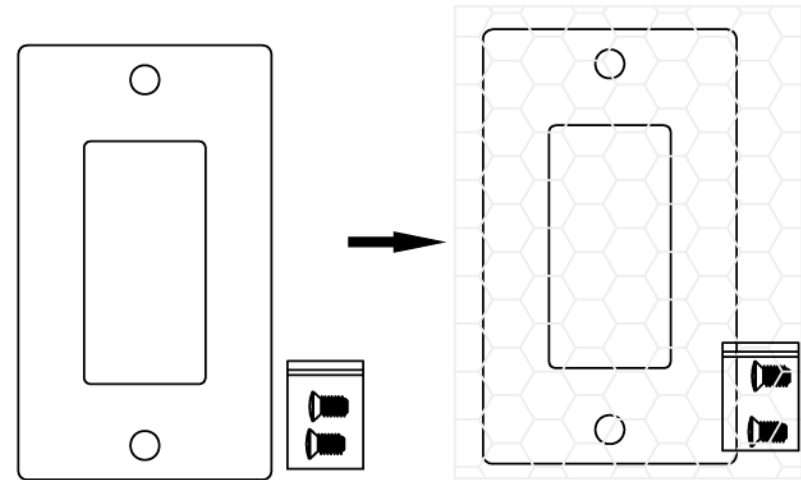

DECORA 2 PORT(07X-102-WH-J)

METAL FRAME

NOTE:

- 1.DECORA:2 PORT,MATERIAL:PC,COLOR:WHITE.
- 2.METAL FRAME(PART NO.:PANASONIC WT3700020).
- 3.DECORA 2P+METAL FRAME.
- 4.JAPAN 120 TYPE WALL PLATE: MATERIAL:STAINLESS STEEL, 0.6MM.COATING:WHITE.
- 5.SCREW:M3.5(PITCH=0.6MM),L=6MM,NICKEL PLATED, SCREW THE TOP OF THE WHITE.

DECORA 2P +METAL FRAME

1PC WALL PLATE AND 2PCS SCREW
IN A BLANK BIBBLE-BAG

NET MECHANISM Corp				
www.cabling-ol.net				
SCALE	NONE		REV	A
UNIT	MM			
SHEET	1/1	DWG NO.		
DATE	04/22/09			
TITLE				
DECORA 2P +METAL FRAME				
PART NO.				
BFPMTW-DCR02-WH				

JAPAN 120 TYPE WALL PLATE

SCREW(2PCS)

1PC WALL PLATE AND 2PCS SCREW
IN A BLANK BIBBLE-BAG

NOTE:

- 1.JAPAN 120 TYPE WALL PLATE: MATERIAL:STAINLESS STEEL, 0.6MM.
COATING:WHITE.
- 2.SCREW:M3.5(PITCH=0.6MM),L=6MM,NICKEL PLATED, SCREW THE
TOP OF THE WHITE.