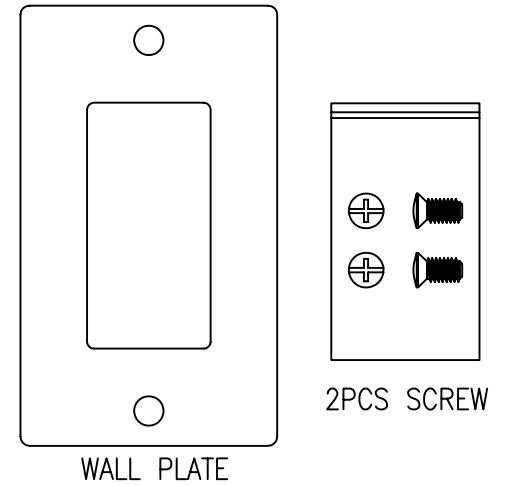

DECORA 2 PORT(07X-102-WH-J)

METAL FRAME

NOTE:

- 1.DECORA:2 PORT,MATERIAL:PC,COLOR:WHITE.
- 2.METAL FRAME(PART NO.:PANASONIC WT3700020).
- 3.DECORA 2P+METAL FRAME.
- 4.JAPAN 120 TYPE WALL PLATE: MATERIAL:STAINLESS STEEL, 0.6MM.COATING:WHITE.
- 5.SCREW:M3.5(PITCH=0.6MM),L=6MM,NICKEL PLATED, SCREW THE TOP OF THE WHITE.

DECORA 2P +METAL FRAME

1PC WALL PLATE AND 2PCS SCREW
IN A BLANK BIBBLE-BAG

NET MECHANISM Corp				
www.cabling-ol.net				
SCALE	NONE		REV	A
UNIT	MM			
SHEET	1/1	DWG NO.		
DATE	04/22/09			
TITLE				
DECORA 2P +METAL FRAME				
PART NO.				
BFPMTW-DCR02-WH				

JAPAN 120 TYPE WALL PLATE

SCREW(2PCS)

1PC WALL PLATE AND 2PCS SCREW
IN A BLANK BIBBLE-BAG

NOTE:

- 1.JAPAN 120 TYPE WALL PLATE: MATERIAL:STAINLESS STEEL, 0.6MM.
COATING:WHITE.
- 2.SCREW:M3.5(PITCH=0.6MM),L=6MM,NICKEL PLATED, SCREW THE
TOP OF THE WHITE.