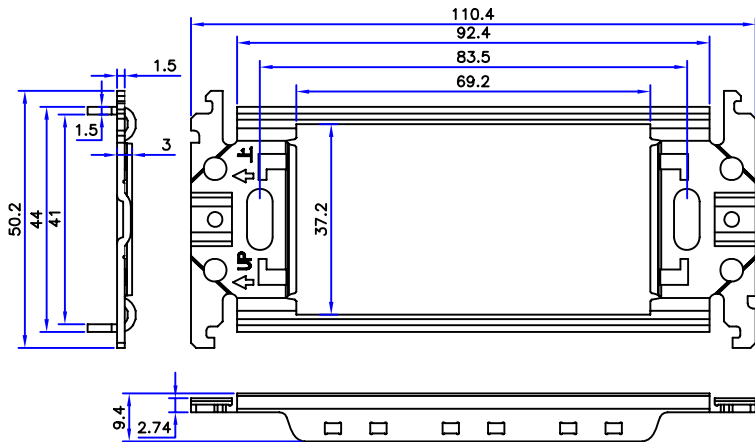

DECORA 2 PORT(07X-102-WH-J)

METAL FRAME

NOTE:

- 1.DECORA:2 PORT,MATERIAL:PC,COLOR:WHITE.
- 2.METAL FRAME(PART NO.:PANASONIC WT3700020).
- 3.DECORA 2P+METAL FRAME.
- 4.JAPAN 120 TYPE WALL PLATE: MATERIAL:STAINLESS STEEL, 0.6MM.COATING:WHITE.
- 5.SCREW:M3.5(PITCH=0.6MM),L=6MM,NICKEL PLATED, SCREW THE TOP OF THE WHITE.

DECORA 2P +METAL FRAME

1PC WALL PLATE AND 2PCS SCREW
IN A BLANK BIBBLE-BAG

NET MECHANISM Corp				
www.cabling-ol.net				
SCALE	NONE		REV	A
UNIT	MM			
SHEET	1/1	DWG NO.		
DATE	04/22/09			
TITLE				
DECORA 2P +METAL FRAME				
PART NO.				
BFPMTW-DCR02-WH				

JAPAN 120 TYPE WALL PLATE

SCREW(2PCS)

1PC WALL PLATE AND 2PCS SCREW
IN A BLANK BIBBLE-BAG

NOTE:

- 1.JAPAN 120 TYPE WALL PLATE: MATERIAL:STAINLESS STEEL, 0.6MM.
COATING:WHITE.
- 2.SCREW:M3.5(PITCH=0.6MM),L=6MM,NICKEL PLATED, SCREW THE
TOP OF THE WHITE.