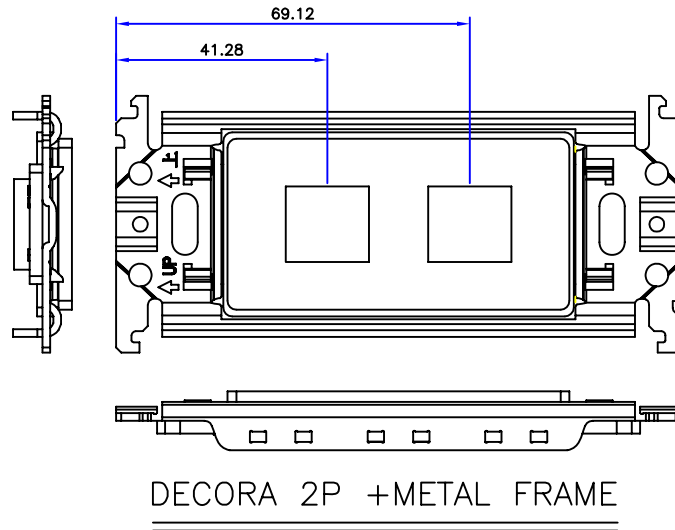

DECORA 2 PORT(07X-102-WH-J)

METAL FRAME

NOTE:

- 1.DECORA:2 PORT,MATERIAL:PC,COLOR:WHITE.
- 2.METAL FRAME(PART NO.:PANASONIC WT3700020).
- 3.DECORA 2P+METAL FRAME.
- 4.JAPAN 120 TYPE WALL PLATE: MATERIAL:STAINLESS STEEL, 0.6MM.COATING:WHITE.
- 5.SCREW:M3.5(PITCH=0.6MM),L=6MM,NICKEL PLATED, SCREW THE TOP OF THE WHITE.

DECORA 2P +METAL FRAME

1PC WALL PLATE AND 2PCS SCREW
IN A BLANK BIBBLE-BAG

NET MECHANISM Corp				
www.cabling-ol.net				
SCALE	NONE		REV	A
UNIT	MM			
SHEET	1/1	DWG NO.		
DATE	04/22/09			
TITLE				
DECORA 2P +METAL FRAME				
PART NO.				
BFPMTW-DCR02-WH				

JAPAN 120 TYPE WALL PLATE

SCREW(2PCS)

1PC WALL PLATE AND 2PCS SCREW
IN A BLANK BIBBLE-BAG

NOTE:

- 1.JAPAN 120 TYPE WALL PLATE: MATERIAL:STAINLESS STEEL, 0.6MM.
COATING:WHITE.
- 2.SCREW:M3.5(PITCH=0.6MM),L=6MM,NICKEL PLATED, SCREW THE
TOP OF THE WHITE.

NET MECHANISM Corp				
www.cabling-ol.net				
SCALE	NONE		REV	A
UNIT	MM			
SHEET	1/1	DWG NO.		
DATE	04/21/09			
TITLE				
JAPAN 120 TYPE WALL PLATE				
PART NO.				