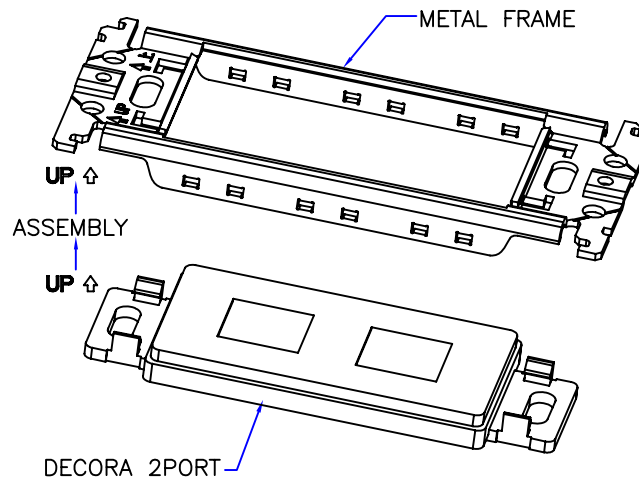

DECORA 2 PORT(07X-102-WH-J)

METAL FRAME

NOTE:

- 1.DECORA:2 PORT,MATERIAL:PC,COLOR:WHITE.
- 2.METAL FRAME(PART NO.:PANASONIC WT3700020).
- 3.DECORA 2P+METAL FRAME.
- 4.JAPAN 120 TYPE WALL PLATE: MATERIAL:STAINLESS STEEL, 0.6MM.COATING:WHITE.
- 5.SCREW:M3.5(PITCH=0.6MM),L=6MM,NICKEL PLATED, SCREW THE TOP OF THE WHITE.

DECORA 2P +METAL FRAME

1PC WALL PLATE AND 2PCS SCREW
IN A BLANK BIBBLE-BAG

NET MECHANISM Corp				
www.cabling-ol.net				
SCALE	NONE		REV	A
UNIT	MM			
SHEET	1/1	DWG NO.		
DATE	04/22/09			
TITLE				
DECORA 2P +METAL FRAME				
PART NO.				
BFPMTW-DCR02-WH				

JAPAN 120 TYPE WALL PLATE

SCREW(2PCS)

1PC WALL PLATE AND 2PCS SCREW
IN A BLANK BIBBLE-BAG

NOTE:

- 1.JAPAN 120 TYPE WALL PLATE: MATERIAL:STAINLESS STEEL, 0.6MM.
COATING:WHITE.
- 2.SCREW:M3.5(PITCH=0.6MM),L=6MM,NICKEL PLATED, SCREW THE
TOP OF THE WHITE.