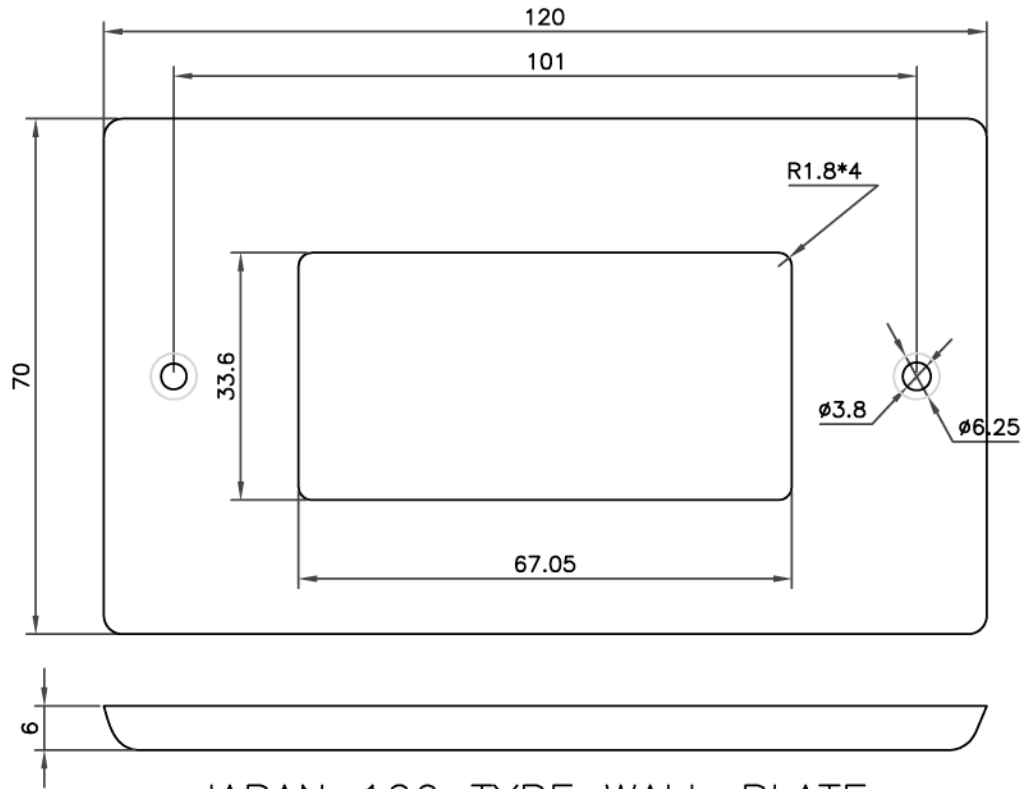

DECORA 6 PORT(07X-104-WH-J)

METAL FRAME

DECORA 6P +METAL FRAME

WALL PLATE

1PC WALL PLATE AND 2PCS SCREW
IN A BLANK BIBBLE-BAG

- NOTE:
- 1.DECORA:6 PORT,MATERIAL:PC,COLOR:WHITE.
 - 2.METAL FRAME(PART NO.:PANASONIC WT3700020).
 - 3.DECORA 6P+METAL FRAME.
 - 4.JAPAN 120 TYPE WALL PLATE: MATERIAL:STAINLESS STEEL, 0.6MM.COATING:WHITE.
 - 5.SCREW:M3.5(PITCH=0.6MM),L=6MM,NICKEL PLATED, SCREW THE TOP OF THE WHITE.

NET MECHANISM Corp				
www.cabling-ol.net				
SCALE	NONE		REV	A
UNIT	MM			
SHEET	1/1	DWG NO.		
DATE	04/23/09			
TITLE				
DECORA 6P +METAL FRAME				
PART NO.				
BFPMTW-DCR06-WH				

JAPAN 120 TYPE WALL PLATE

SCREW(2PCS)

1PC WALL PLATE AND 2PCS SCREW
IN A BLANK BIBBLE-BAG

NOTE:

- 1.JAPAN 120 TYPE WALL PLATE: MATERIAL:STAINLESS STEEL, 0.6MM.
COATING:WHITE.
- 2.SCREW:M3.5(PITCH=0.6MM),L=6MM,NICKEL PLATED, SCREW THE
TOP OF THE WHITE.

NET MECHANISM Corp www.cabling-ol.net				
SCALE	NONE		REV	A
UNIT	MM			
SHEET	1/1	DWG NO.		
DATE	04/21/09			
TITLE JAPAN 120 TYPE WALL PLATE				
PART NO.				