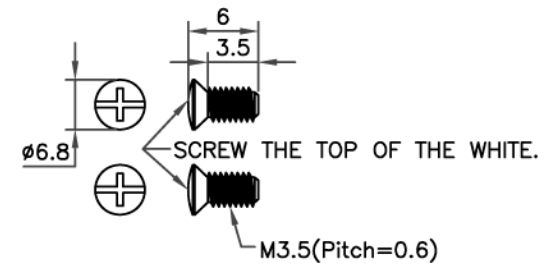

SCREW(2PCS)