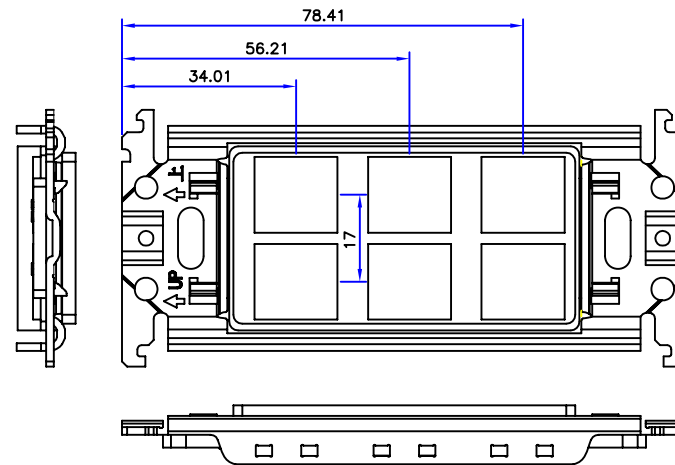

DECORA 6 PORT(07X-104-WH-J)

METAL FRAME

DECORA 6P +METAL FRAME

WALL PLATE

1PC WALL PLATE AND 2PCS SCREW
IN A BLANK BIBBLE-BAG

- NOTE:
- 1.DECORA:6 PORT,MATERIAL:PC,COLOR:WHITE.
 - 2.METAL FRAME(PART NO.:PANASONIC WT3700020).
 - 3.DECORA 6P+METAL FRAME.
 - 4.JAPAN 120 TYPE WALL PLATE: MATERIAL:STAINLESS STEEL, 0.6MM.COATING:WHITE.
 - 5.SCREW:M3.5(PITCH=0.6MM),L=6MM,NICKEL PLATED, SCREW THE TOP OF THE WHITE.

NET MECHANISM Corp				
www.cabling-ol.net				
SCALE	NONE		REV	A
UNIT	MM			
SHEET	1/1	DWG NO.		
DATE	04/23/09			
TITLE				
DECORA 6P +METAL FRAME				
PART NO.				
BFPMTW-DCR06-WH				

JAPAN 120 TYPE WALL PLATE

SCREW(2PCS)

1PC WALL PLATE AND 2PCS SCREW
IN A BLANK BIBBLE-BAG

NOTE:

- 1.JAPAN 120 TYPE WALL PLATE: MATERIAL:STAINLESS STEEL, 0.6MM.
COATING:WHITE.
- 2.SCREW:M3.5(PITCH=0.6MM),L=6MM,NICKEL PLATED, SCREW THE
TOP OF THE WHITE.