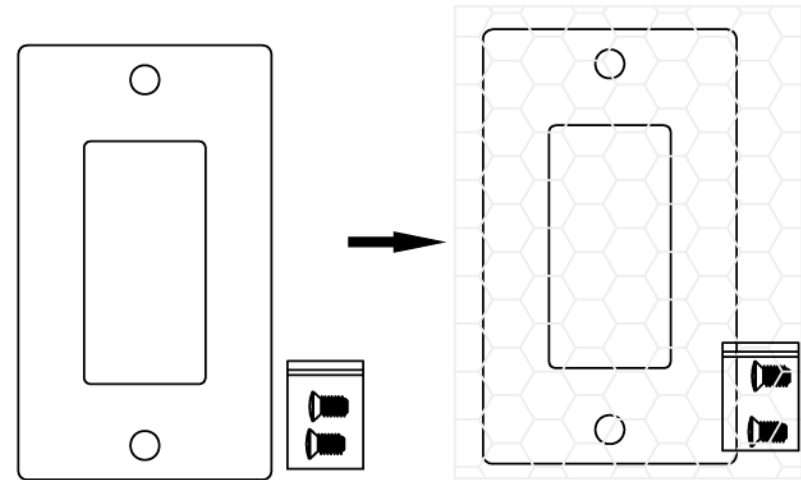

DECORA 6 PORT(07X-104-WH-J)

METAL FRAME

DECORA 6P +METAL FRAME

WALL PLATE

1PC WALL PLATE AND 2PCS SCREW
IN A BLANK BIBBLE-BAG

- NOTE:
- 1.DECORA:6 PORT,MATERIAL:PC,COLOR:WHITE.
 - 2.METAL FRAME(PART NO.:PANASONIC WT3700020).
 - 3.DECORA 6P+METAL FRAME.
 - 4.JAPAN 120 TYPE WALL PLATE: MATERIAL:STAINLESS STEEL, 0.6MM.COATING:WHITE.
 - 5.SCREW:M3.5(PITCH=0.6MM),L=6MM,NICKEL PLATED, SCREW THE TOP OF THE WHITE.

SCREW(2PCS)

1PC WALL PLATE AND 2PCS SCREW
IN A BLANK BIBBLE-BAG

NOTE:

- 1.JAPAN 120 TYPE WALL PLATE: MATERIAL:STAINLESS STEEL, 0.6MM.
COATING:WHITE.
- 2.SCREW:M3.5(PITCH=0.6MM),L=6MM,NICKEL PLATED, SCREW THE
TOP OF THE WHITE.