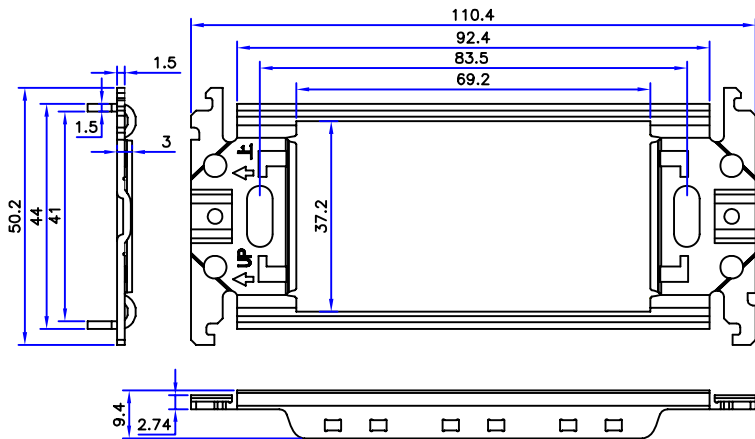

DECORA 6 PORT(07X-104-WH-J)

METAL FRAME

DECORA 6P +METAL FRAME

WALL PLATE

1PC WALL PLATE AND 2PCS SCREW
IN A BLANK BIBBLE-BAG

- NOTE:
- 1.DECORA:6 PORT,MATERIAL:PC,COLOR:WHITE.
 - 2.METAL FRAME(PART NO.:PANASONIC WT3700020).
 - 3.DECORA 6P+METAL FRAME.
 - 4.JAPAN 120 TYPE WALL PLATE: MATERIAL:STAINLESS STEEL, 0.6MM.COATING:WHITE.
 - 5.SCREW:M3.5(PITCH=0.6MM),L=6MM,NICKEL PLATED, SCREW THE TOP OF THE WHITE.

NET MECHANISM Corp				
www.cabling-ol.net				
SCALE	NONE		REV	A
UNIT	MM			
SHEET	1/1	DWG NO.		
DATE	04/23/09			
TITLE				
DECORA 6P +METAL FRAME				
PART NO.				
BFPMTW-DCR06-WH				

JAPAN 120 TYPE WALL PLATE

SCREW(2PCS)

1PC WALL PLATE AND 2PCS SCREW
IN A BLANK BIBBLE-BAG

NOTE:

- 1.JAPAN 120 TYPE WALL PLATE: MATERIAL:STAINLESS STEEL, 0.6MM.
COATING:WHITE.
- 2.SCREW:M3.5(PITCH=0.6MM),L=6MM,NICKEL PLATED, SCREW THE
TOP OF THE WHITE.