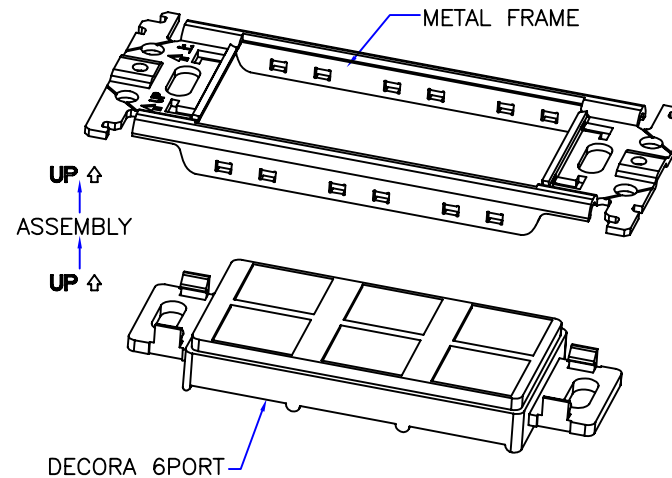

DECORA 6 PORT(07X-104-WH-J)

METAL FRAME

DECORA 6P +METAL FRAME

WALL PLATE

1PC WALL PLATE AND 2PCS SCREW
IN A BLANK BIBBLE-BAG

- NOTE:
- 1.DECORA:6 PORT,MATERIAL:PC,COLOR:WHITE.
 - 2.METAL FRAME(PART NO.:PANASONIC WT3700020).
 - 3.DECORA 6P+METAL FRAME.
 - 4.JAPAN 120 TYPE WALL PLATE: MATERIAL:STAINLESS STEEL, 0.6MM.COATING:WHITE.
 - 5.SCREW:M3.5(PITCH=0.6MM),L=6MM,NICKEL PLATED, SCREW THE TOP OF THE WHITE.

SCREW(2PCS)

1PC WALL PLATE AND 2PCS SCREW
IN A BLANK BIBBLE-BAG

NOTE:

- 1.JAPAN 120 TYPE WALL PLATE: MATERIAL:STAINLESS STEEL, 0.6MM.
COATING:WHITE.
- 2.SCREW:M3.5(PITCH=0.6MM),L=6MM,NICKEL PLATED, SCREW THE
TOP OF THE WHITE.