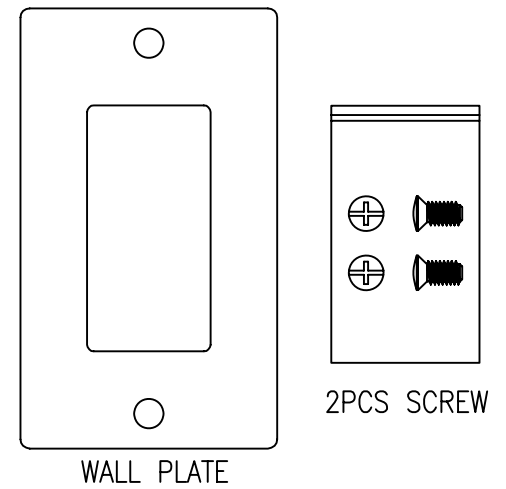

DECORA 6 PORT(07X-104-WH-J)

METAL FRAME

DECORA 6P +METAL FRAME

WALL PLATE

1PC WALL PLATE AND 2PCS SCREW
IN A BLANK BIBBLE-BAG

- NOTE:
- 1.DECORA:6 PORT,MATERIAL:PC,COLOR:WHITE.
 - 2.METAL FRAME(PART NO.:PANASONIC WT3700020).
 - 3.DECORA 6P+METAL FRAME.
 - 4.JAPAN 120 TYPE WALL PLATE: MATERIAL:STAINLESS STEEL, 0.6MM.COATING:WHITE.
 - 5.SCREW:M3.5(PITCH=0.6MM),L=6MM,NICKEL PLATED, SCREW THE TOP OF THE WHITE.

NET MECHANISM Corp				
www.cabling-ol.net				
SCALE	NONE		REV	A
UNIT	MM			
SHEET	1/1	DWG NO.		
DATE	04/23/09			
TITLE				
DECORA 6P +METAL FRAME				
PART NO.				
BFPMTW-DCR06-WH				

JAPAN 120 TYPE WALL PLATE

SCREW(2PCS)

1PC WALL PLATE AND 2PCS SCREW
IN A BLANK BIBBLE-BAG

NOTE:

- 1.JAPAN 120 TYPE WALL PLATE: MATERIAL:STAINLESS STEEL, 0.6MM.
COATING:WHITE.
- 2.SCREW:M3.5(PITCH=0.6MM),L=6MM,NICKEL PLATED, SCREW THE
TOP OF THE WHITE.