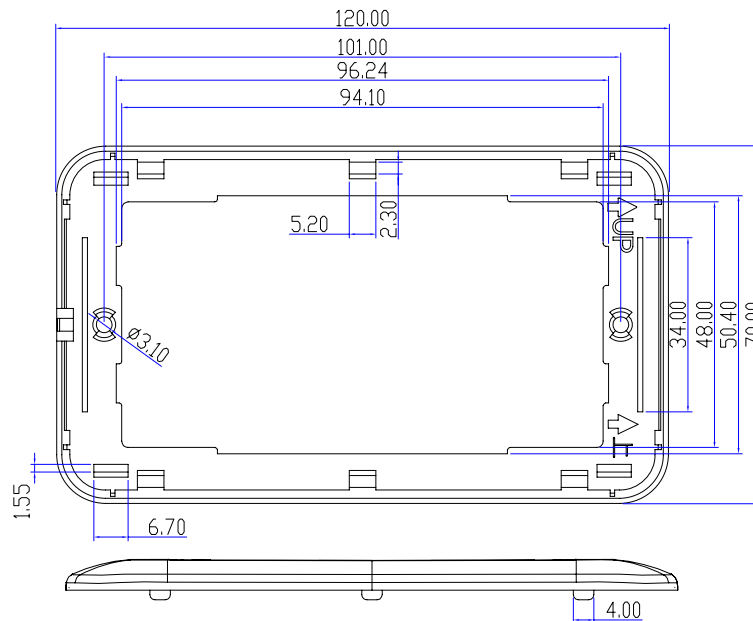

DECORA 2 PORT(07X-102-WH-J)

METAL FRAME

JAPANESE FACE PLATE(BACK HOOD)

JAPANESE FACE PLATE(FRONT HOOD)

- NOTE:
 1.DECORA:2 PORT,MATERIAL:PC,COLOR:WHITE.
 2.METAL FRAME(PART NO.:PANASONIC WT3700020).
 3.JAPANESE FACE PLATE(BACK HOOD)
 4.JAPANESE FACE PLATE(FRONT HOOD)
 5.SCREW:M3.5, $\phi 5.0 \times 5.3$ MM,NICKEL PLATED

NET MECHANISM Corp				
www.cabling-ol.net				
SCALE	NONE		REV	A
UNIT	MM			
SHEET	1/1	DWG NO.		
DATE	JAN.04.10			
TITLE				
DECORA 2P +METAL FRAME				
PART NO.				
BLKFP-PL35-WH02				