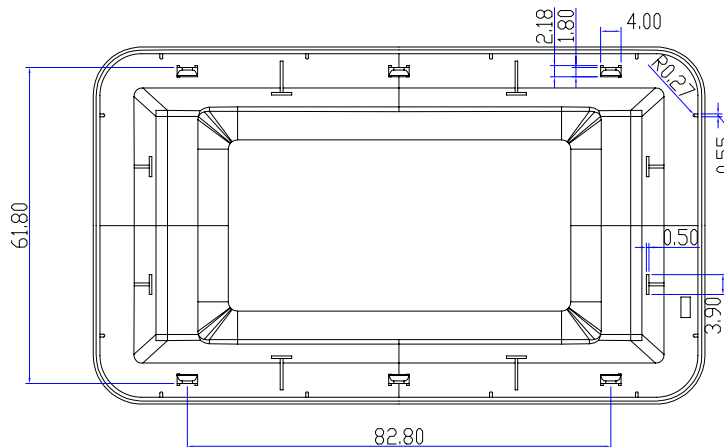

DECORA 2 PORT(07X-102-WH-J)

METAL FRAME

JAPANESE FACE PLATE(BACK HOOD)

JAPANESE FACE PLATE(FRONT HOOD)

- NOTE:
 1.DECORA:2 PORT,MATERIAL:PC,COLOR:WHITE.
 2.METAL FRAME(PART NO.:PANASONIC WT3700020).
 3.JAPANESE FACE PLATE(BACK HOOD)
 4.JAPANESE FACE PLATE(FRONT HOOD)
 5.SCREW:M3.5, $\phi 5.0 \times 5.3$ MM,NICKEL PLATED

NET MECHANISM Corp				
www.cabling-ol.net				
SCALE	NONE		REV	A
UNIT	MM			
SHEET	1/1	DWG NO.		
DATE	JAN.04.10			
TITLE				
DECORA 2P +METAL FRAME				
PART NO.				
BLKFP-PL35-WH02				