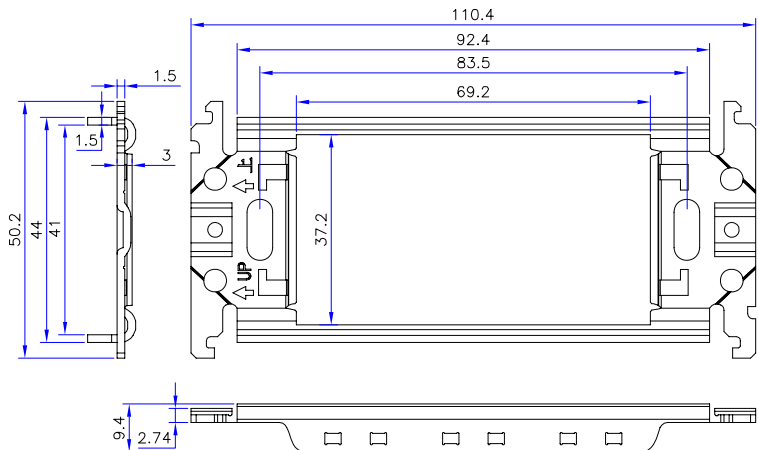

DECORA 2 PORT(07X-102-WH-J)

METAL FRAME

JAPANESE FACE PLATE(BACK HOOD)

JAPANESE FACE PLATE(FRONT HOOD)

- NOTE:
 1.DECORA:2 PORT,MATERIAL:PC,COLOR:WHITE.
 2.METAL FRAME(PART NO.:PANASONIC WT3700020).
 3.JAPANESE FACE PLATE(BACK HOOD)
 4.JAPANESE FACE PLATE(FRONT HOOD)
 5.SCREW:M3.5, $\phi 5.0 \times 5.3$ MM,NICKEL PLATED

NET MECHANISM Corp				
www.cabling-ol.net				
SCALE	NONE		REV	A
UNIT	MM			
SHEET	1/1	DWG NO.		
DATE	JAN.04.10			
TITLE				
DECORA 2P +METAL FRAME				
PART NO.				
BLKFP-PL35-WH02				