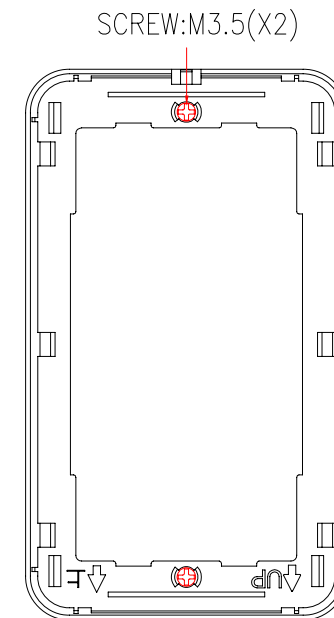

DECORA 2 PORT(07X-102-WH-J)

METAL FRAME

JAPANESE FACE PLATE(BACK HOOD)

JAPANESE FACE PLATE(FRONT HOOD)

- NOTE:
 1.DECORA:2 PORT,MATERIAL:PC,COLOR:WHITE.
 2.METAL FRAME(PART NO.:PANASONIC WT3700020).
 3.JAPANESE FACE PLATE(BACK HOOD)
 4.JAPANESE FACE PLATE(FRONT HOOD)
 5.SCREW:M3.5, $\phi 5.0 \times 5.3$ MM,NICKEL PLATED

NET MECHANISM Corp				
www.cabling-ol.net				
SCALE	NONE		REV	A
UNIT	MM			
SHEET	1/1	DWG NO.		
DATE	JAN.04.10			
TITLE				
DECORA 2P +METAL FRAME				
PART NO.				
BLKFP-PL35-WH02				