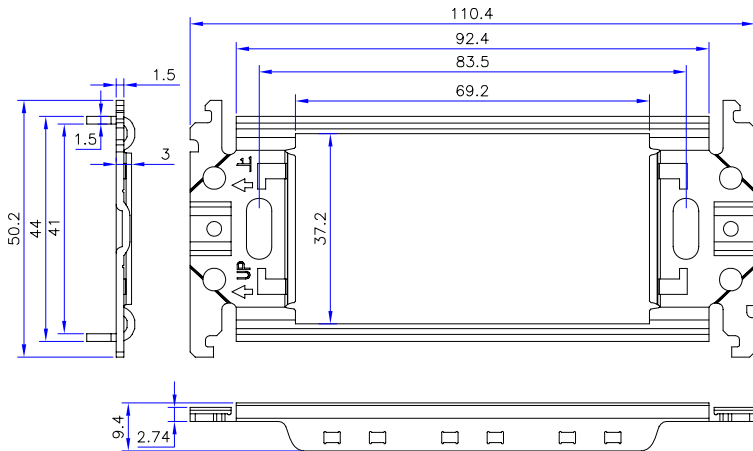

DECORA 3 PORT(07X-103-WH-J)

METAL FRAME

JAPANESE FACE PLATE(BACK HOOD)

JAPANESE FACE PLATE(FRONT HOOD)

- NOTE:  
 1.DECORA:3 PORT,MATERIAL:PC,COLOR:WHITE.  
 2.METAL FRAME(PART NO.:PANASONIC WT3700020).  
 3.JAPANESE FACE PLATE(BACK HOOD)  
 4.JAPANESE FACE PLATE(FRONT HOOD)  
 5.SCREW:M3.5, $\phi 5.0$ \*5.3MM,NICKEL PLATED

NET MECHANISM Corp  
 www.cabling-ol.net

SCALE	NONE		REV	A
UNIT	MM			
SHEET	1/1	DWG NO.		
DATE	JAN.04.10			
TITLE	DECORA 3P +METAL FRAME			
PART NO.	BLKFP-PL35-WH03			