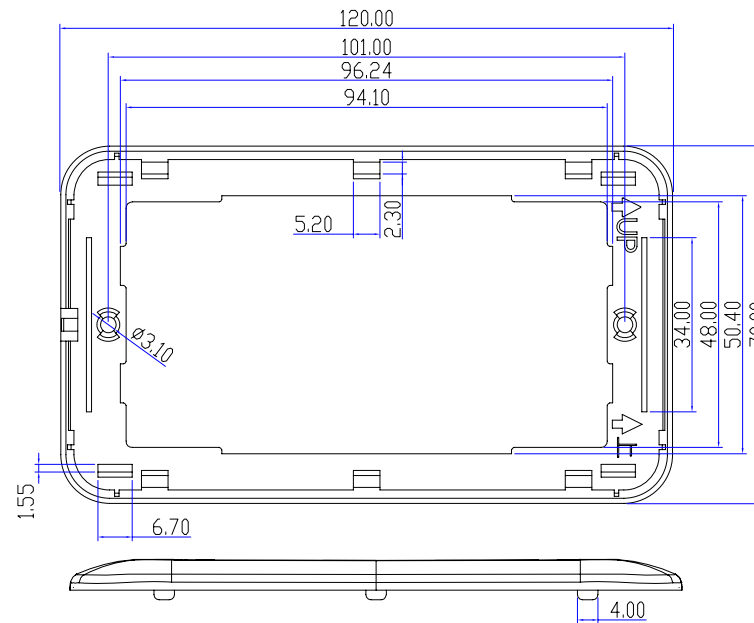

DECORA 3 PORT(07X-103-WH-J)

METAL FRAME

JAPANESE FACE PLATE(BACK HOOD)

JAPANESE FACE PLATE(FRONT HOOD)

- NOTE:  
 1.DECORA:3 PORT,MATERIAL:PC,COLOR:WHITE.  
 2.METAL FRAME(PART NO.:PANASONIC WT3700020).  
 3.JAPANESE FACE PLATE(BACK HOOD)  
 4.JAPANESE FACE PLATE(FRONT HOOD)  
 5.SCREW:M3.5, $\phi 5.0$ \*5.3MM,NICKEL PLATED

NET MECHANISM Corp  
 www.cabling-ol.net

SCALE	NONE		REV	A
UNIT	MM			
SHEET	1/1	DWG NO.		
DATE	JAN.04.10			
TITLE	DECORA 3P +METAL FRAME			
PART NO.	BLKFP-PL35-WH03			