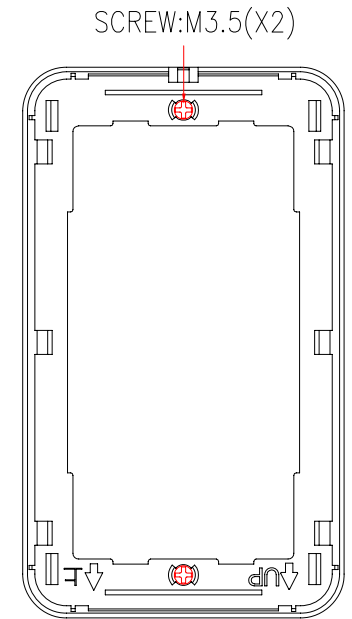

DECORA 3 PORT(07X-103-WH-J)

METAL FRAME

JAPANESE FACE PLATE(BACK HOOD)

JAPANESE FACE PLATE(FRONT HOOD)

- NOTE:  
 1.DECORA:3 PORT,MATERIAL:PC,COLOR:WHITE.  
 2.METAL FRAME(PART NO.:PANASONIC WT3700020).  
 3.JAPANESE FACE PLATE(BACK HOOD)  
 4.JAPANESE FACE PLATE(FRONT HOOD)  
 5.SCREW:M3.5, $\phi 5.0$ \*5.3MM,NICKEL PLATED

NET MECHANISM Corp  
 www.cabling-ol.net

SCALE	NONE		REV	A
UNIT	MM			
SHEET	1/1	DWG NO.		
DATE	JAN.04.10			
TITLE	DECORA 3P +METAL FRAME			
PART NO.	BLKFP-PL35-WH03			