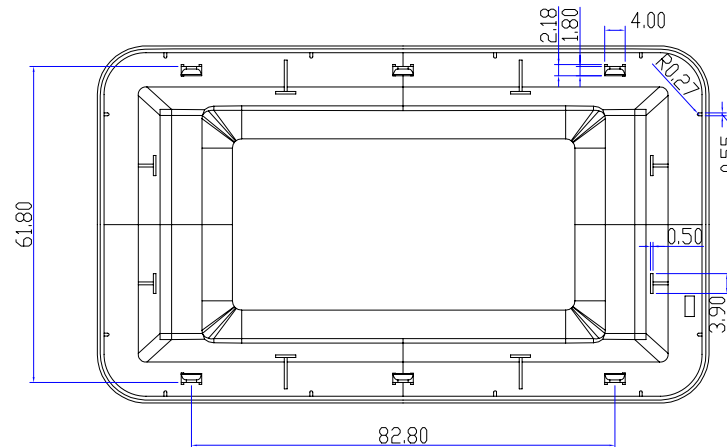

DECORA 3 PORT(07X-103-WH-J)

METAL FRAME

JAPANESE FACE PLATE(BACK HOOD)

JAPANESE FACE PLATE(FRONT HOOD)

- NOTE:  
 1.DECORA:3 PORT,MATERIAL:PC,COLOR:WHITE.  
 2.METAL FRAME(PART NO.:PANASONIC WT3700020).  
 3.JAPANESE FACE PLATE(BACK HOOD)  
 4.JAPANESE FACE PLATE(FRONT HOOD)  
 5.SCREW:M3.5, $\phi 5.0$ \*5.3MM,NICKEL PLATED

NET MECHANISM Corp  
 www.cabling-ol.net

SCALE	NONE		REV	A
UNIT	MM			
SHEET	1/1	DWG NO.		
DATE	JAN.04.10			
TITLE	DECORA 3P +METAL FRAME			
PART NO.	BLKFP-PL35-WH03			