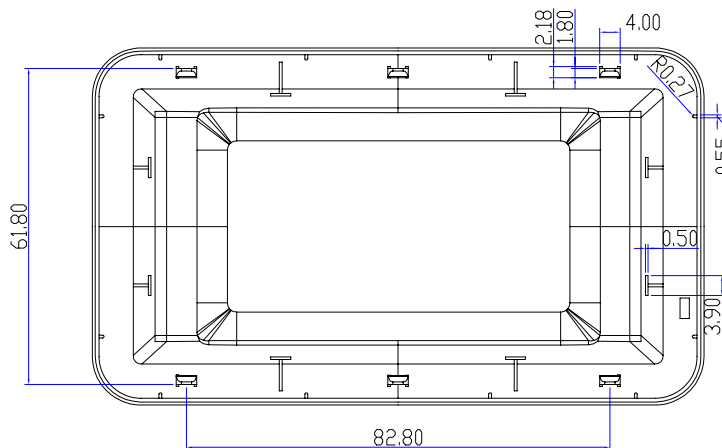

DECORA 4 PORT(07X-I04-WH-J)

METAL FRAME

JAPANESE FACE PLATE(BACK HOOD)

JAPANESE FACE PLATE(FRONT HOOD)

- NOTE:
 1.DECORA:4 PORT,MATERIAL:PC,COLOR:WHITE.
 2.METAL FRAME(PART NO.:PANASONIC WT3700020).
 3.JAPANESE FACE PLATE(BACK HOOD)
 4.JAPANESE FACE PLATE(FRONT HOOD)
 5.SCREW:M3.5, $\phi 5.0$ *5.3MM,NICKEL PLATED

NET MECHANISM Corp
 www.cabling-ol.net

SCALE	NONE		REV	A
UNIT	MM			
SHEET	1/1	DWG NO.		
DATE	JAN.04.10			
TITLE				
DECORA 4P +METAL FRAME				
PART NO.				
BLKFP-PL35-WH04				