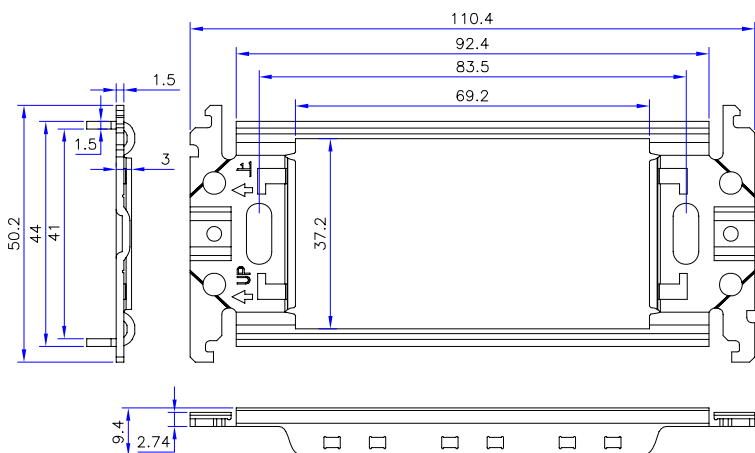

DECORA 4 PORT(07X-I04-WH-J)

METAL FRAME

JAPANESE FACE PLATE(BACK HOOD)

JAPANESE FACE PLATE(FRONT HOOD)

- NOTE:
 1.DECORA:4 PORT,MATERIAL:PC,COLOR:WHITE.
 2.METAL FRAME(PART NO.:PANASONIC WT3700020).
 3.JAPANESE FACE PLATE(BACK HOOD)
 4.JAPANESE FACE PLATE(FRONT HOOD)
 5.SCREW:M3.5, $\phi 5.0$ *5.3MM,NICKEL PLATED

NET MECHANISM Corp
 www.cabling-ol.net

SCALE	NONE		REV	A
UNIT	MM			
SHEET	1/1	DWG NO.		
DATE	JAN.04.10			
TITLE				
DECORA 4P +METAL FRAME				
PART NO.				
BLKFP-PL35-WH04				