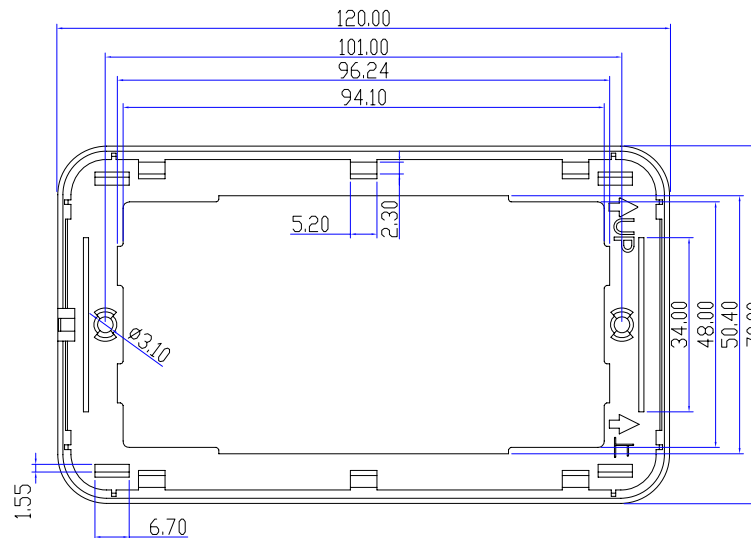

DECORA 4 PORT(07X-I04-WH-J)

METAL FRAME

JAPANESE FACE PLATE(BACK HOOD)

JAPANESE FACE PLATE(FRONT HOOD)

- NOTE:
 1.DECORA:4 PORT,MATERIAL:PC,COLOR:WHITE.
 2.METAL FRAME(PART NO.:PANASONIC WT3700020).
 3.JAPANESE FACE PLATE(BACK HOOD)
 4.JAPANESE FACE PLATE(FRONT HOOD)
 5.SCREW:M3.5, $\phi 5.0$ *5.3MM,NICKEL PLATED

NET MECHANISM Corp
 www.cabling-ol.net

SCALE	NONE		REV	A
UNIT	MM			
SHEET	1/1	DWG NO.		
DATE	JAN.04.10			
TITLE				
DECORA 4P +METAL FRAME				
PART NO.				
BLKFP-PL35-WH04				