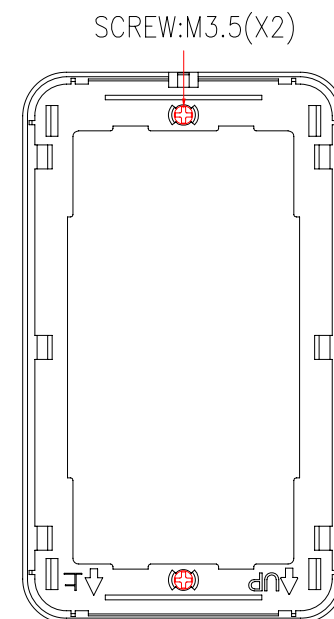

DECORA 4 PORT(07X-I04-WH-J)

METAL FRAME

JAPANESE FACE PLATE(BACK HOOD)

JAPANESE FACE PLATE(FRONT HOOD)

- NOTE:
 1.DECORA:4 PORT,MATERIAL:PC,COLOR:WHITE.
 2.METAL FRAME(PART NO.:PANASONIC WT3700020).
 3.JAPANESE FACE PLATE(BACK HOOD)
 4.JAPANESE FACE PLATE(FRONT HOOD)
 5.SCREW:M3.5, $\phi 5.0$ *5.3MM,NICKEL PLATED

NET MECHANISM Corp
 www.cabling-ol.net

SCALE	NONE		REV	A
UNIT	MM			
SHEET	1/1	DWG NO.		
DATE	JAN.04.10			
TITLE				
DECORA 4P +METAL FRAME				
PART NO.				
BLKFP-PL35-WH04				