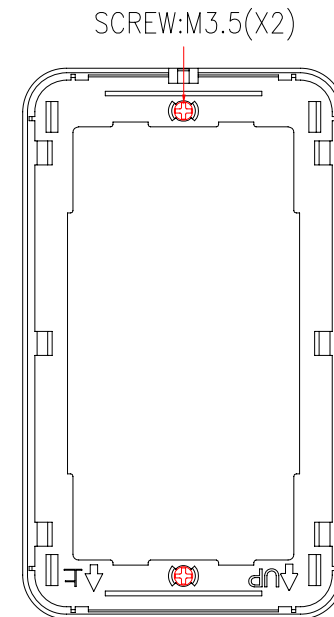

DECORA 6 PORT(07X-106-WH-J)

METAL FRAME

JAPANESE FACE PLATE(BACK HOOD)

JAPANESE FACE PLATE(FRONT HOOD)

- NOTE:
- 1.DECORA:6 PORT,MATERIAL:PC,COLOR:WHITE.
 - 2.METAL FRAME(PART NO.:PANASONIC WT3700020).
 - 3.JAPANESE FACE PLATE(BACK HOOD)
 - 4.JAPANESE FACE PLATE(FRONT HOOD)
 - 5.SCREW:M3.5, $\phi 5.0$ *5.3MM,NICKEL PLATED

NET MECHANISM Corp				
www.cabling-ol.net				
SCALE	NONE		REV	A
UNIT	MM			
SHEET	1/1	DWG NO.		
DATE	JAN.04.10			
TITLE				
DECORA 6P +METAL FRAME				
PART NO.				
BLKFP-PL35-WH06				