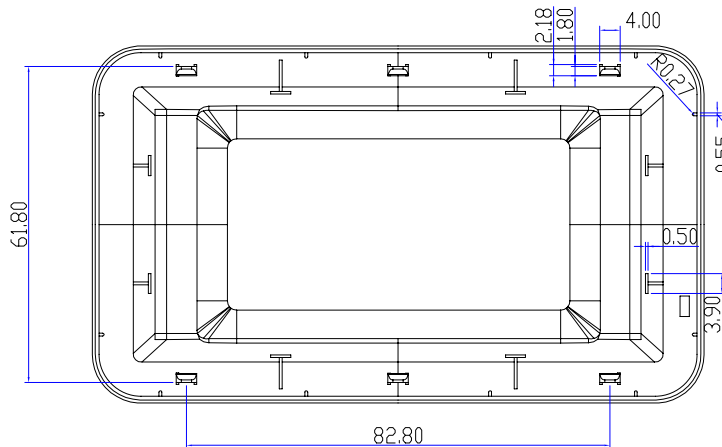

DECORA 6 PORT(07X-106-WH-J)

METAL FRAME

JAPANESE FACE PLATE(BACK HOOD)

JAPANESE FACE PLATE(FRONT HOOD)

- NOTE:
- 1.DECORA:6 PORT,MATERIAL:PC,COLOR:WHITE.
 - 2.METAL FRAME(PART NO.:PANASONIC WT3700020).
 - 3.JAPANESE FACE PLATE(BACK HOOD)
 - 4.JAPANESE FACE PLATE(FRONT HOOD)
 - 5.SCREW:M3.5, $\phi 5.0$ *5.3MM,NICKEL PLATED

NET MECHANISM Corp				
www.cabling-ol.net				
SCALE	NONE		REV	A
UNIT	MM			
SHEET	1/1	DWG NO.		
DATE	JAN.04.10			
TITLE				
DECORA 6P +METAL FRAME				
PART NO.				
BLKFP-PL35-WH06				