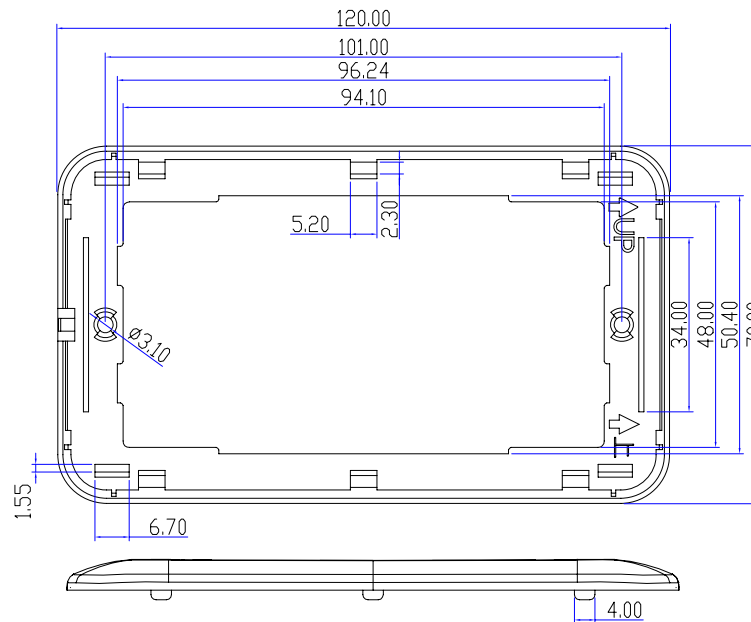

DECORA 6 PORT(07X-106-WH-J)

METAL FRAME

JAPANESE FACE PLATE(BACK HOOD)

JAPANESE FACE PLATE(FRONT HOOD)

- NOTE:
- 1.DECORA:6 PORT,MATERIAL:PC,COLOR:WHITE.
 - 2.METAL FRAME(PART NO.:PANASONIC WT3700020).
 - 3.JAPANESE FACE PLATE(BACK HOOD)
 - 4.JAPANESE FACE PLATE(FRONT HOOD)
 - 5.SCREW:M3.5, $\phi 5.0$ *5.3MM,NICKEL PLATED

NET MECHANISM Corp				
www.cabling-ol.net				
SCALE	NONE		REV	A
UNIT	MM			
SHEET	1/1	DWG NO.		
DATE	JAN.04.10			
TITLE				
DECORA 6P +METAL FRAME				
PART NO.				
BLKFP-PL35-WH06				