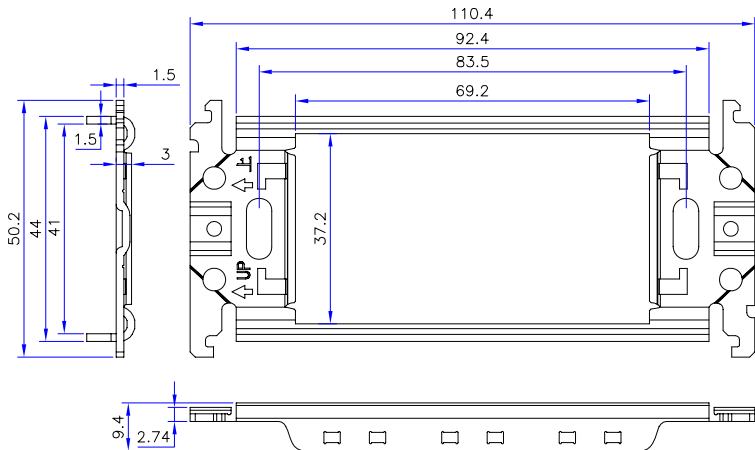

DECORA 6 PORT(07X-106-WH-J)

METAL FRAME

JAPANESE FACE PLATE(BACK HOOD)

JAPANESE FACE PLATE(FRONT HOOD)

- NOTE:
- 1.DECORA:6 PORT,MATERIAL:PC,COLOR:WHITE.
 - 2.METAL FRAME(PART NO.:PANASONIC WT3700020).
 - 3.JAPANESE FACE PLATE(BACK HOOD)
 - 4.JAPANESE FACE PLATE(FRONT HOOD)
 - 5.SCREW:M3.5, $\phi 5.0$ *5.3MM,NICKEL PLATED

NET MECHANISM Corp				
www.cabling-ol.net				
SCALE	NONE		REV	A
UNIT	MM			
SHEET	1/1	DWG NO.		
DATE	JAN.04.10			
TITLE				
DECORA 6P +METAL FRAME				
PART NO.				
BLKFP-PL35-WH06				