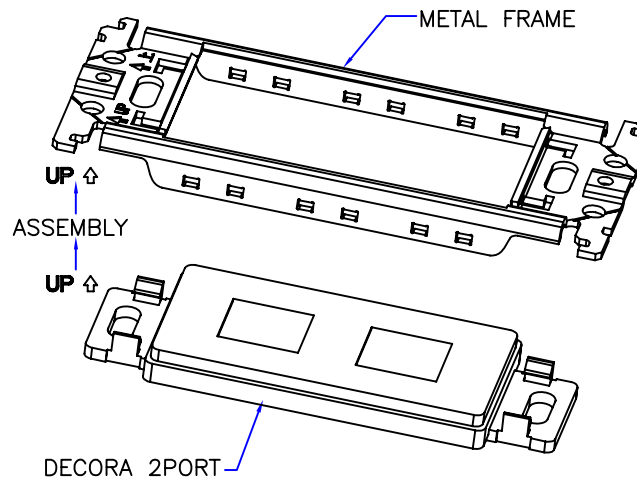

DECORA 2 PORT(07X-102-WH-J)

METAL FRAME

DECORA 2P +METAL FRAME

1PC WALL PLATE AND 2PCS SCREW  
IN A BLANK BIBBLE-BAG

- NOTE:
- 1.DECORA:2 PORT,MATERIAL:PC,COLOR:WHITE.
  - 2.METAL FRAME(PART NO.:PANASONIC WT3700020).
  - 3.DECORA 2P+METAL FRAME.
  - 4.JAPAN 120 TYPE WALL PLATE: MATERIAL:STAINLESS STEEL, 0.6MM.
  - 5.SCREW:M3.5(PITCH=0.6MM),L=6MM,NICKEL PLATED,

NET MECHANISM Corp				
www.cabling-ol.net				
SCALE	NONE		REV	A
UNIT	MM			
SHEET	1/1	DWG NO.		
DATE	03/03/10			
TITLE				
DECORA 2P +METAL FRAME				
PART NO.				
SBFP-DCR02-WH				

JAPAN 120 TYPE WALL PLATE

SCREW(2PCS)

1PC WALL PLATE AND 2PCS SCREW  
IN A BLANK BIBBLE-BAG

NOTE:

- 1.JAPAN 120 TYPE WALL PLATE: MATERIAL:STAINLESS STEEL, 0.6MM.
- 2.SCREW:M3.5(PITCH=0.6MM),L=6MM,NICKEL PLATED

NET MECHANISM Corp www.cabling-ol.net				
SCALE	NONE		REV	A
UNIT	MM			
SHEET	1/1	DWG NO.		
DATE	07/08/09			
TITLE JAPAN 120 TYPE WALL PLATE				
PART NO.				