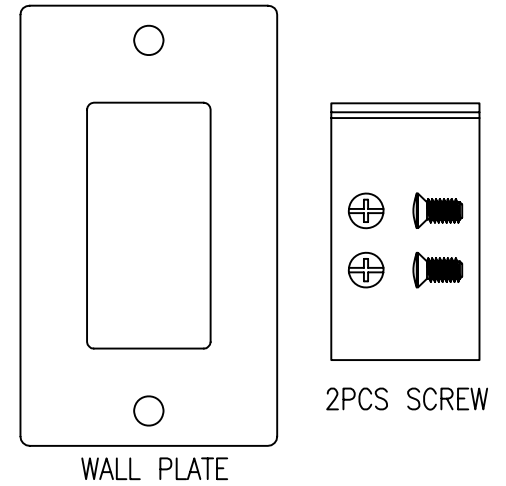

DECORA 2 PORT(07X-102-WH-J)

METAL FRAME

DECORA 2P +METAL FRAME

1PC WALL PLATE AND 2PCS SCREW  
IN A BLANK BIBBLE-BAG

- NOTE:
- 1.DECORA:2 PORT,MATERIAL:PC,COLOR:WHITE.
  - 2.METAL FRAME(PART NO.:PANASONIC WT3700020).
  - 3.DECORA 2P+METAL FRAME.
  - 4.JAPAN 120 TYPE WALL PLATE: MATERIAL:STAINLESS STEEL, 0.6MM.
  - 5.SCREW:M3.5(PITCH=0.6MM),L=6MM,NICKEL PLATED,

NET MECHANISM Corp				
www.cabling-ol.net				
SCALE	NONE		REV	A
UNIT	MM			
SHEET	1/1	DWG NO.		
DATE	03/03/10			
TITLE				
DECORA 2P +METAL FRAME				
PART NO.				
SBFP-DCR02-WH				

JAPAN 120 TYPE WALL PLATE

SCREW(2PCS)

1PC WALL PLATE AND 2PCS SCREW  
IN A BLANK BIBBLE-BAG

NOTE:

- 1.JAPAN 120 TYPE WALL PLATE: MATERIAL:STAINLESS STEEL, 0.6MM.
- 2.SCREW:M3.5(PITCH=0.6MM),L=6MM,NICKEL PLATED

NET MECHANISM Corp www.cabling-ol.net				
SCALE	NONE		REV	A
UNIT	MM			
SHEET	1/1	DWG NO.		
DATE	07/08/09			
TITLE JAPAN 120 TYPE WALL PLATE				
PART NO.				