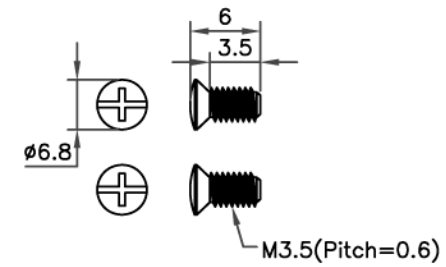

DECORA 2 PORT(07X-102-WH-J)

METAL FRAME

DECORA 2P +METAL FRAME

1PC WALL PLATE AND 2PCS SCREW  
IN A BLANK BIBBLE-BAG

- NOTE:
- 1.DECORA:2 PORT,MATERIAL:PC,COLOR:WHITE.
  - 2.METAL FRAME(PART NO.:PANASONIC WT3700020).
  - 3.DECORA 2P+METAL FRAME.
  - 4.JAPAN 120 TYPE WALL PLATE: MATERIAL:STAINLESS STEEL, 0.6MM.
  - 5.SCREW:M3.5(PITCH=0.6MM),L=6MM,NICKEL PLATED,

NET MECHANISM Corp				
www.cabling-ol.net				
SCALE	NONE		REV	A
UNIT	MM			
SHEET	1/1	DWG NO.		
DATE	03/03/10			
TITLE				
DECORA 2P +METAL FRAME				
PART NO.				
SBFP-DCR02-WH				

JAPAN 120 TYPE WALL PLATE

SCREW(2PCS)

1PC WALL PLATE AND 2PCS SCREW  
IN A BLANK BIBBLE-BAG

NOTE:

- 1.JAPAN 120 TYPE WALL PLATE: MATERIAL:STAINLESS STEEL, 0.6MM.
- 2.SCREW:M3.5(PITCH=0.6MM),L=6MM,NICKEL PLATED

NET MECHANISM Corp www.cabling-ol.net				
SCALE	NONE		REV	A
UNIT	MM			
SHEET	1/1	DWG NO.		
DATE	07/08/09			
TITLE JAPAN 120 TYPE WALL PLATE				
PART NO.				