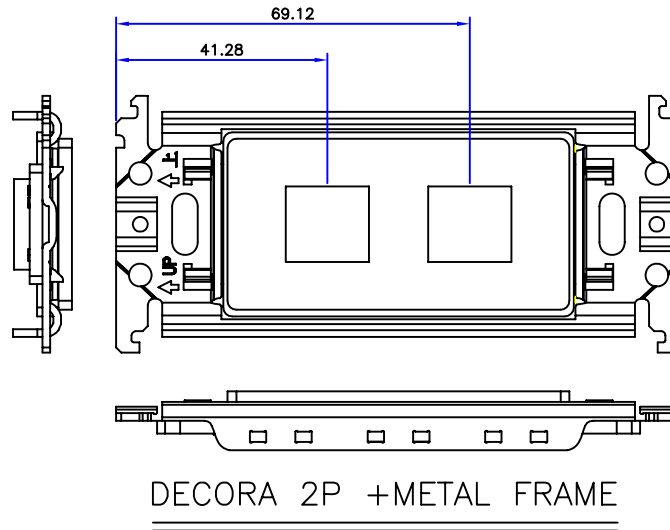

DECORA 2 PORT(07X-102-WH-J)

METAL FRAME

DECORA 2P +METAL FRAME

1PC WALL PLATE AND 2PCS SCREW  
IN A BLANK BIBBLE-BAG

- NOTE:
- 1.DECORA:2 PORT,MATERIAL:PC,COLOR:WHITE.
  - 2.METAL FRAME(PART NO.:PANASONIC WT3700020).
  - 3.DECORA 2P+METAL FRAME.
  - 4.JAPAN 120 TYPE WALL PLATE: MATERIAL:STAINLESS STEEL, 0.6MM.
  - 5.SCREW:M3.5(PITCH=0.6MM),L=6MM,NICKEL PLATED,

NET MECHANISM Corp				
www.cabling-ol.net				
SCALE	NONE		REV	A
UNIT	MM			
SHEET	1/1	DWG NO.		
DATE	03/03/10			
TITLE				
DECORA 2P +METAL FRAME				
PART NO.				
SBFP-DCR02-WH				

JAPAN 120 TYPE WALL PLATE

SCREW(2PCS)

1PC WALL PLATE AND 2PCS SCREW  
IN A BLANK BIBBLE-BAG

NOTE:

- 1.JAPAN 120 TYPE WALL PLATE: MATERIAL:STAINLESS STEEL, 0.6MM.
- 2.SCREW:M3.5(PITCH=0.6MM),L=6MM,NICKEL PLATED

NET MECHANISM Corp www.cabling-ol.net				
SCALE	NONE		REV	A
UNIT	MM			
SHEET	1/1	DWG NO.		
DATE	07/08/09			
TITLE JAPAN 120 TYPE WALL PLATE				
PART NO.				