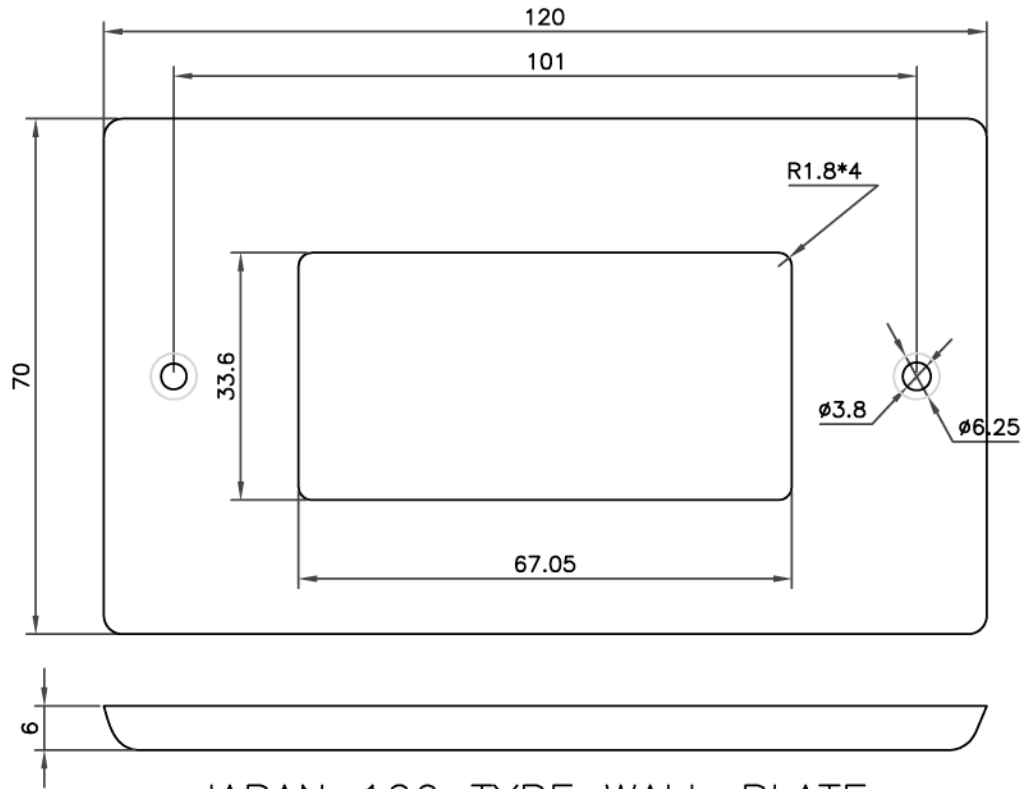

DECORA 2 PORT(07X-102-WH-J)

METAL FRAME

DECORA 2P +METAL FRAME

1PC WALL PLATE AND 2PCS SCREW  
IN A BLANK BIBBLE-BAG

- NOTE:
- 1.DECORA:2 PORT,MATERIAL:PC,COLOR:WHITE.
  - 2.METAL FRAME(PART NO.:PANASONIC WT3700020).
  - 3.DECORA 2P+METAL FRAME.
  - 4.JAPAN 120 TYPE WALL PLATE: MATERIAL:STAINLESS STEEL, 0.6MM.
  - 5.SCREW:M3.5(PITCH=0.6MM),L=6MM,NICKEL PLATED,

NET MECHANISM Corp				
www.cabling-ol.net				
SCALE	NONE		REV	A
UNIT	MM			
SHEET	1/1	DWG NO.		
DATE	03/03/10			
TITLE				
DECORA 2P +METAL FRAME				
PART NO.				
SBFP-DCR02-WH				

JAPAN 120 TYPE WALL PLATE

SCREW(2PCS)

1PC WALL PLATE AND 2PCS SCREW  
IN A BLANK BIBBLE-BAG

NOTE:

- 1.JAPAN 120 TYPE WALL PLATE: MATERIAL:STAINLESS STEEL, 0.6MM.
- 2.SCREW:M3.5(PITCH=0.6MM),L=6MM,NICKEL PLATED

NET MECHANISM Corp www.cabling-ol.net				
SCALE	NONE		REV	A
UNIT	MM			
SHEET	1/1	DWG NO.		
DATE	07/08/09			
TITLE JAPAN 120 TYPE WALL PLATE				
PART NO.				