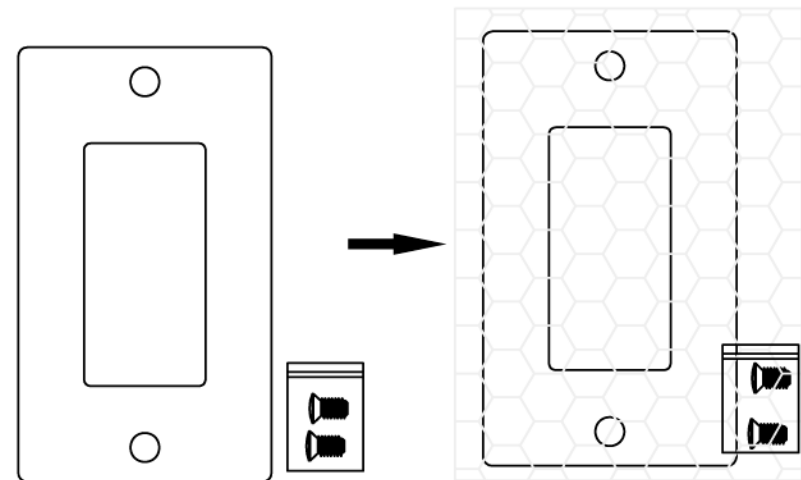

DECORA 2 PORT(07X-102-WH-J)

METAL FRAME

DECORA 2P +METAL FRAME

1PC WALL PLATE AND 2PCS SCREW  
IN A BLANK BIBBLE-BAG

- NOTE:
- 1.DECORA:2 PORT,MATERIAL:PC,COLOR:WHITE.
  - 2.METAL FRAME(PART NO.:PANASONIC WT3700020).
  - 3.DECORA 2P+METAL FRAME.
  - 4.JAPAN 120 TYPE WALL PLATE: MATERIAL:STAINLESS STEEL, 0.6MM.
  - 5.SCREW:M3.5(PITCH=0.6MM),L=6MM,NICKEL PLATED,

NET MECHANISM Corp				
www.cabling-ol.net				
SCALE	NONE		REV	A
UNIT	MM			
SHEET	1/1	DWG NO.		
DATE	03/03/10			
TITLE				
DECORA 2P +METAL FRAME				
PART NO.				
SBFP-DCR02-WH				

JAPAN 120 TYPE WALL PLATE

SCREW(2PCS)

1PC WALL PLATE AND 2PCS SCREW  
IN A BLANK BIBBLE-BAG

NOTE:

- 1.JAPAN 120 TYPE WALL PLATE: MATERIAL:STAINLESS STEEL, 0.6MM.
- 2.SCREW:M3.5(PITCH=0.6MM),L=6MM,NICKEL PLATED

NET MECHANISM Corp www.cabling-ol.net				
SCALE	NONE		REV	A
UNIT	MM			
SHEET	1/1	DWG NO.		
DATE	07/08/09			
TITLE JAPAN 120 TYPE WALL PLATE				
PART NO.				