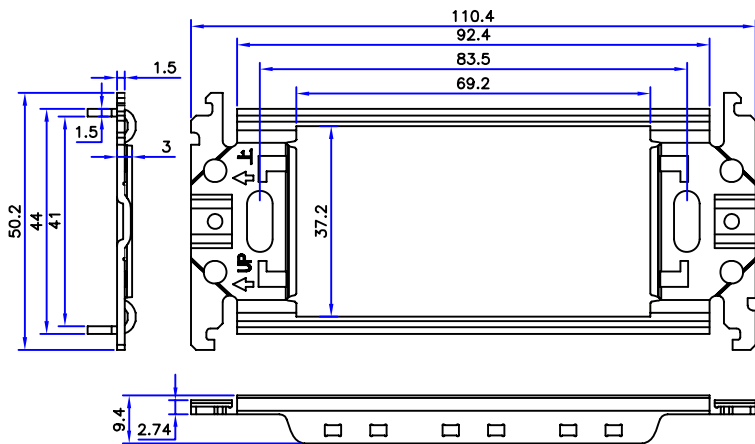

DECORA 2 PORT(07X-102-WH-J)

METAL FRAME

DECORA 2P +METAL FRAME

1PC WALL PLATE AND 2PCS SCREW  
IN A BLANK BIBBLE-BAG

- NOTE:
- 1.DECORA:2 PORT,MATERIAL:PC,COLOR:WHITE.
  - 2.METAL FRAME(PART NO.:PANASONIC WT3700020).
  - 3.DECORA 2P+METAL FRAME.
  - 4.JAPAN 120 TYPE WALL PLATE: MATERIAL:STAINLESS STEEL, 0.6MM.
  - 5.SCREW:M3.5(PITCH=0.6MM),L=6MM,NICKEL PLATED,

NET MECHANISM Corp				
www.cabling-ol.net				
SCALE	NONE		REV	A
UNIT	MM			
SHEET	1/1	DWG NO.		
DATE	03/03/10			
TITLE				
DECORA 2P +METAL FRAME				
PART NO.				
SBFP-DCR02-WH				

JAPAN 120 TYPE WALL PLATE

SCREW(2PCS)

1PC WALL PLATE AND 2PCS SCREW  
IN A BLANK BIBBLE-BAG

NOTE:

- 1.JAPAN 120 TYPE WALL PLATE: MATERIAL:STAINLESS STEEL, 0.6MM.
- 2.SCREW:M3.5(PITCH=0.6MM),L=6MM,NICKEL PLATED

NET MECHANISM Corp www.cabling-ol.net				
SCALE	NONE		REV	A
UNIT	MM			
SHEET	1/1	DWG NO.		
DATE	07/08/09			
TITLE JAPAN 120 TYPE WALL PLATE				
PART NO.				