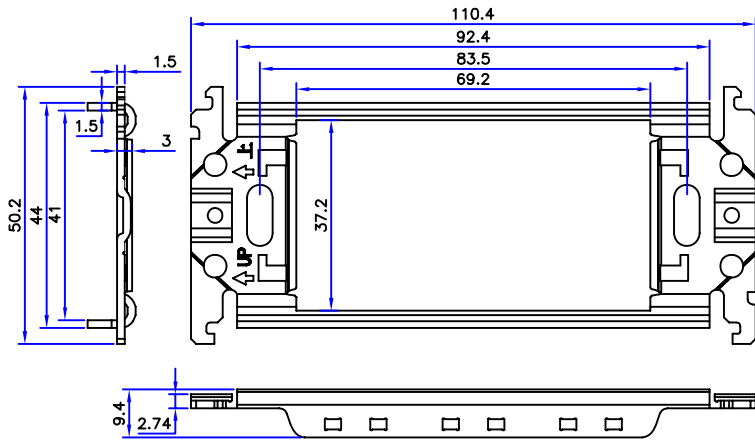

DECORA 3 PORT(07X-I03-WH-J)

METAL FRAME

DECORA 3P +METAL FRAME

WALL PLATE

2PCS SCREW

1PC WALL PLATE AND 2PCS SCREW
IN A BLANK BIBBLE-BAG

- NOTE:
- 1.DECORA:3 PORT,MATERIAL:PC,COLOR:WHITE.
 - 2.METAL FRAME(PART NO.:PANASONIC WT3700020).
 - 3.DECORA 3P+METAL FRAME.
 - 4.JAPAN 120 TYPE WALL PLATE: MATERIAL:STAINLESS STEEL, 0.6MM.
 - 5.SCREW:M3.5(PITCH=0.6MM),L=6MM,NICKEL PLATED,

NET MECHANISM Corp				
www.cabling-ol.net				
SCALE	NONE		REV	A
UNIT	MM			
SHEET	1/1	DWG NO.		
DATE	03/03/10			
TITLE				
DECORA 3P +METAL FRAME				
PART NO.				
SBFP-DCR03-WH				

JAPAN 120 TYPE WALL PLATE

SCREW(2PCS)

1PC WALL PLATE AND 2PCS SCREW
IN A BLANK BIBBLE-BAG

- NOTE:
 1.JAPAN 120 TYPE WALL PLATE: MATERIAL:STAINLESS STEEL, 0.6MM.
 2.SCREW:M3.5(PITCH=0.6MM),L=6MM,NICKEL PLATED

NET MECHANISM Corp				
www.cabling-ol.net				
SCALE	NONE		REV	A
UNIT	MM			
SHEET	1/1	DWG NO.		
DATE	07/08/09			
TITLE				
JAPAN 120 TYPE WALL PLATE				
PART NO.				