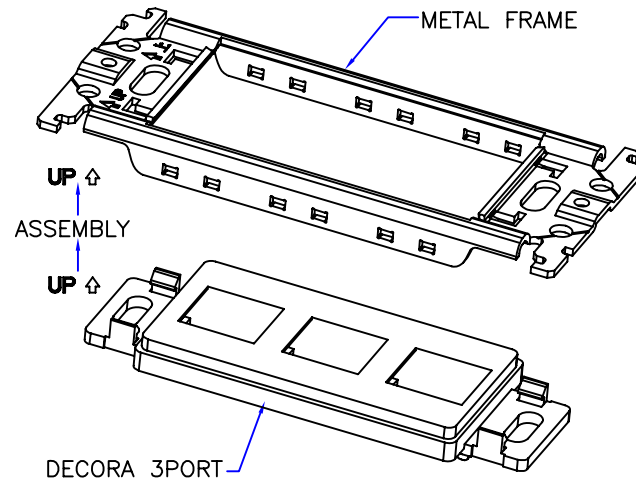

DECORA 3 PORT(07X-I03-WH-J)

METAL FRAME

DECORA 3P +METAL FRAME

WALL PLATE

2PCS SCREW

1PC WALL PLATE AND 2PCS SCREW
IN A BLANK BIBBLE-BAG

- NOTE:
- 1.DECORA:3 PORT,MATERIAL:PC,COLOR:WHITE.
 - 2.METAL FRAME(PART NO.:PANASONIC WT3700020).
 - 3.DECORA 3P+METAL FRAME.
 - 4.JAPAN 120 TYPE WALL PLATE: MATERIAL:STAINLESS STEEL, 0.6MM.
 - 5.SCREW:M3.5(PITCH=0.6MM),L=6MM,NICKEL PLATED,

NET MECHANISM Corp				
www.cabling-ol.net				
SCALE	NONE		REV	A
UNIT	MM			
SHEET	1/1	DWG NO.		
DATE	03/03/10			
TITLE				
DECORA 3P +METAL FRAME				
PART NO.				
SBFP-DCR03-WH				

JAPAN 120 TYPE WALL PLATE

SCREW(2PCS)

1PC WALL PLATE AND 2PCS SCREW
IN A BLANK BIBBLE-BAG

- NOTE:
 1.JAPAN 120 TYPE WALL PLATE: MATERIAL:STAINLESS STEEL, 0.6MM.
 2.SCREW:M3.5(PITCH=0.6MM),L=6MM,NICKEL PLATED

NET MECHANISM Corp				
www.cabling-ol.net				
SCALE	NONE		REV	A
UNIT	MM			
SHEET	1/1	DWG NO.		
DATE	07/08/09			
TITLE				
JAPAN 120 TYPE WALL PLATE				
PART NO.				