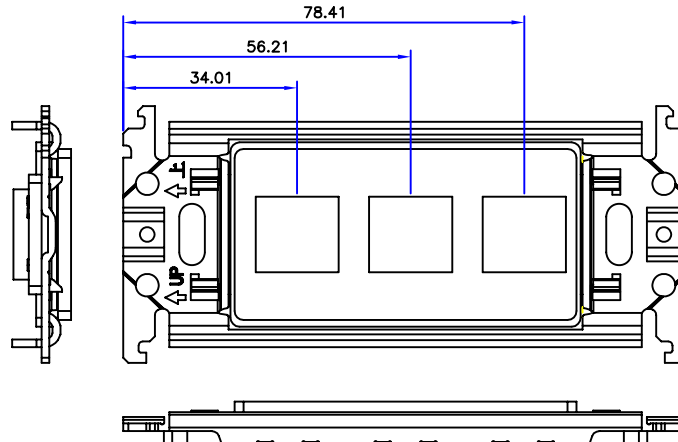

DECORA 3 PORT(07X-I03-WH-J)

METAL FRAME

DECORA 3P +METAL FRAME

WALL PLATE

2PCS SCREW

1PC WALL PLATE AND 2PCS SCREW
IN A BLANK BIBBLE-BAG

- NOTE:
- 1.DECORA:3 PORT,MATERIAL:PC,COLOR:WHITE.
 - 2.METAL FRAME(PART NO.:PANASONIC WT3700020).
 - 3.DECORA 3P+METAL FRAME.
 - 4.JAPAN 120 TYPE WALL PLATE: MATERIAL:STAINLESS STEEL, 0.6MM.
 - 5.SCREW:M3.5(PITCH=0.6MM),L=6MM,NICKEL PLATED,

NET MECHANISM Corp				
www.cabling-ol.net				
SCALE	NONE		REV	A
UNIT	MM			
SHEET	1/1	DWG NO.		
DATE	03/03/10			
TITLE				
DECORA 3P +METAL FRAME				
PART NO.				
SBFP-DCR03-WH				

JAPAN 120 TYPE WALL PLATE

SCREW(2PCS)

1PC WALL PLATE AND 2PCS SCREW
IN A BLANK BIBBLE-BAG

- NOTE:
 1.JAPAN 120 TYPE WALL PLATE: MATERIAL:STAINLESS STEEL, 0.6MM.
 2.SCREW:M3.5(PITCH=0.6MM),L=6MM,NICKEL PLATED

NET MECHANISM Corp				
www.cabling-ol.net				
SCALE	NONE		REV	A
UNIT	MM			
SHEET	1/1	DWG NO.		
DATE	07/08/09			
TITLE				
JAPAN 120 TYPE WALL PLATE				
PART NO.				