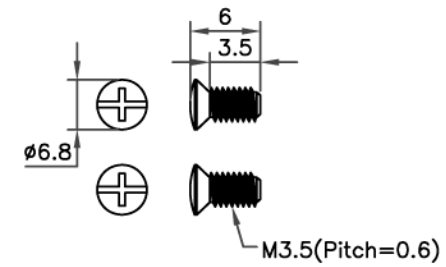

DECORA 3 PORT(07X-I03-WH-J)

METAL FRAME

DECORA 3P +METAL FRAME

WALL PLATE

2PCS SCREW

1PC WALL PLATE AND 2PCS SCREW
IN A BLANK BIBBLE-BAG

- NOTE:
- 1.DECORA:3 PORT,MATERIAL:PC,COLOR:WHITE.
 - 2.METAL FRAME(PART NO.:PANASONIC WT3700020).
 - 3.DECORA 3P+METAL FRAME.
 - 4.JAPAN 120 TYPE WALL PLATE: MATERIAL:STAINLESS STEEL, 0.6MM.
 - 5.SCREW:M3.5(PITCH=0.6MM),L=6MM,NICKEL PLATED,

NET MECHANISM Corp				
www.cabling-ol.net				
SCALE	NONE		REV	A
UNIT	MM			
SHEET	1/1	DWG NO.		
DATE	03/03/10			
TITLE				
DECORA 3P +METAL FRAME				
PART NO.				
SBFP-DCR03-WH				

JAPAN 120 TYPE WALL PLATE

SCREW(2PCS)

1PC WALL PLATE AND 2PCS SCREW
IN A BLANK BIBBLE-BAG

- NOTE:
 1.JAPAN 120 TYPE WALL PLATE: MATERIAL:STAINLESS STEEL, 0.6MM.
 2.SCREW:M3.5(PITCH=0.6MM),L=6MM,NICKEL PLATED

NET MECHANISM Corp				
www.cabling-ol.net				
SCALE	NONE		REV	A
UNIT	MM			
SHEET	1/1	DWG NO.		
DATE	07/08/09			
TITLE				
JAPAN 120 TYPE WALL PLATE				
PART NO.				