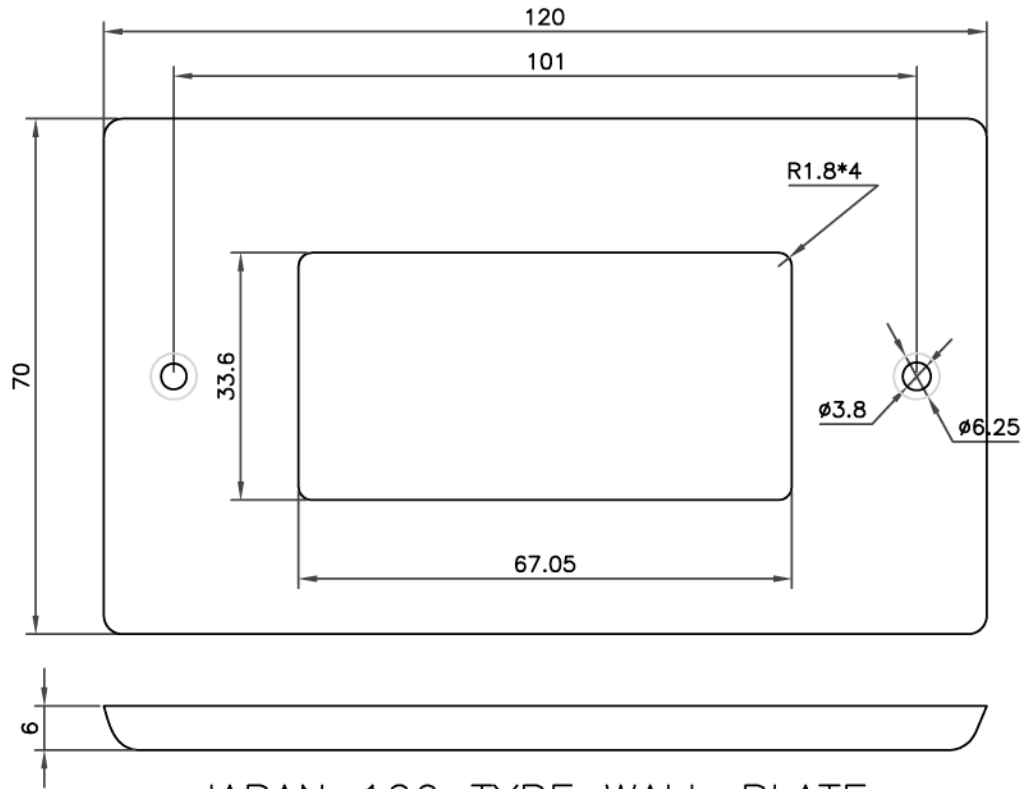

DECORA 3 PORT(07X-I03-WH-J)

METAL FRAME

DECORA 3P +METAL FRAME

WALL PLATE

2PCS SCREW

1PC WALL PLATE AND 2PCS SCREW
IN A BLANK BIBBLE-BAG

- NOTE:
- 1.DECORA:3 PORT,MATERIAL:PC,COLOR:WHITE.
 - 2.METAL FRAME(PART NO.:PANASONIC WT3700020).
 - 3.DECORA 3P+METAL FRAME.
 - 4.JAPAN 120 TYPE WALL PLATE: MATERIAL:STAINLESS STEEL, 0.6MM.
 - 5.SCREW:M3.5(PITCH=0.6MM),L=6MM,NICKEL PLATED,

NET MECHANISM Corp				
www.cabling-ol.net				
SCALE	NONE		REV	A
UNIT	MM			
SHEET	1/1	DWG NO.		
DATE	03/03/10			
TITLE				
DECORA 3P +METAL FRAME				
PART NO.				
SBFP-DCR03-WH				

JAPAN 120 TYPE WALL PLATE

SCREW(2PCS)

1PC WALL PLATE AND 2PCS SCREW
IN A BLANK BIBBLE-BAG

- NOTE:
 1.JAPAN 120 TYPE WALL PLATE: MATERIAL:STAINLESS STEEL, 0.6MM.
 2.SCREW:M3.5(PITCH=0.6MM),L=6MM,NICKEL PLATED

NET MECHANISM Corp				
www.cabling-ol.net				
SCALE	NONE		REV	A
UNIT	MM			
SHEET	1/1	DWG NO.		
DATE	07/08/09			
TITLE				
JAPAN 120 TYPE WALL PLATE				
PART NO.				