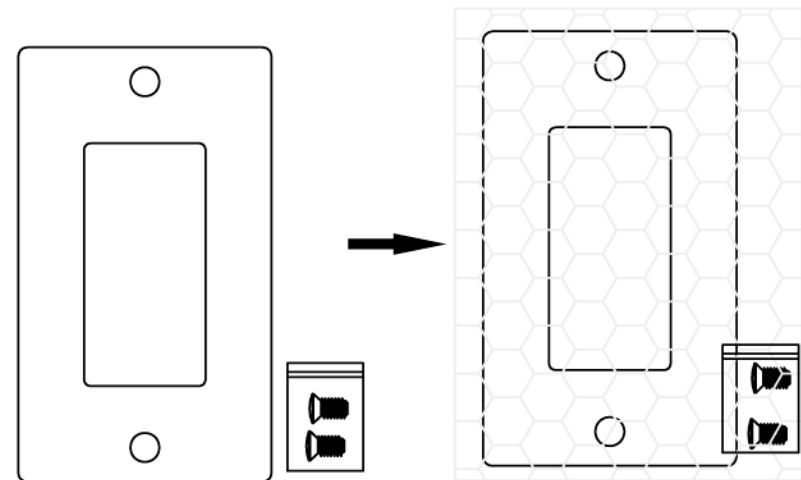

DECORA 3 PORT(07X-I03-WH-J)

METAL FRAME

DECORA 3P +METAL FRAME

WALL PLATE

2PCS SCREW

1PC WALL PLATE AND 2PCS SCREW
IN A BLANK BIBBLE-BAG

- NOTE:
- 1.DECORA:3 PORT,MATERIAL:PC,COLOR:WHITE.
 - 2.METAL FRAME(PART NO.:PANASONIC WT3700020).
 - 3.DECORA 3P+METAL FRAME.
 - 4.JAPAN 120 TYPE WALL PLATE: MATERIAL:STAINLESS STEEL, 0.6MM.
 - 5.SCREW:M3.5(PITCH=0.6MM),L=6MM,NICKEL PLATED,

NET MECHANISM Corp				
www.cabling-ol.net				
SCALE	NONE		REV	A
UNIT	MM			
SHEET	1/1	DWG NO.		
DATE	03/03/10			
TITLE				
DECORA 3P +METAL FRAME				
PART NO.				
SBFP-DCR03-WH				

JAPAN 120 TYPE WALL PLATE

SCREW(2PCS)

1PC WALL PLATE AND 2PCS SCREW
IN A BLANK BIBBLE-BAG

- NOTE:
 1.JAPAN 120 TYPE WALL PLATE: MATERIAL:STAINLESS STEEL, 0.6MM.
 2.SCREW:M3.5(PITCH=0.6MM),L=6MM,NICKEL PLATED

NET MECHANISM Corp				
www.cabling-ol.net				
SCALE	NONE		REV	A
UNIT	MM			
SHEET	1/1	DWG NO.		
DATE	07/08/09			
TITLE				
JAPAN 120 TYPE WALL PLATE				
PART NO.				