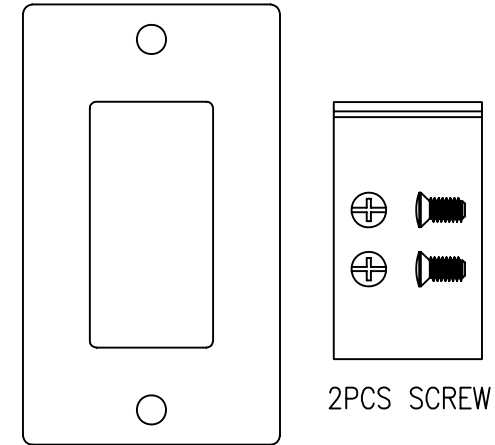

DECORA 3 PORT(07X-I03-WH-J)

METAL FRAME

DECORA 3P +METAL FRAME

WALL PLATE

2PCS SCREW

1PC WALL PLATE AND 2PCS SCREW
IN A BLANK BIBBLE-BAG

- NOTE:
- 1.DECORA:3 PORT,MATERIAL:PC,COLOR:WHITE.
 - 2.METAL FRAME(PART NO.:PANASONIC WT3700020).
 - 3.DECORA 3P+METAL FRAME.
 - 4.JAPAN 120 TYPE WALL PLATE: MATERIAL:STAINLESS STEEL, 0.6MM.
 - 5.SCREW:M3.5(PITCH=0.6MM),L=6MM,NICKEL PLATED,

NET MECHANISM Corp				
www.cabling-ol.net				
SCALE	NONE		REV	A
UNIT	MM			
SHEET	1/1	DWG NO.		
DATE	03/03/10			
TITLE				
DECORA 3P +METAL FRAME				
PART NO.				
SBFP-DCR03-WH				

JAPAN 120 TYPE WALL PLATE

SCREW(2PCS)

1PC WALL PLATE AND 2PCS SCREW
IN A BLANK BIBBLE-BAG

- NOTE:
 1.JAPAN 120 TYPE WALL PLATE: MATERIAL:STAINLESS STEEL, 0.6MM.
 2.SCREW:M3.5(PITCH=0.6MM),L=6MM,NICKEL PLATED

NET MECHANISM Corp				
www.cabling-ol.net				
SCALE	NONE		REV	A
UNIT	MM			
SHEET	1/1	DWG NO.		
DATE	07/08/09			
TITLE				
JAPAN 120 TYPE WALL PLATE				
PART NO.				