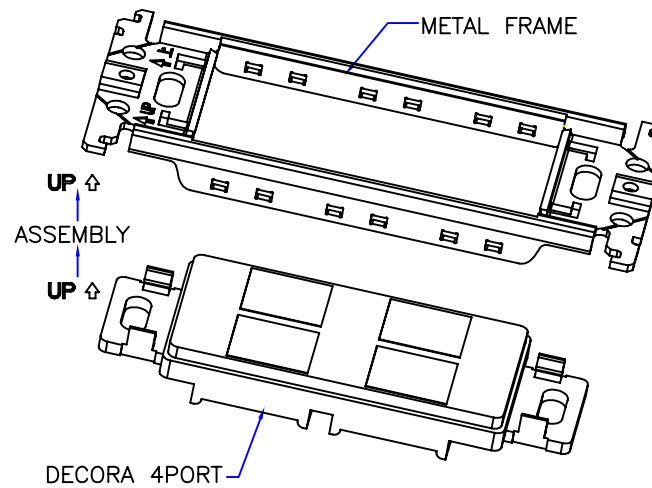

DECORA 4 PORT(07X-I04-WH-J)

METAL FRAME

DECORA 4P +METAL FRAME

WALL PLATE

2PCS SCREW

1PC WALL PLATE AND 2PCS SCREW  
IN A BLANK BIBBLE-BAG

NOTE:

- 1.DECORA:4 PORT,MATERIAL:PC,COLOR:WHITE.
- 2.METAL FRAME(PART NO.:PANASONIC WT3700020).
- 3.DECORA 4P+METAL FRAME.
- 4.JAPAN 120 TYPE WALL PLATE: MATERIAL:STAINLESS STEEL, 0.6MM.
- 5.SCREW:M3.5(PITCH=0.6MM),L=6MM,NICKEL PLATED,

NET MECHANISM Corp  
www.cabling-ol.net

SCALE	NONE		REV	A
UNIT	MM			
SHEET	1/1	DWG NO.		
DATE	03/03/10			

TITLE  
DECORA 4P +METAL FRAME

PART NO.  
SBFP-DCR04-WH

JAPAN 120 TYPE WALL PLATE

SCREW(2PCS)

1PC WALL PLATE AND 2PCS SCREW  
IN A BLANK BIBBLE-BAG

- NOTE:  
 1.JAPAN 120 TYPE WALL PLATE: MATERIAL:STAINLESS STEEL, 0.6MM.  
 2.SCREW:M3.5(PITCH=0.6MM),L=6MM,NICKEL PLATED

NET MECHANISM Corp				
www.cabling-ol.net				
SCALE	NONE		REV	A
UNIT	MM			
SHEET	1/1	DWG NO.		
DATE	07/08/09			
TITLE				
JAPAN 120 TYPE WALL PLATE				
PART NO.				