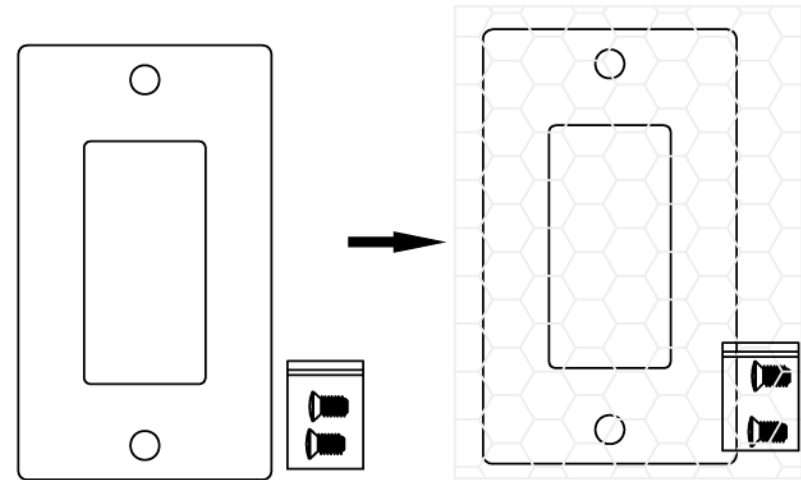

DECORA 4 PORT(07X-I04-WH-J)

METAL FRAME

DECORA 4P +METAL FRAME

WALL PLATE

2PCS SCREW

1PC WALL PLATE AND 2PCS SCREW  
IN A BLANK BIBBLE-BAG

NOTE:

- 1.DECORA:4 PORT,MATERIAL:PC,COLOR:WHITE.
- 2.METAL FRAME(PART NO.:PANASONIC WT3700020).
- 3.DECORA 4P+METAL FRAME.
- 4.JAPAN 120 TYPE WALL PLATE: MATERIAL:STAINLESS STEEL, 0.6MM.
- 5.SCREW:M3.5(PITCH=0.6MM),L=6MM,NICKEL PLATED,

NET MECHANISM Corp  
www.cabling-ol.net

SCALE	NONE		REV	A
UNIT	MM			
SHEET	1/1	DWG NO.		
DATE	03/03/10			

TITLE  
DECORA 4P +METAL FRAME

PART NO.  
SBFP-DCR04-WH

JAPAN 120 TYPE WALL PLATE

SCREW(2PCS)

1PC WALL PLATE AND 2PCS SCREW  
IN A BLANK BIBBLE-BAG

- NOTE:  
 1.JAPAN 120 TYPE WALL PLATE: MATERIAL:STAINLESS STEEL, 0.6MM.  
 2.SCREW:M3.5(PITCH=0.6MM),L=6MM,NICKEL PLATED

NET MECHANISM Corp				
www.cabling-ol.net				
SCALE	NONE		REV	A
UNIT	MM			
SHEET	1/1	DWG NO.		
DATE	07/08/09			
TITLE				
JAPAN 120 TYPE WALL PLATE				
PART NO.				