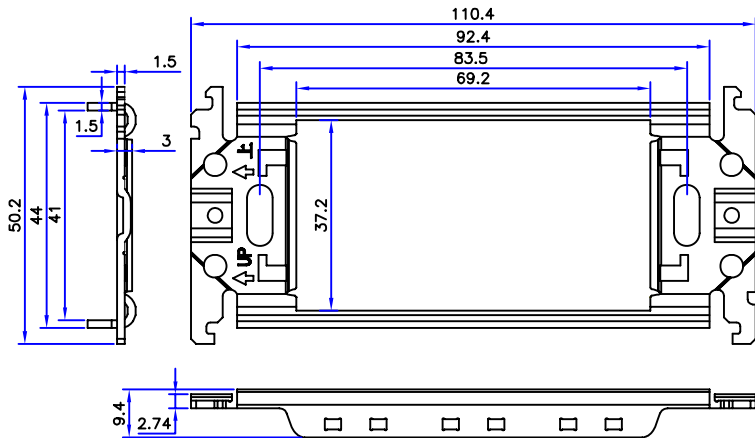

DECORA 4 PORT(07X-I04-WH-J)

METAL FRAME

DECORA 4P +METAL FRAME

WALL PLATE

2PCS SCREW

1PC WALL PLATE AND 2PCS SCREW  
IN A BLANK BIBBLE-BAG

NOTE:

- 1.DECORA:4 PORT,MATERIAL:PC,COLOR:WHITE.
- 2.METAL FRAME(PART NO.:PANASONIC WT3700020).
- 3.DECORA 4P+METAL FRAME.
- 4.JAPAN 120 TYPE WALL PLATE: MATERIAL:STAINLESS STEEL, 0.6MM.
- 5.SCREW:M3.5(PITCH=0.6MM),L=6MM,NICKEL PLATED,

NET MECHANISM Corp  
www.cabling-ol.net

SCALE	NONE		REV	A
UNIT	MM			
SHEET	1/1	DWG NO.		
DATE	03/03/10			

TITLE  
DECORA 4P +METAL FRAME

PART NO.  
SBFP-DCR04-WH

JAPAN 120 TYPE WALL PLATE

SCREW(2PCS)

1PC WALL PLATE AND 2PCS SCREW  
IN A BLANK BIBBLE-BAG

- NOTE:  
 1.JAPAN 120 TYPE WALL PLATE: MATERIAL:STAINLESS STEEL, 0.6MM.  
 2.SCREW:M3.5(PITCH=0.6MM),L=6MM,NICKEL PLATED

NET MECHANISM Corp				
www.cabling-ol.net				
SCALE	NONE		REV	A
UNIT	MM			
SHEET	1/1	DWG NO.		
DATE	07/08/09			
TITLE				
JAPAN 120 TYPE WALL PLATE				
PART NO.				