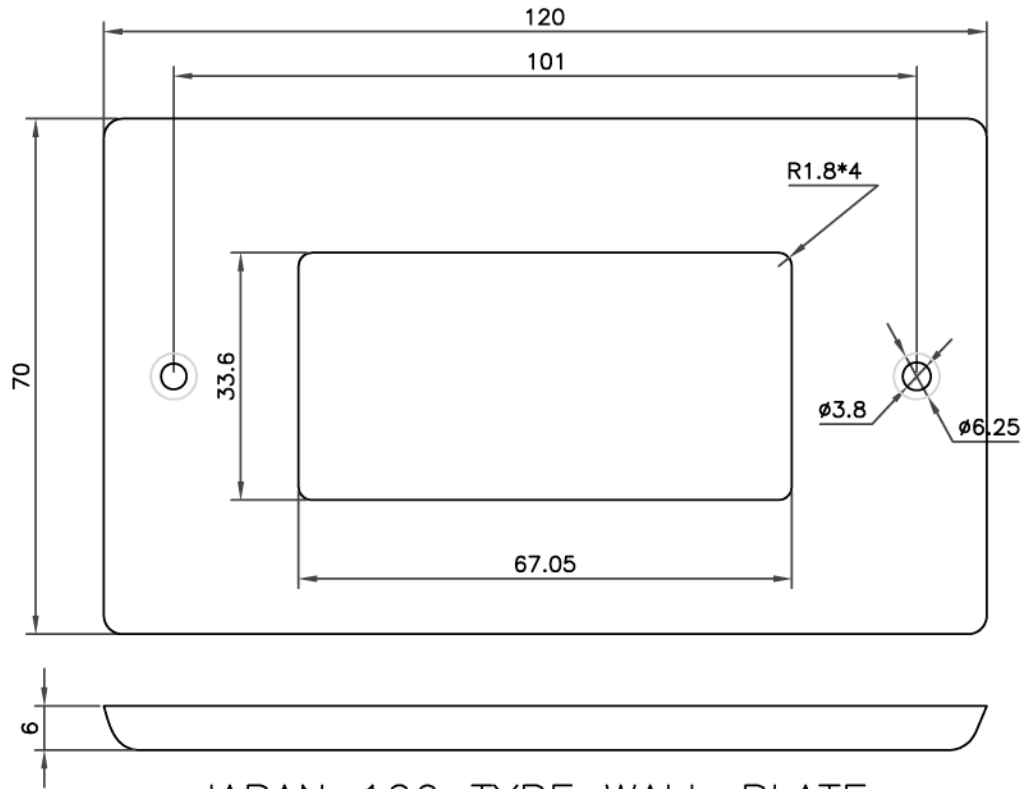

DECORA 4 PORT(07X-I04-WH-J)

METAL FRAME

DECORA 4P +METAL FRAME

WALL PLATE

2PCS SCREW

1PC WALL PLATE AND 2PCS SCREW  
IN A BLANK BIBBLE-BAG

NOTE:

- 1.DECORA:4 PORT,MATERIAL:PC,COLOR:WHITE.
- 2.METAL FRAME(PART NO.:PANASONIC WT3700020).
- 3.DECORA 4P+METAL FRAME.
- 4.JAPAN 120 TYPE WALL PLATE: MATERIAL:STAINLESS STEEL, 0.6MM.
- 5.SCREW:M3.5(PITCH=0.6MM),L=6MM,NICKEL PLATED,

NET MECHANISM Corp  
www.cabling-ol.net

SCALE	NONE		REV	A
UNIT	MM			
SHEET	1/1	DWG NO.		
DATE	03/03/10			

TITLE  
DECORA 4P +METAL FRAME

PART NO.  
SBFP-DCR04-WH

JAPAN 120 TYPE WALL PLATE

SCREW(2PCS)

1PC WALL PLATE AND 2PCS SCREW  
IN A BLANK BIBBLE-BAG

- NOTE:  
 1.JAPAN 120 TYPE WALL PLATE: MATERIAL:STAINLESS STEEL, 0.6MM.  
 2.SCREW:M3.5(PITCH=0.6MM),L=6MM,NICKEL PLATED

NET MECHANISM Corp				
www.cabling-ol.net				
SCALE	NONE		REV	A
UNIT	MM			
SHEET	1/1	DWG NO.		
DATE	07/08/09			
TITLE				
JAPAN 120 TYPE WALL PLATE				
PART NO.				