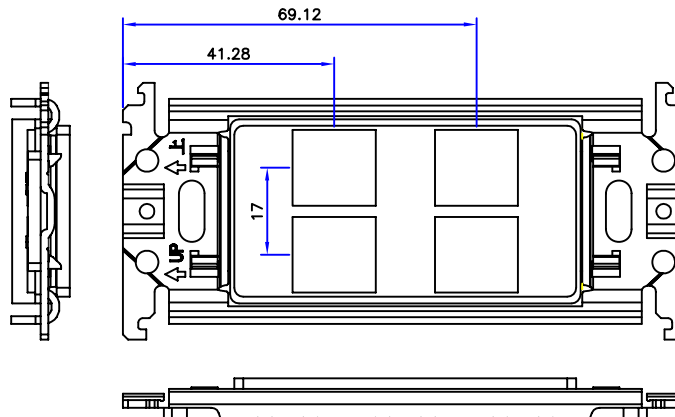

DECORA 4 PORT(07X-I04-WH-J)

METAL FRAME

DECORA 4P +METAL FRAME

WALL PLATE

2PCS SCREW

1PC WALL PLATE AND 2PCS SCREW  
IN A BLANK BIBBLE-BAG

NOTE:

- 1.DECORA:4 PORT,MATERIAL:PC,COLOR:WHITE.
- 2.METAL FRAME(PART NO.:PANASONIC WT3700020).
- 3.DECORA 4P+METAL FRAME.
- 4.JAPAN 120 TYPE WALL PLATE: MATERIAL:STAINLESS STEEL, 0.6MM.
- 5.SCREW:M3.5(PITCH=0.6MM),L=6MM,NICKEL PLATED,

NET MECHANISM Corp  
www.cabling-ol.net

SCALE	NONE		REV	A
UNIT	MM			
SHEET	1/1	DWG NO.		
DATE	03/03/10			

TITLE  
DECORA 4P +METAL FRAME

PART NO.  
SBFP-DCR04-WH

JAPAN 120 TYPE WALL PLATE

SCREW(2PCS)

1PC WALL PLATE AND 2PCS SCREW  
IN A BLANK BIBBLE-BAG

- NOTE:  
 1.JAPAN 120 TYPE WALL PLATE: MATERIAL:STAINLESS STEEL, 0.6MM.  
 2.SCREW:M3.5(PITCH=0.6MM),L=6MM,NICKEL PLATED

NET MECHANISM Corp				
www.cabling-ol.net				
SCALE	NONE		REV	A
UNIT	MM			
SHEET	1/1	DWG NO.		
DATE	07/08/09			
TITLE				
JAPAN 120 TYPE WALL PLATE				
PART NO.				