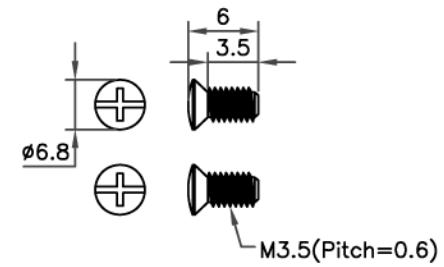

DECORA 4 PORT(07X-I04-WH-J)

METAL FRAME

DECORA 4P +METAL FRAME

WALL PLATE

2PCS SCREW

1PC WALL PLATE AND 2PCS SCREW  
IN A BLANK BIBBLE-BAG

NOTE:

- 1.DECORA:4 PORT,MATERIAL:PC,COLOR:WHITE.
- 2.METAL FRAME(PART NO.:PANASONIC WT3700020).
- 3.DECORA 4P+METAL FRAME.
- 4.JAPAN 120 TYPE WALL PLATE: MATERIAL:STAINLESS STEEL, 0.6MM.
- 5.SCREW:M3.5(PITCH=0.6MM),L=6MM,NICKEL PLATED,

NET MECHANISM Corp  
www.cabling-ol.net

SCALE	NONE		REV	A
UNIT	MM			
SHEET	1/1	DWG NO.		
DATE	03/03/10			

TITLE  
DECORA 4P +METAL FRAME

PART NO.  
SBFP-DCR04-WH

JAPAN 120 TYPE WALL PLATE

SCREW(2PCS)

1PC WALL PLATE AND 2PCS SCREW  
IN A BLANK BIBBLE-BAG

- NOTE:  
 1.JAPAN 120 TYPE WALL PLATE: MATERIAL:STAINLESS STEEL, 0.6MM.  
 2.SCREW:M3.5(PITCH=0.6MM),L=6MM,NICKEL PLATED

NET MECHANISM Corp				
www.cabling-ol.net				
SCALE	NONE		REV	A
UNIT	MM			
SHEET	1/1	DWG NO.		
DATE	07/08/09			
TITLE				
JAPAN 120 TYPE WALL PLATE				
PART NO.				