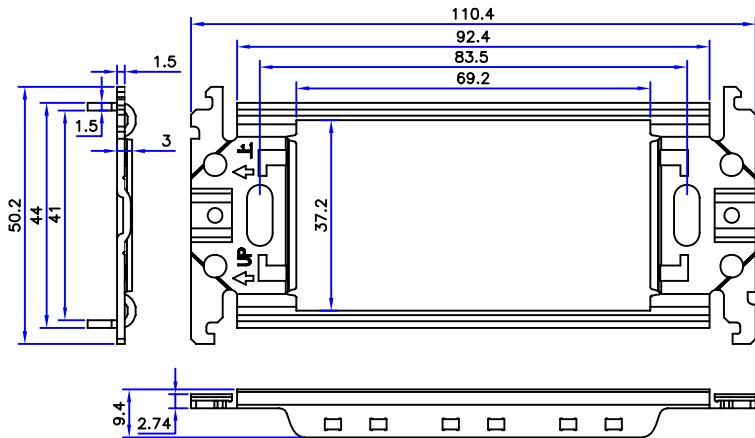

DECORA 6 PORT(07X-104-WH-J)

METAL FRAME

DECORA 6P +METAL FRAME

WALL PLATE

1PC WALL PLATE AND 2PCS SCREW  
IN A BLANK BIBBLE-BAG

- NOTE:
- 1.DECORA:6 PORT,MATERIAL:PC,COLOR:WHITE.
  - 2.METAL FRAME(PART NO.:PANASONIC WT3700020).
  - 3.DECORA 6P+METAL FRAME.
  - 4.JAPAN 120 TYPE WALL PLATE: MATERIAL:STAINLESS STEEL, 0.6MM.
  - 5.SCREW:M3.5(PITCH=0.6MM),L=6MM,NICKEL PLATED.

NET MECHANISM Corp				
www.cabling-ol.net				
SCALE	NONE		REV	A
UNIT	MM			
SHEET	1/1	DWG NO.		
DATE	03/03/10			
TITLE				
DECORA 6P +METAL FRAME				
PART NO.				
SBFP-DCR06-WH				

JAPAN 120 TYPE WALL PLATE

SCREW(2PCS)

1PC WALL PLATE AND 2PCS SCREW  
IN A BLANK BIBBLE-BAG

- NOTE:  
 1.JAPAN 120 TYPE WALL PLATE: MATERIAL:STAINLESS STEEL, 0.6MM.  
 2.SCREW:M3.5(PITCH=0.6MM),L=6MM,NICKEL PLATED

NET MECHANISM Corp				
www.cabling-ol.net				
SCALE	NONE		REV	A
UNIT	MM			
SHEET	1/1	DWG NO.		
DATE	07/08/09			
TITLE				
JAPAN 120 TYPE WALL PLATE				
PART NO.				