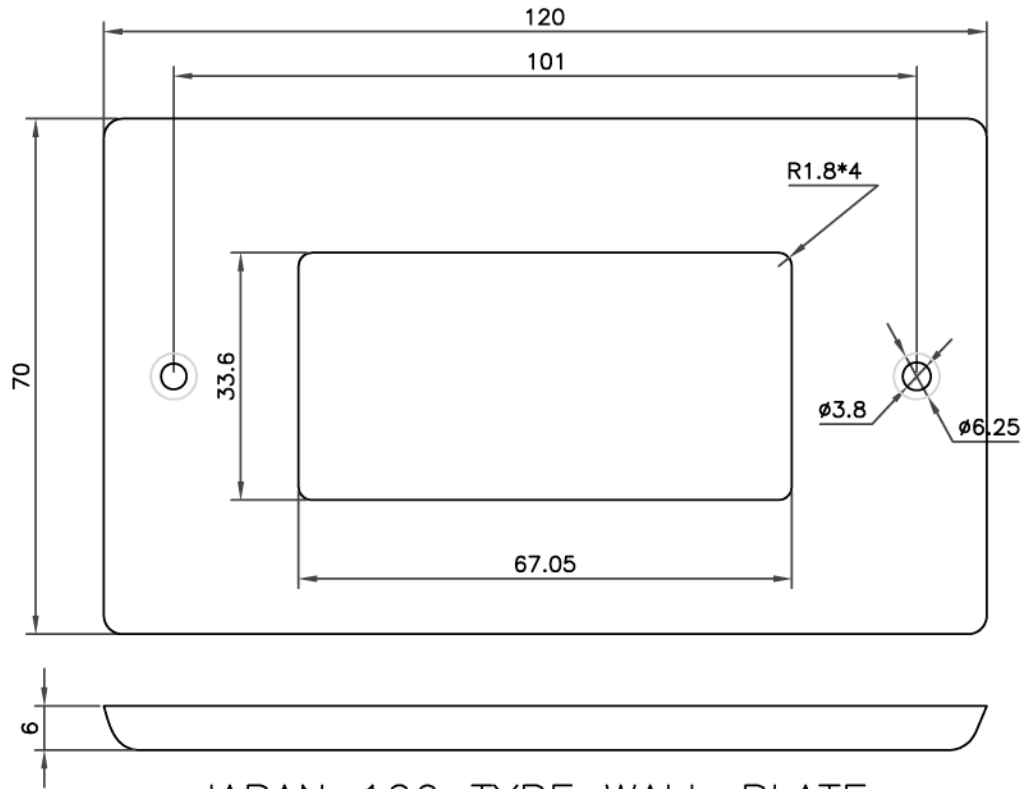

DECORA 6 PORT(07X-104-WH-J)

METAL FRAME

DECORA 6P +METAL FRAME

WALL PLATE

1PC WALL PLATE AND 2PCS SCREW  
IN A BLANK BIBBLE-BAG

- NOTE:
- 1.DECORA:6 PORT,MATERIAL:PC,COLOR:WHITE.
  - 2.METAL FRAME(PART NO.:PANASONIC WT3700020).
  - 3.DECORA 6P+METAL FRAME.
  - 4.JAPAN 120 TYPE WALL PLATE: MATERIAL:STAINLESS STEEL, 0.6MM.
  - 5.SCREW:M3.5(PITCH=0.6MM),L=6MM,NICKEL PLATED.

NET MECHANISM Corp				
www.cabling-ol.net				
SCALE	NONE		REV	A
UNIT	MM			
SHEET	1/1	DWG NO.		
DATE	03/03/10			
TITLE				
DECORA 6P +METAL FRAME				
PART NO.				
SBFP-DCR06-WH				

JAPAN 120 TYPE WALL PLATE

SCREW(2PCS)

1PC WALL PLATE AND 2PCS SCREW  
IN A BLANK BIBBLE-BAG

- NOTE:  
 1.JAPAN 120 TYPE WALL PLATE: MATERIAL:STAINLESS STEEL, 0.6MM.  
 2.SCREW:M3.5(PITCH=0.6MM),L=6MM,NICKEL PLATED

NET MECHANISM Corp				
www.cabling-ol.net				
SCALE	NONE		REV	A
UNIT	MM			
SHEET	1/1	DWG NO.		
DATE	07/08/09			
TITLE				
JAPAN 120 TYPE WALL PLATE				
PART NO.				