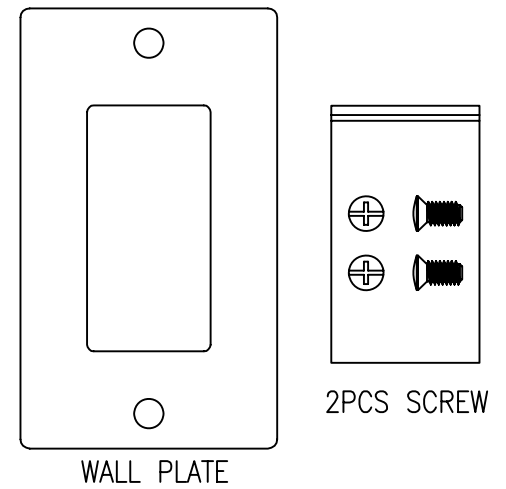

DECORA 6 PORT(07X-104-WH-J)

METAL FRAME

DECORA 6P +METAL FRAME

WALL PLATE

1PC WALL PLATE AND 2PCS SCREW  
IN A BLANK BIBBLE-BAG

- NOTE:
- 1.DECORA:6 PORT,MATERIAL:PC,COLOR:WHITE.
  - 2.METAL FRAME(PART NO.:PANASONIC WT3700020).
  - 3.DECORA 6P+METAL FRAME.
  - 4.JAPAN 120 TYPE WALL PLATE: MATERIAL:STAINLESS STEEL, 0.6MM.
  - 5.SCREW:M3.5(PITCH=0.6MM),L=6MM,NICKEL PLATED.

NET MECHANISM Corp				
www.cabling-ol.net				
SCALE	NONE		REV	A
UNIT	MM			
SHEET	1/1	DWG NO.		
DATE	03/03/10			
TITLE				
DECORA 6P +METAL FRAME				
PART NO.				
SBFP-DCR06-WH				

JAPAN 120 TYPE WALL PLATE

SCREW(2PCS)

1PC WALL PLATE AND 2PCS SCREW  
IN A BLANK BIBBLE-BAG

- NOTE:  
 1.JAPAN 120 TYPE WALL PLATE: MATERIAL:STAINLESS STEEL, 0.6MM.  
 2.SCREW:M3.5(PITCH=0.6MM),L=6MM,NICKEL PLATED

NET MECHANISM Corp				
www.cabling-ol.net				
SCALE	NONE		REV	A
UNIT	MM			
SHEET	1/1	DWG NO.		
DATE	07/08/09			
TITLE				
JAPAN 120 TYPE WALL PLATE				
PART NO.				