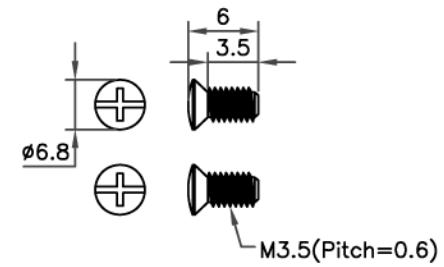

DECORA 6 PORT(07X-104-WH-J)

METAL FRAME

DECORA 6P +METAL FRAME

WALL PLATE

1PC WALL PLATE AND 2PCS SCREW  
IN A BLANK BIBBLE-BAG

- NOTE:
- 1.DECORA:6 PORT,MATERIAL:PC,COLOR:WHITE.
  - 2.METAL FRAME(PART NO.:PANASONIC WT3700020).
  - 3.DECORA 6P+METAL FRAME.
  - 4.JAPAN 120 TYPE WALL PLATE: MATERIAL:STAINLESS STEEL, 0.6MM.
  - 5.SCREW:M3.5(PITCH=0.6MM),L=6MM,NICKEL PLATED.

NET MECHANISM Corp				
www.cabling-ol.net				
SCALE	NONE		REV	A
UNIT	MM			
SHEET	1/1	DWG NO.		
DATE	03/03/10			
TITLE				
DECORA 6P +METAL FRAME				
PART NO.				
SBFP-DCR06-WH				

JAPAN 120 TYPE WALL PLATE

SCREW(2PCS)

1PC WALL PLATE AND 2PCS SCREW  
IN A BLANK BIBBLE-BAG

- NOTE:  
 1.JAPAN 120 TYPE WALL PLATE: MATERIAL:STAINLESS STEEL, 0.6MM.  
 2.SCREW:M3.5(PITCH=0.6MM),L=6MM,NICKEL PLATED

NET MECHANISM Corp				
www.cabling-ol.net				
SCALE	NONE		REV	A
UNIT	MM			
SHEET	1/1	DWG NO.		
DATE	07/08/09			
TITLE				
JAPAN 120 TYPE WALL PLATE				
PART NO.				