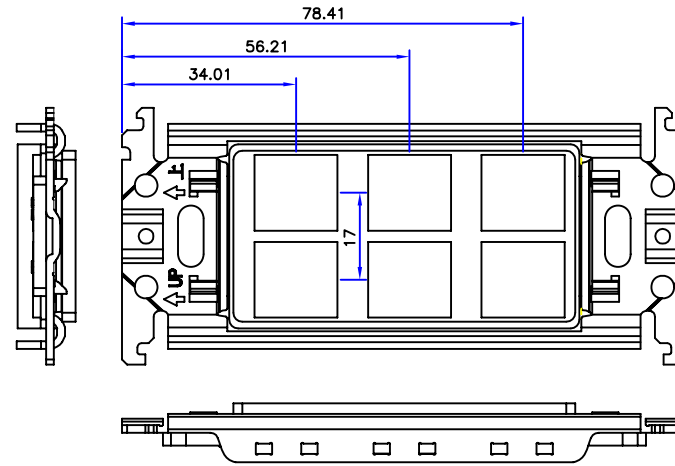

DECORA 6 PORT(07X-104-WH-J)

METAL FRAME

DECORA 6P +METAL FRAME

WALL PLATE

1PC WALL PLATE AND 2PCS SCREW  
IN A BLANK BIBBLE-BAG

- NOTE:
- 1.DECORA:6 PORT,MATERIAL:PC,COLOR:WHITE.
  - 2.METAL FRAME(PART NO.:PANASONIC WT3700020).
  - 3.DECORA 6P+METAL FRAME.
  - 4.JAPAN 120 TYPE WALL PLATE: MATERIAL:STAINLESS STEEL, 0.6MM.
  - 5.SCREW:M3.5(PITCH=0.6MM),L=6MM,NICKEL PLATED.

NET MECHANISM Corp				
www.cabling-ol.net				
SCALE	NONE		REV	A
UNIT	MM			
SHEET	1/1	DWG NO.		
DATE	03/03/10			
TITLE				
DECORA 6P +METAL FRAME				
PART NO.				
SBFP-DCR06-WH				

JAPAN 120 TYPE WALL PLATE

SCREW(2PCS)

1PC WALL PLATE AND 2PCS SCREW  
IN A BLANK BIBBLE-BAG

- NOTE:  
 1.JAPAN 120 TYPE WALL PLATE: MATERIAL:STAINLESS STEEL, 0.6MM.  
 2.SCREW:M3.5(PITCH=0.6MM),L=6MM,NICKEL PLATED

NET MECHANISM Corp				
www.cabling-ol.net				
SCALE	NONE		REV	A
UNIT	MM			
SHEET	1/1	DWG NO.		
DATE	07/08/09			
TITLE				
JAPAN 120 TYPE WALL PLATE				
PART NO.				