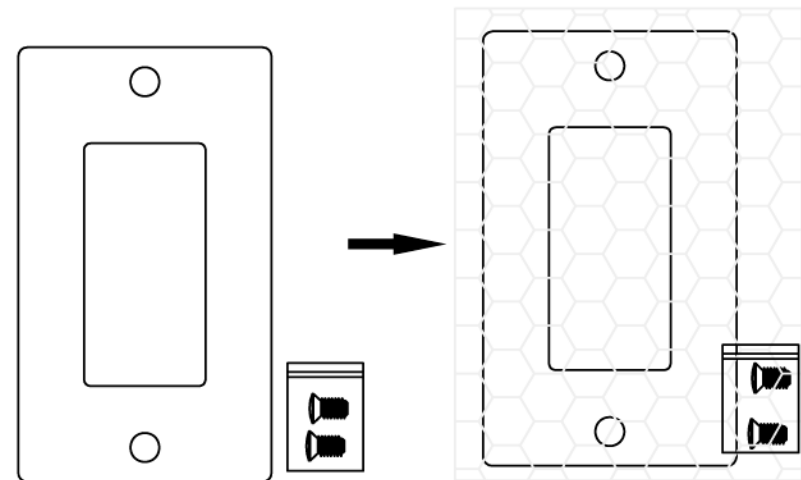

DECORA 6 PORT(07X-104-WH-J)

METAL FRAME

DECORA 6P +METAL FRAME

WALL PLATE

1PC WALL PLATE AND 2PCS SCREW  
IN A BLANK BIBBLE-BAG

- NOTE:
- 1.DECORA:6 PORT,MATERIAL:PC,COLOR:WHITE.
  - 2.METAL FRAME(PART NO.:PANASONIC WT3700020).
  - 3.DECORA 6P+METAL FRAME.
  - 4.JAPAN 120 TYPE WALL PLATE: MATERIAL:STAINLESS STEEL, 0.6MM.
  - 5.SCREW:M3.5(PITCH=0.6MM),L=6MM,NICKEL PLATED.

SCREW(2PCS)

1PC WALL PLATE AND 2PCS SCREW  
IN A BLANK BIBBLE-BAG

- NOTE:  
 1.JAPAN 120 TYPE WALL PLATE: MATERIAL:STAINLESS STEEL, 0.6MM.  
 2.SCREW:M3.5(PITCH=0.6MM),L=6MM,NICKEL PLATED

NET MECHANISM Corp				
www.cabling-ol.net				
SCALE	NONE		REV	A
UNIT	MM			
SHEET	1/1	DWG NO.		
DATE	07/08/09			
TITLE				
JAPAN 120 TYPE WALL PLATE				
PART NO.				