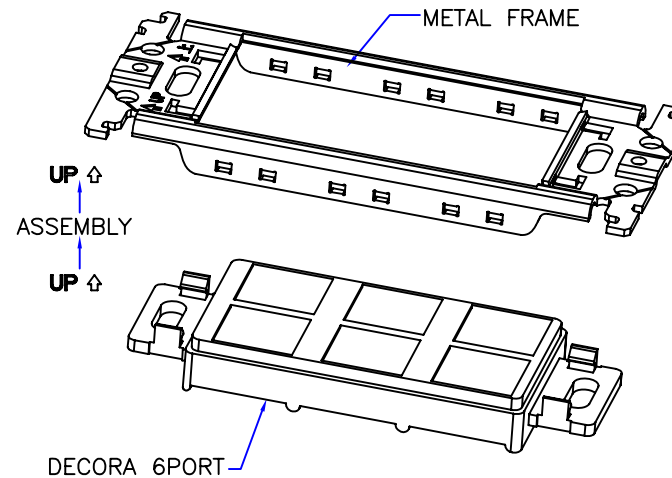

DECORA 6 PORT(07X-104-WH-J)

METAL FRAME

DECORA 6P +METAL FRAME

WALL PLATE

1PC WALL PLATE AND 2PCS SCREW  
IN A BLANK BIBBLE-BAG

- NOTE:
- 1.DECORA:6 PORT,MATERIAL:PC,COLOR:WHITE.
  - 2.METAL FRAME(PART NO.:PANASONIC WT3700020).
  - 3.DECORA 6P+METAL FRAME.
  - 4.JAPAN 120 TYPE WALL PLATE: MATERIAL:STAINLESS STEEL, 0.6MM.
  - 5.SCREW:M3.5(PITCH=0.6MM),L=6MM,NICKEL PLATED.

SCREW(2PCS)

1PC WALL PLATE AND 2PCS SCREW  
IN A BLANK BIBBLE-BAG

- NOTE:  
 1.JAPAN 120 TYPE WALL PLATE: MATERIAL:STAINLESS STEEL, 0.6MM.  
 2.SCREW:M3.5(PITCH=0.6MM),L=6MM,NICKEL PLATED

NET MECHANISM Corp				
www.cabling-ol.net				
SCALE	NONE		REV	A
UNIT	MM			
SHEET	1/1	DWG NO.		
DATE	07/08/09			
TITLE				
JAPAN 120 TYPE WALL PLATE				
PART NO.				