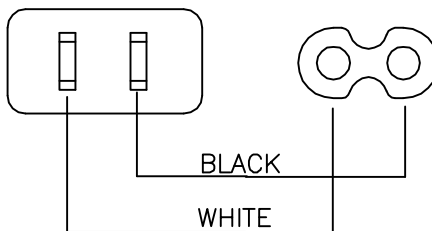

Point marking

KC-042: JET

KC-007B: JET

1. CABLE: VCTFK 2\*0.75mm<sup>2</sup> JACKET BLACK OD=φ4.3\*6.6±0.1mm
2. PVC: 88 A PVC BLACK
3. COLOR: BLACK
4. Tie: BLACK

NET MECHANISM Corp www.cabling-ol.net				
SCALE	NONE		REV	B
UNIT	MM			
SHEET	1/1	DWG NO. K427B1Q8200BR		
DATE	17/07/31			
TITLE				
PART NO. ACJ-2PS-WOG-02				