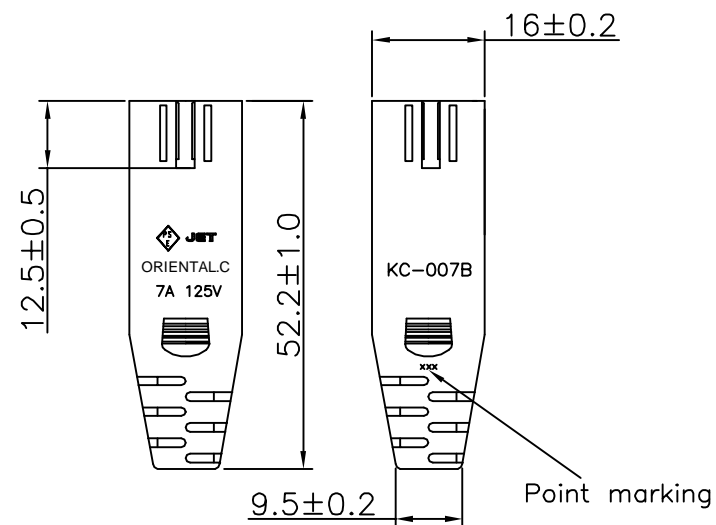

Point marking

KC-042: JET

KC-007B: JET

1. CABLE: VCTFK 2\*0.75mm<sup>2</sup> JACKET BLACK OD=φ4.3\*6.6±0.1mm
2. PVC: 88 A PVC BLACK
3. COLOR: BLACK
4. Tie: BLACK

NET MECHANISM Corp www.cabling-ol.net				
SCALE	NONE		REV	B
UNIT	MM			
SHEET	1/1	DWG NO. K427B1Q8200BR		
DATE	17/07/31			
TITLE				
PART NO. ACJ-2PS-WOG-02				