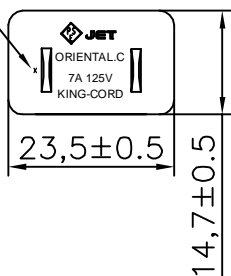

Point marking

KC-042: JET

KC-007B: JET

1. CABLE: VCTFK 2\*0.75mm<sup>2</sup> JACKET BLACK OD=φ4.3\*6.6±0.1mm
2. PVC: 88 A PVC BLACK
3. COLOR: BLACK
4. Tie: BLACK

NET MECHANISM Corp www.cabling-ol.net				
SCALE	NONE		REV	B
UNIT	MM			
SHEET	1/1	DWG NO. K427B1Q8200BR		
DATE	17/07/31			
TITLE				
PART NO. ACJ-2PS-WOG-02				