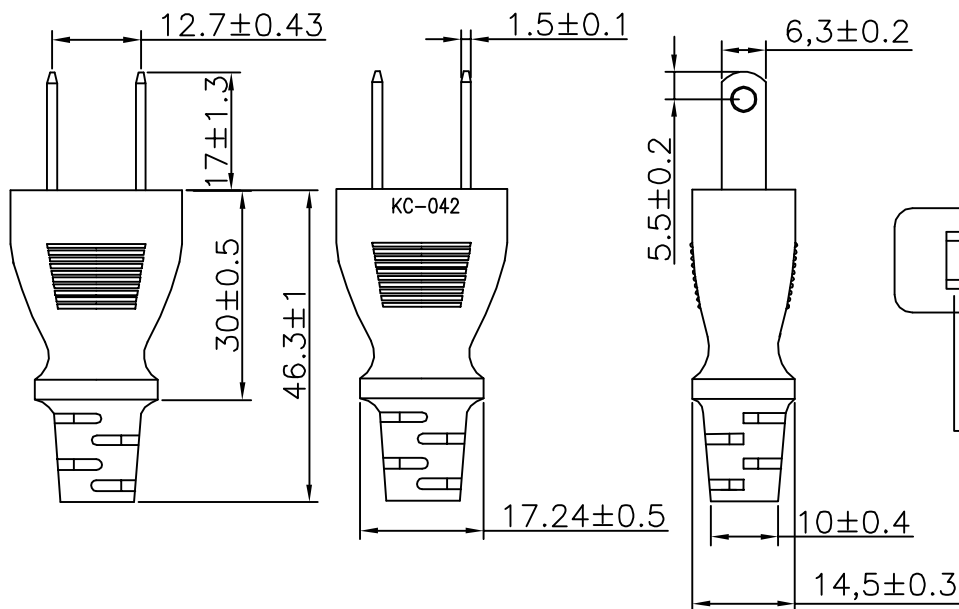

Point marking

KC-042: JET

KC-007B: JET

1. CABLE: VCTFK 2\*0.75mm<sup>2</sup> JACKET BLACK OD=φ4.3\*6.6±0.1mm
2. PVC: 88 A PVC BLACK
3. COLOR: BLACK
4. Tie: BLACK

NET MECHANISM Corp www.cabling-ol.net				
SCALE	NONE		REV	B
UNIT	MM			
SHEET	1/1	DWG NO. K427B1Q8200BR		
DATE	17/07/31			
TITLE				
PART NO. ACJ-2PS-WOG-02				