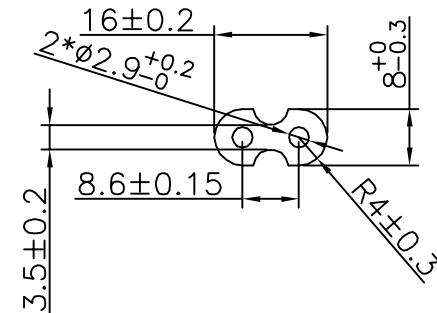

Point marking

KC-042: JET

KC-007B: JET

1. CABLE: VCTFK 2\*0.75mm<sup>2</sup> JACKET BLACK OD=φ4.3\*6.6±0.1mm
2. PVC: 88 A PVC BLACK
3. COLOR: BLACK
4. Tie: BLACK

NET MECHANISM Corp www.cabling-ol.net				
SCALE	NONE		REV	B
UNIT	MM			
SHEET	1/1	DWG NO. K427B1Q8200BR		
DATE	17/07/31			
TITLE				
PART NO. ACJ-2PS-WOG-02				