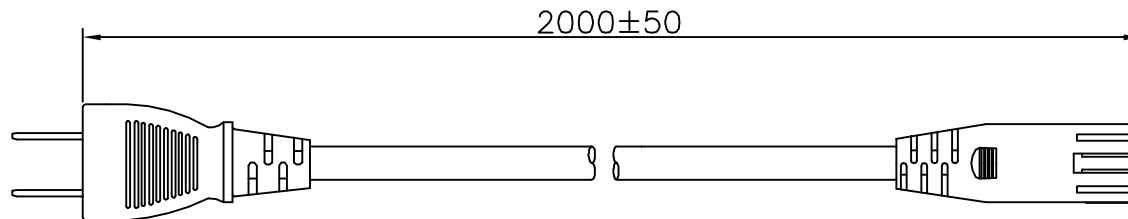

Point marking

KC-042: JET

KC-007B: JET

1. CABLE: VCTFK 2\*0.75mm<sup>2</sup> JACKET BLACK OD=φ4.3\*6.6±0.1mm
2. PVC: 88 A PVC BLACK
3. COLOR: BLACK
4. Tie: BLACK

NET MECHANISM Corp www.cabling-ol.net				
SCALE	NONE		REV	B
UNIT	MM			
SHEET	1/1	DWG NO. K427B1Q8200BR		
DATE	17/07/31			
TITLE				
PART NO. ACJ-2PS-WOG-02				