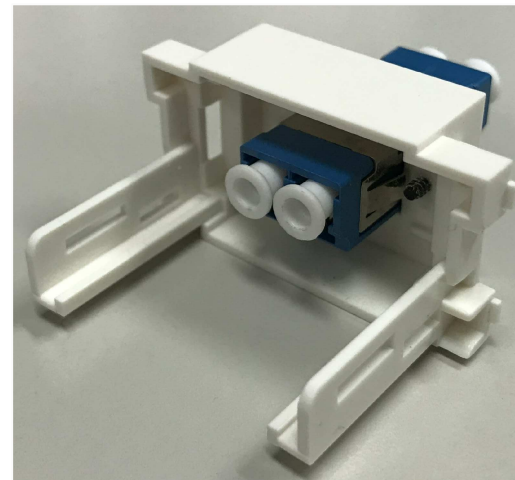

RevNo	Revision note	Rev-By	RevDate	Signature	Checked

ITEM NO: 62324000640101 FA-2400-LC-DUSCA-CE RAL9010

ITEM NO.	FA-2400-LC-DUSCA-CE RAL9010				
PART NO.					
DESIGNED BY TSAI	DATE	190225	UNIT	MM	
	SCALE	Free	VER.	1	
NO.		Checked by			
APPR:		Approved by -date			