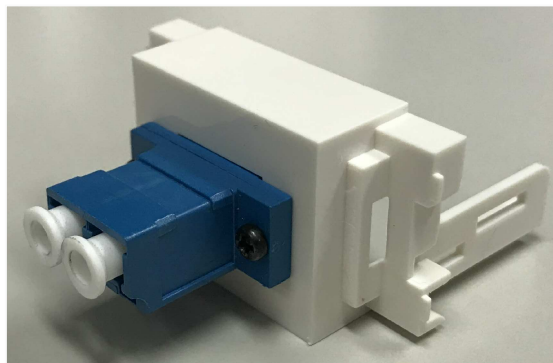

RevNo	Revision note	Rev-By	RevDate	Signature	Checked

ITEM NO: 62324000640101 FA-2400-LC-DUSCA-CE RAL9010

ITEM NO.	FA-2400-LC-DUSCA-CE RAL9010				
PART NO.					
DESIGNED BY TSAI	DATE	190225	UNIT	MM	
	SCALE	Free	VER.	1	
NO.		Checked by			
APPR:		Approved by -date			