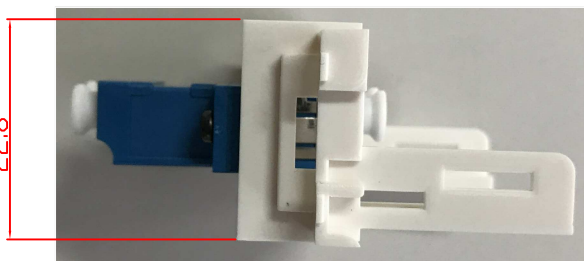

RevNo	Revision note	Rev-By	RevDate	Signature	Checked

ITEM NO: 62324000640101 FA-2400-LC-DUSCA-CE RAL9010

ITEM NO.	FA-2400-LC-DUSCA-CE RAL9010				
PART NO.					
DESIGNED BY TSAI	DATE	190225	UNIT	MM	
	SCALE	Free	VER.	1	
NO.		Checked by			
APPR:		Approved by -date			