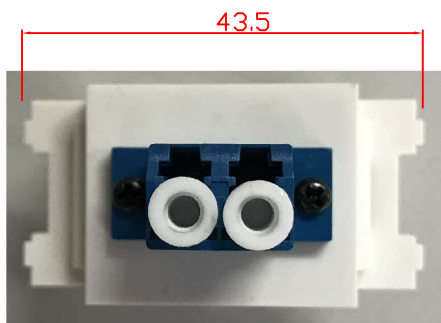

RevNo	Revision note	Rev-By	RevDate	Signature	Checked

ITEM NO: 62324000640101 FA-2400-LC-DUSCA-CE RAL9010

ITEM NO.	FA-2400-LC-DUSCA-CE RAL9010				
PART NO.					
DESIGNED BY TSAI	DATE	190225	UNIT	MM	
	SCALE	Free	VER.	1	
NO.		Checked by			
APPR:		Approved by -date			