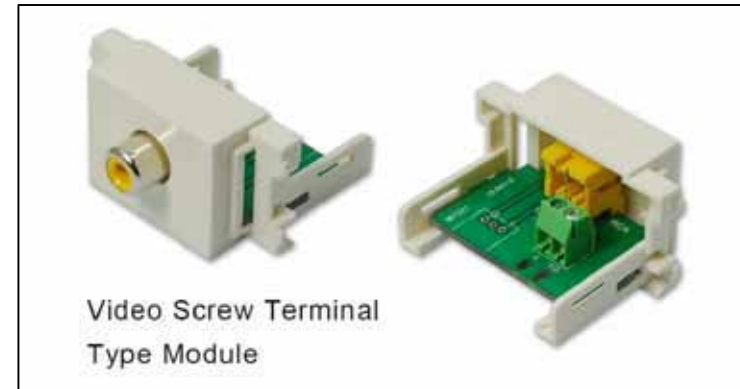

# ITEM NO: FA-2400-RCA

Screw Type Terminal Block

Video Screw Terminal Type Module

**Pin Out:**

1G — Y/GND

1 — Yellow

Yellow

Compostive Video

**FEATURES:**

- RCA Compostie Audio Module
- Screw Type Terminal Block
- Material : ABS
- Color : RAL9010
- Size: 28 x 23 x 33mm
- Connector Suitable Electric Wire:AWG 24-18

ITEM NO.		FA-2400-RCA			
PART NO.					
DESIGNED BY		DATE	190819	UNIT	MM
		SCALE	1:1	VER.	1
NO.		Checked by			
APPR:		Approved by -date			