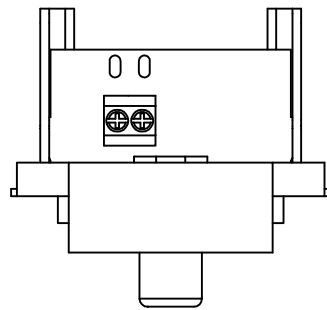

# ITEM NO: FA-2400-RCA

Screw Type Terminal Block

Video Screw Terminal Type Module

**Pin Out:**

1G — Y/GND

1 — Yellow

Yellow

Compostive Video

**FEATURES:**

- RCA Compostie Audio Module
- Screw Type Terminal Block
- Material : ABS
- Color : RAL9010
- Size: 28 x 23 x 33mm
- Connector Suitable Electric Wire:AWG 24-18

ITEM NO.		FA-2400-RCA			
PART NO.					
DESIGNED BY		DATE	190819	UNIT	MM
		SCALE	1:1	VER.	1
NO.		Checked by			
APPR:		Approved by -date			