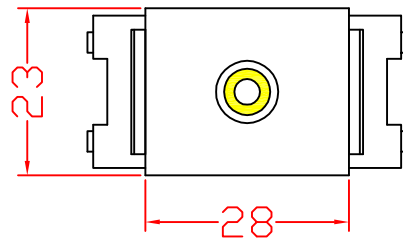

# ITEM NO: FA-2400-RCA

Screw Type Terminal Block

Video Screw Terminal Type Module

**Pin Out:**

1G — Y/GND

1 — Yellow

Yellow

Compostive Video

**FEATURES:**

- RCA Compostie Audio Module
- Screw Type Terminal Block
- Material : ABS
- Color : RAL9010
- Size: 28 x 23 x 33mm
- Connector Suitable Electric Wire:AWG 24-18

ITEM NO.		FA-2400-RCA			
PART NO.					
DESIGNED BY		DATE	190819	UNIT	MM
		SCALE	1:1	VER.	1
NO.		Checked by			
APPR:		Approved by -date			