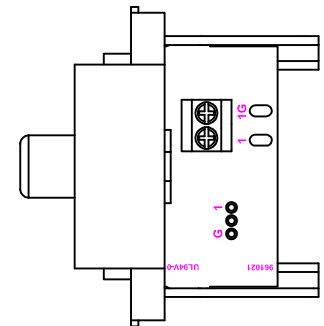

# ITEM NO: FA-2400-RCA

Screw Type Terminal Block

Video Screw Terminal Type Module

**Pin Out:**

1G — Y/GND

1 — Yellow

Yellow

Compostive Video

**FEATURES:**

- RCA Compostie Audio Module
- Screw Type Terminal Block
- Material : ABS
- Color : RAL9010
- Size: 28 x 23 x 33mm
- Connector Suitable Electric Wire:AWG 24-18

ITEM NO.		FA-2400-RCA			
PART NO.					
DESIGNED BY		DATE	190819	UNIT	MM
		SCALE	1:1	VER.	1
NO.		Checked by			
APPR:		Approved by -date			