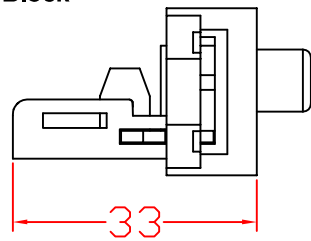

# ITEM NO: FA-2400-RCA

Screw Type Terminal Block

Video Screw Terminal Type Module

**Pin Out:**

1G — Y/GND

1 — Yellow

Yellow

Compostive Video

**FEATURES:**

- RCA Compostie Audio Module
- Screw Type Terminal Block
- Material : ABS
- Color : RAL9010
- Size: 28 x 23 x 33mm
- Connector Suitable Electric Wire:AWG 24-18

ITEM NO.		FA-2400-RCA			
PART NO.					
DESIGNED BY		DATE	190819	UNIT	MM
		SCALE	1:1	VER.	1
NO.		Checked by			
APPR:		Approved by -date			