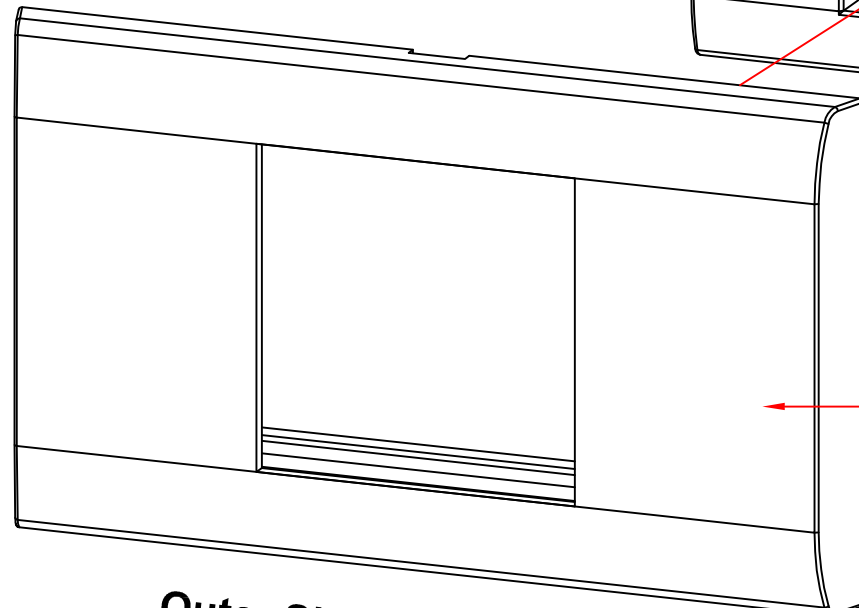

RevNo	Revision note	Rev-By	RevDate	Signature	Checked

PART NO: 61125700020
ITEM NO: FA-2570-45

PLS-FA-2570B

(Front View)

PLS-FA-2570U-45

(Rear View)

Outer Size: 120x70 mm
 Inner Size: 45x45 mm

材質 : ABS
 顏色 : RAL9010 (白色)

NO.	PART NO.	ITEM NO.	Q'TY	MATERIAL
1		PLS-FA-2570U-45	1	ABS
2		PLS-FA-2570B	1	ABS
3	964010	螺絲 S-OFHL-#6-T32x25 鍍	2	

ITEM NO.	FA-2570-45 (45mm 孔前板+背板組合圖)			
PART NO.	61125700020			
DESIGNED BY	DATE	161213	UNIT	MM
SSUMIN	SCALE	1:1	VER.	1
NO.	Checked by			
APPR:	Approved by	-date		