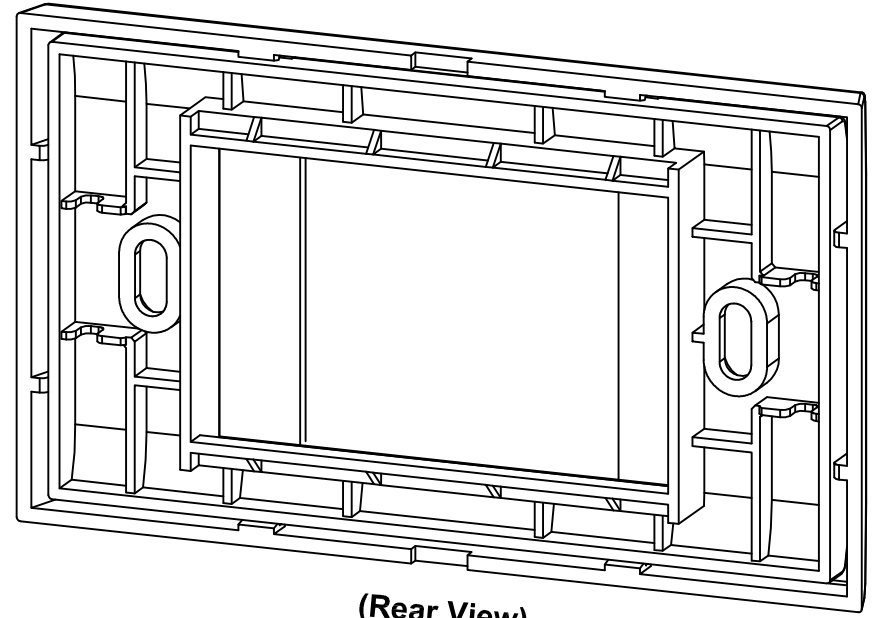

RevNo	Revision note	Rev-By	RevDate	Signature	Checked

PART NO: 61125700020
ITEM NO: FA-2570-45

PLS-FA-2570B

(Front View)

PLS-FA-2570U-45

(Rear View)

Outer Size: 120x70 mm
 Inner Size: 45x45 mm

材質 : ABS
 顏色 : RAL9010 (白色)

NO.	PART NO.	ITEM NO.	Q'TY	MATERIAL
1		PLS-FA-2570U-45	1	ABS
2		PLS-FA-2570B	1	ABS
3	964010	螺絲 S-OFHL-#6-T32x25 鍍	2	

ITEM NO.	FA-2570-45 (45mm 孔前板+背板組合圖)			
PART NO.	61125700020			
DESIGNED BY	DATE	161213	UNIT	MM
SSUMIN	SCALE	1:1	VER.	1
NO.	Checked by			
APPR:	Approved by	-date		