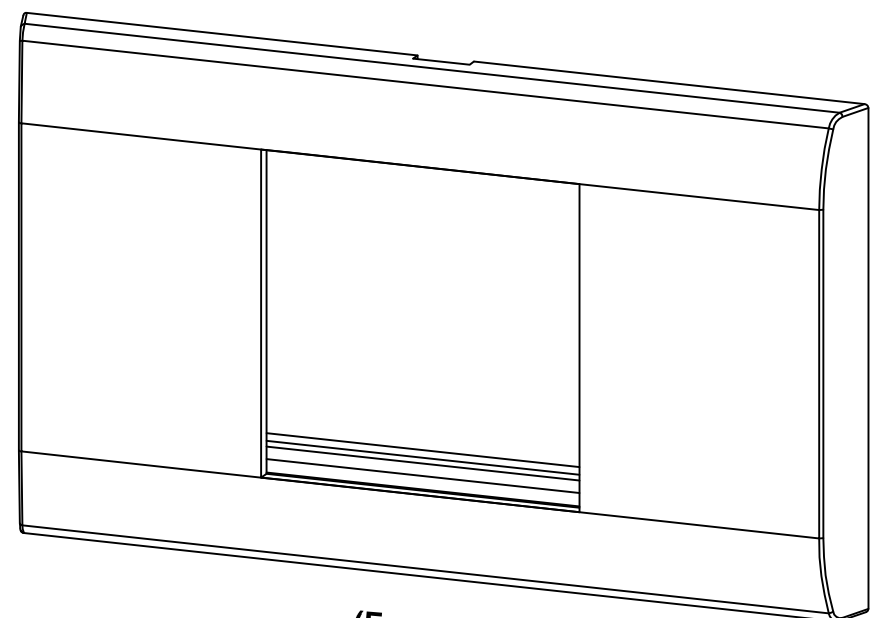

RevNo	Revision note	Rev-By	RevDate	Signature	Checked

PART NO: 61125700020
ITEM NO: FA-2570-45

PLS-FA-2570B

(Front View)

PLS-FA-2570U-45

(Rear View)

Outer Size: 120x70 mm
 Inner Size: 45x45 mm

材質 : ABS
 顏色 : RAL9010 (白色)

NO.	PART NO.	ITEM NO.	Q'TY	MATERIAL
1		PLS-FA-2570U-45	1	ABS
2		PLS-FA-2570B	1	ABS
3	964010	螺絲 S-OFHL-#6-T32x25 鍍	2	

ITEM NO.	FA-2570-45 (45mm 孔前板+背板組合圖)			
PART NO.	61125700020			
DESIGNED BY	DATE	161213	UNIT	MM
SSUMIN	SCALE	1:1	VER.	1
NO.	Checked by			
APPR:	Approved by	-date		