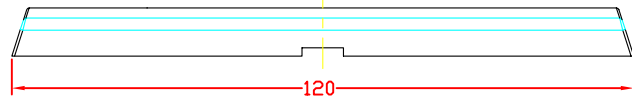

RevNo	Revision note	Rev-By	RevDate	Signature	Checked

FACE PLATE - 70 x 120 mm

ITEM NO: FA-2570

Features:

- Double Plate Style
- Color : RAL9010
- Size: 70 x 120 mm

A-A Section

B-B Section

ITEM NO.	FA-2570			
CUSTOMER NO.				
DESIGNED BY ALEX	DATE	121008	UNIT	MM
	SCALE	1:1	VER.	1
NO.	Checked by			
APPR:	Approved by -date			