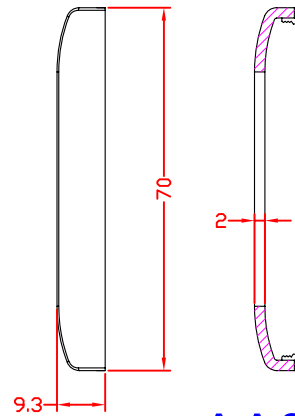

RevNo	Revision note	Rev-By	RevDate	Signature	Checked

FACE PLATE - 70 x 120 mm

ITEM NO: FA-2570

Features:

- Double Plate Style
- Color : RAL9010
- Size: 70 x 120 mm

A-A Section

B-B Section

ITEM NO.	FA-2570			
CUSTOMER NO.				
DESIGNED BY ALEX	DATE	121008	UNIT	MM
	SCALE	1:1	VER.	1
NO.	Checked by			
APPR:	Approved by -date			