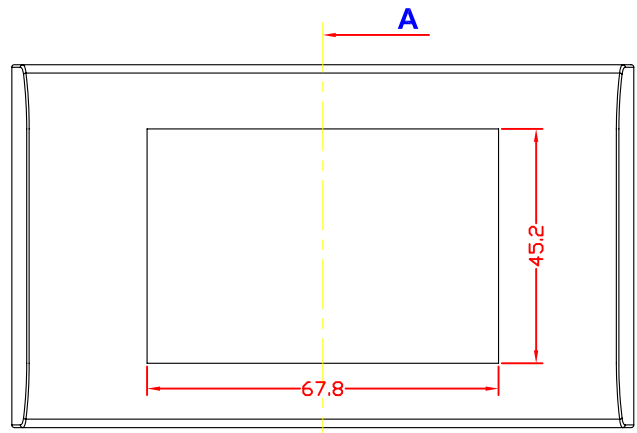

RevNo	Revision note	Rev-By	RevDate	Signature	Checked

FACE PLATE - 70 x 120 mm

ITEM NO: FA-2570

Features:

- Double Plate Style
- Color : RAL9010
- Size: 70 x 120 mm

A-A Section

B-B Section

ITEM NO.	FA-2570			
CUSTOMER NO.				
DESIGNED BY ALEX	DATE	121008	UNIT	MM
	SCALE	1:1	VER.	1
NO.	Checked by			
APPR:	Approved by -date			