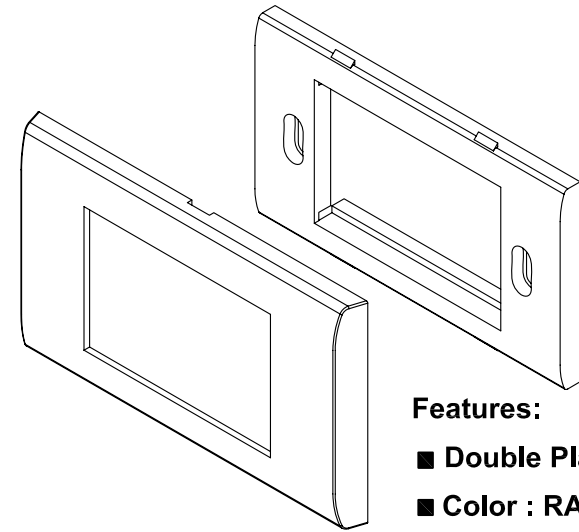

RevNo	Revision note	Rev-By	RevDate	Signature	Checked

FACE PLATE - 70 x 120 mm

ITEM NO: FA-2570

Features:

- Double Plate Style
- Color : RAL9010
- Size: 70 x 120 mm

A-A Section

B-B Section

ITEM NO.	FA-2570			
CUSTOMER NO.				
DESIGNED BY ALEX	DATE	121008	UNIT	MM
	SCALE	1:1	VER.	1
NO.	Checked by			
APPR:	Approved by -date			