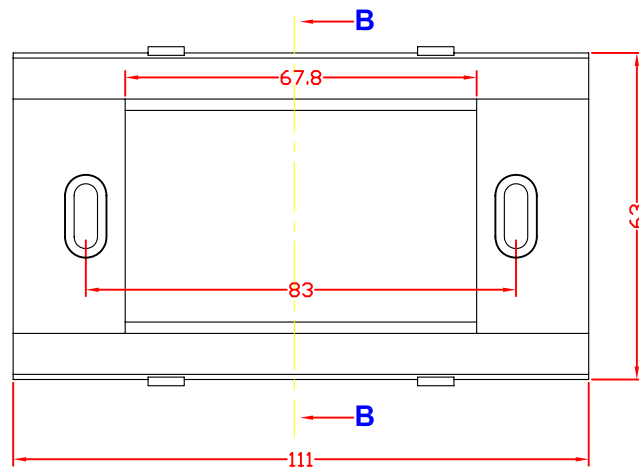

RevNo	Revision note	Rev-By	RevDate	Signature	Checked

FACE PLATE - 70 x 120 mm

ITEM NO: FA-2570

Features:

- Double Plate Style
- Color : RAL9010
- Size: 70 x 120 mm

A-A Section

B-B Section

ITEM NO.	FA-2570			
CUSTOMER NO.				
DESIGNED BY ALEX	DATE	121008	UNIT	MM
	SCALE	1:1	VER.	1
NO.	Checked by			
APPR:	Approved by -date			