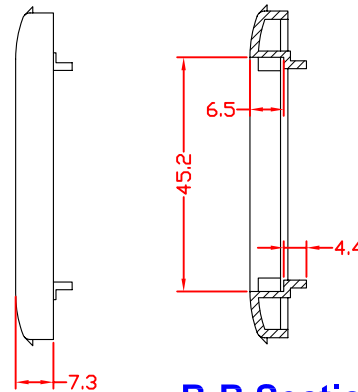

RevNo	Revision note	Rev-By	RevDate	Signature	Checked

FACE PLATE - 70 x 120 mm

ITEM NO: FA-2570

Features:

- Double Plate Style
- Color : RAL9010
- Size: 70 x 120 mm

A-A Section

B-B Section

ITEM NO.	FA-2570			
CUSTOMER NO.				
DESIGNED BY ALEX	DATE	121008	UNIT	MM
	SCALE	1:1	VER.	1
NO.	Checked by			
APPR:	Approved by -date			