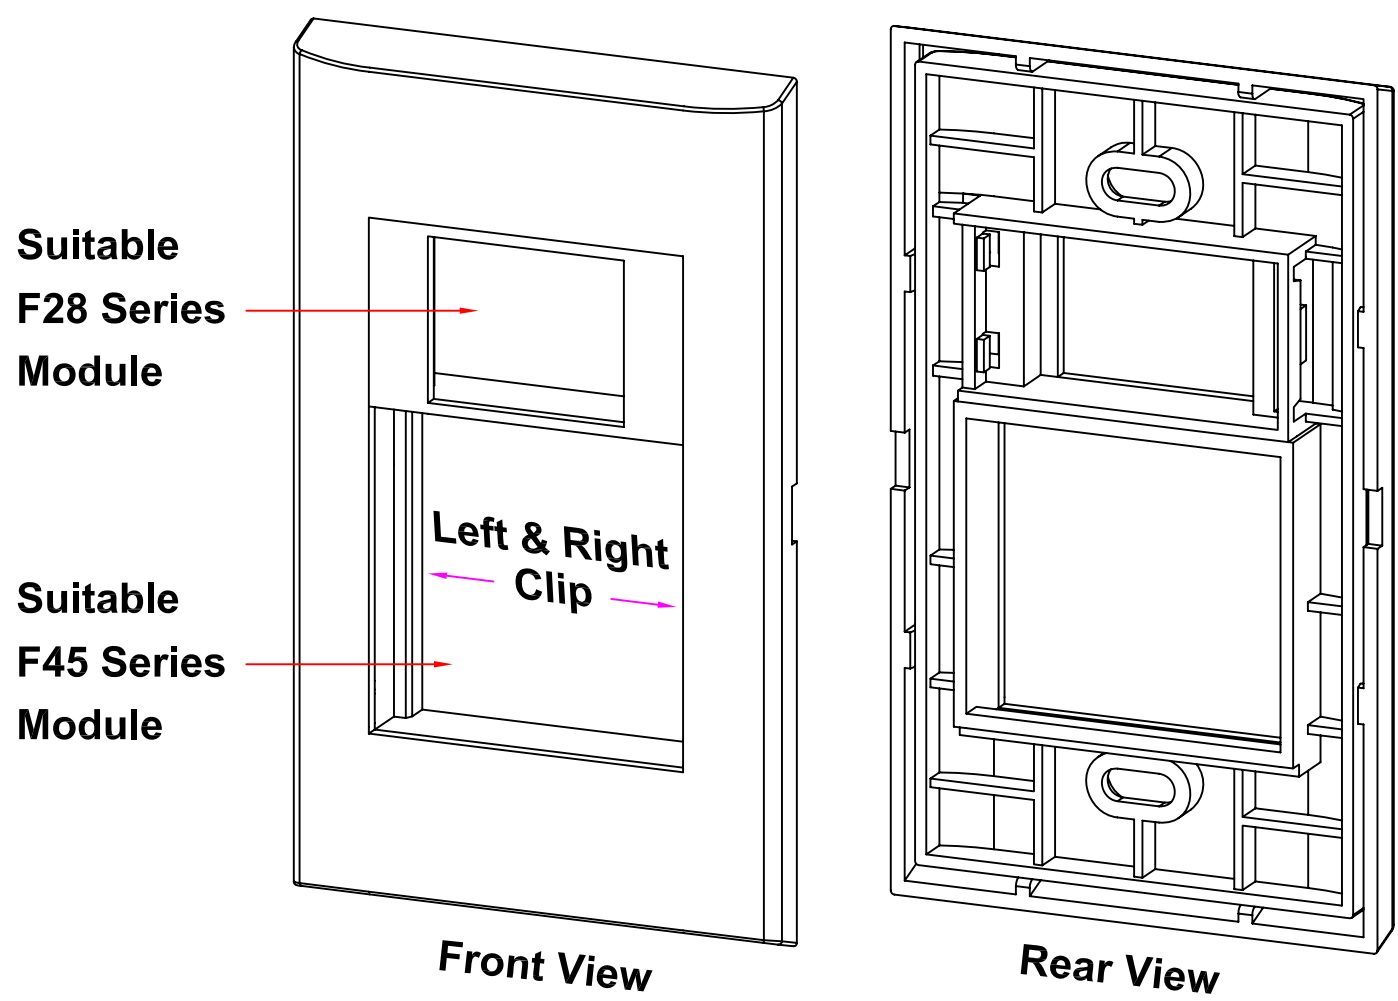

RevNo	Revision note	Rev-By	RevDate	Signature	Checked

(F28 + F45) STYLE FACE PLATE

ITEM NO: FA-2575LR (Left & Right Clip)

- FEATURES:**
- 1 port For F28 Module
Inner Size: 28x23 mm
 - 1 port For F45 Module
Inner Size: 45x45 mm
 - Outer Size: 70x120 mm
 - Material: ABS

Optional Suitable Modules

F45 Series Module

F28 Series Module

Notes:
Many kind of Suitable Modules,
Please see our catalogue.

ITEM NO.	FA-2575LR (Left & Right Clip)			
CUSTOMER NO.				
DESIGNED BY	DATE	150330	UNIT	MM
ALEX	SCALE	1:1	VER.	1
NO.	Checked by			
APPR:	Approved by	-date		