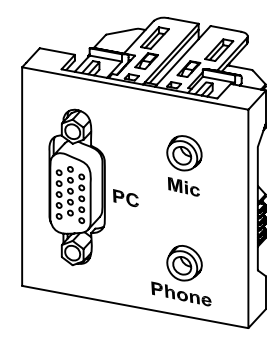

RevNo	Revision note	Rev-By	RevDate	Signature	Checked

(F28 + F45) STYLE FACE PLATE

ITEM NO: FA-2575LR (Left & Right Clip)

- FEATURES:**
- 1 port For F28 Module
Inner Size: 28x23 mm
 - 1 port For F45 Module
Inner Size: 45x45 mm
 - Outer Size: 70x120 mm
 - Material: ABS

Optional Suitable Modules

F45 Series Module

F28 Series Module

Notes:
Many kind of Suitable Modules,
Please see our catalogue.

ITEM NO.	FA-2575LR (Left & Right Clip)			
CUSTOMER NO.				
DESIGNED BY	DATE	150330	UNIT	MM
ALEX	SCALE	1:1	VER.	1
NO.	Checked by			
APPR:	Approved by	-date		