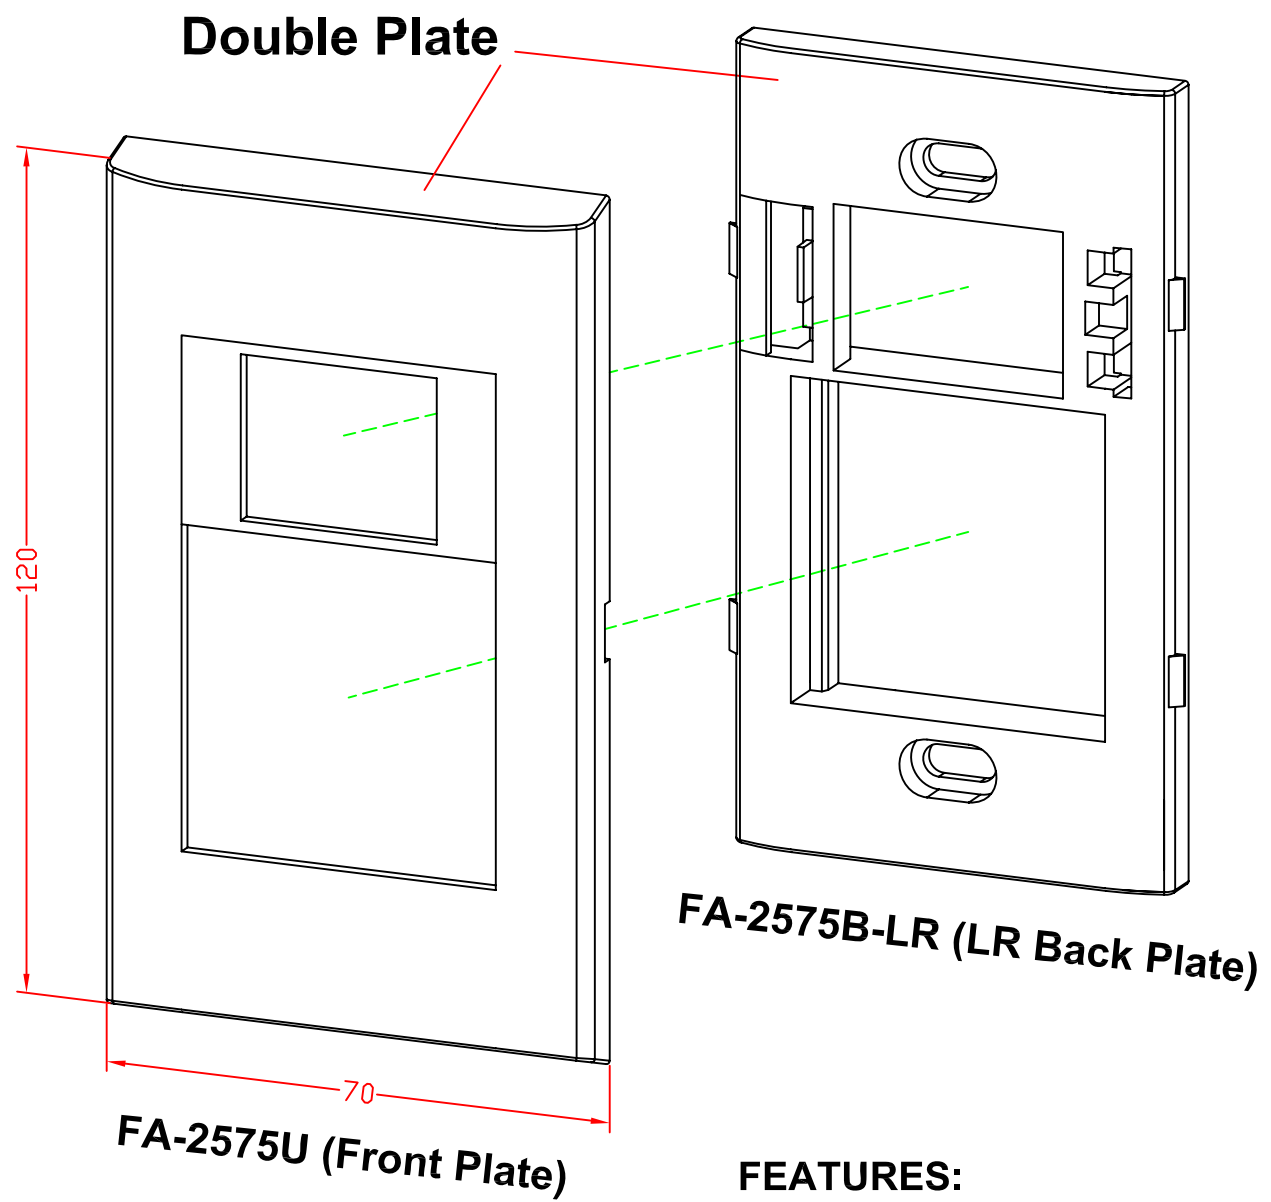

RevNo	Revision note	Rev-By	RevDate	Signature	Checked

(F28 + F45) STYLE FACE PLATE

ITEM NO: FA-2575LR (Left & Right Clip)

- FEATURES:**
- 1 port For F28 Module
Inner Size: 28x23 mm
 - 1 port For F45 Module
Inner Size: 45x45 mm
 - Outer Size: 70x120 mm
 - Material: ABS

Optional Suitable Modules

F45 Series Module

F28 Series Module

Notes:
Many kind of Suitable Modules,
Please see our catalogue.

ITEM NO.	FA-2575LR (Left & Right Clip)			
CUSTOMER NO.				
DESIGNED BY	DATE	150330	UNIT	MM
ALEX	SCALE	1:1	VER.	1
NO.	Checked by			
APPR:	Approved by	-date		