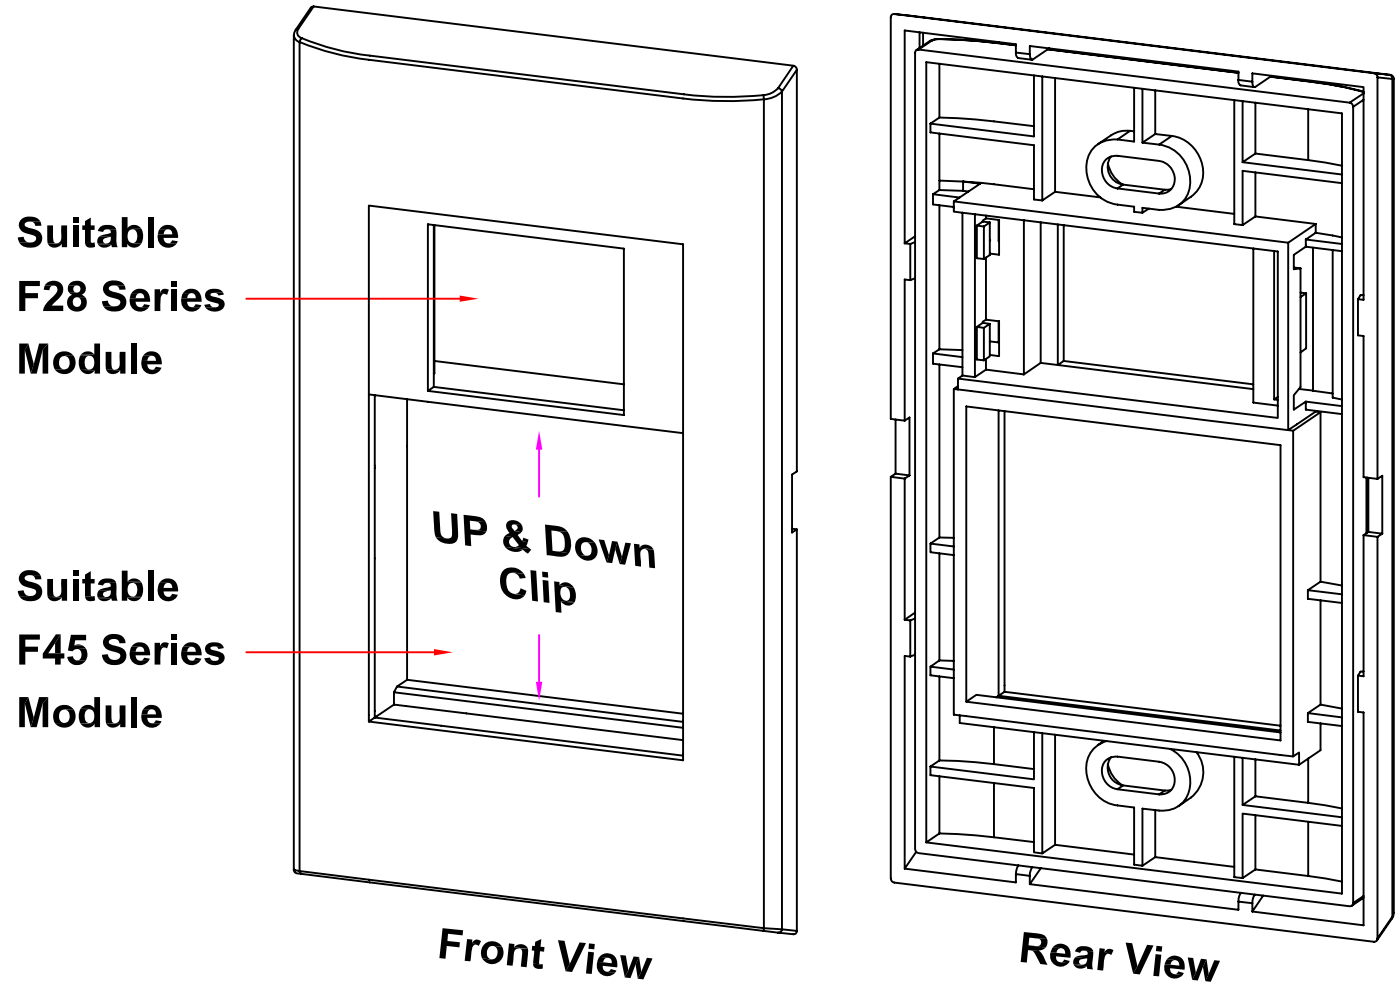

RevNo	Revision note	Rev-By	RevDate	Signature	Checked

(F28 + F45) STYLE FACE PLATE

ITEM NO: FA-2575UD (Up & Down Clip)

- FEATURES:**
- 1 port of For F28 Module
Inner Size: 28x23 mm
 - 1 port of For F45 Module
Inner Size: 45x45 mm
 - Outer Size: 70x120 mm
 - Material: ABS

Optional Suitable Modules

F45 Series Module

F28 Series Module

Notes:
Many kind of Suitable Modules,
Please see our catalogue.

ITEM NO.	FA-2575UD (Up & Down Clip)			
CUSTOMER NO.				
DESIGNED BY	DATE	150330	UNIT	MM
ALEX	SCALE	1:1	VER.	1
NO.	Checked by			
APPR:	Approved by	-date		