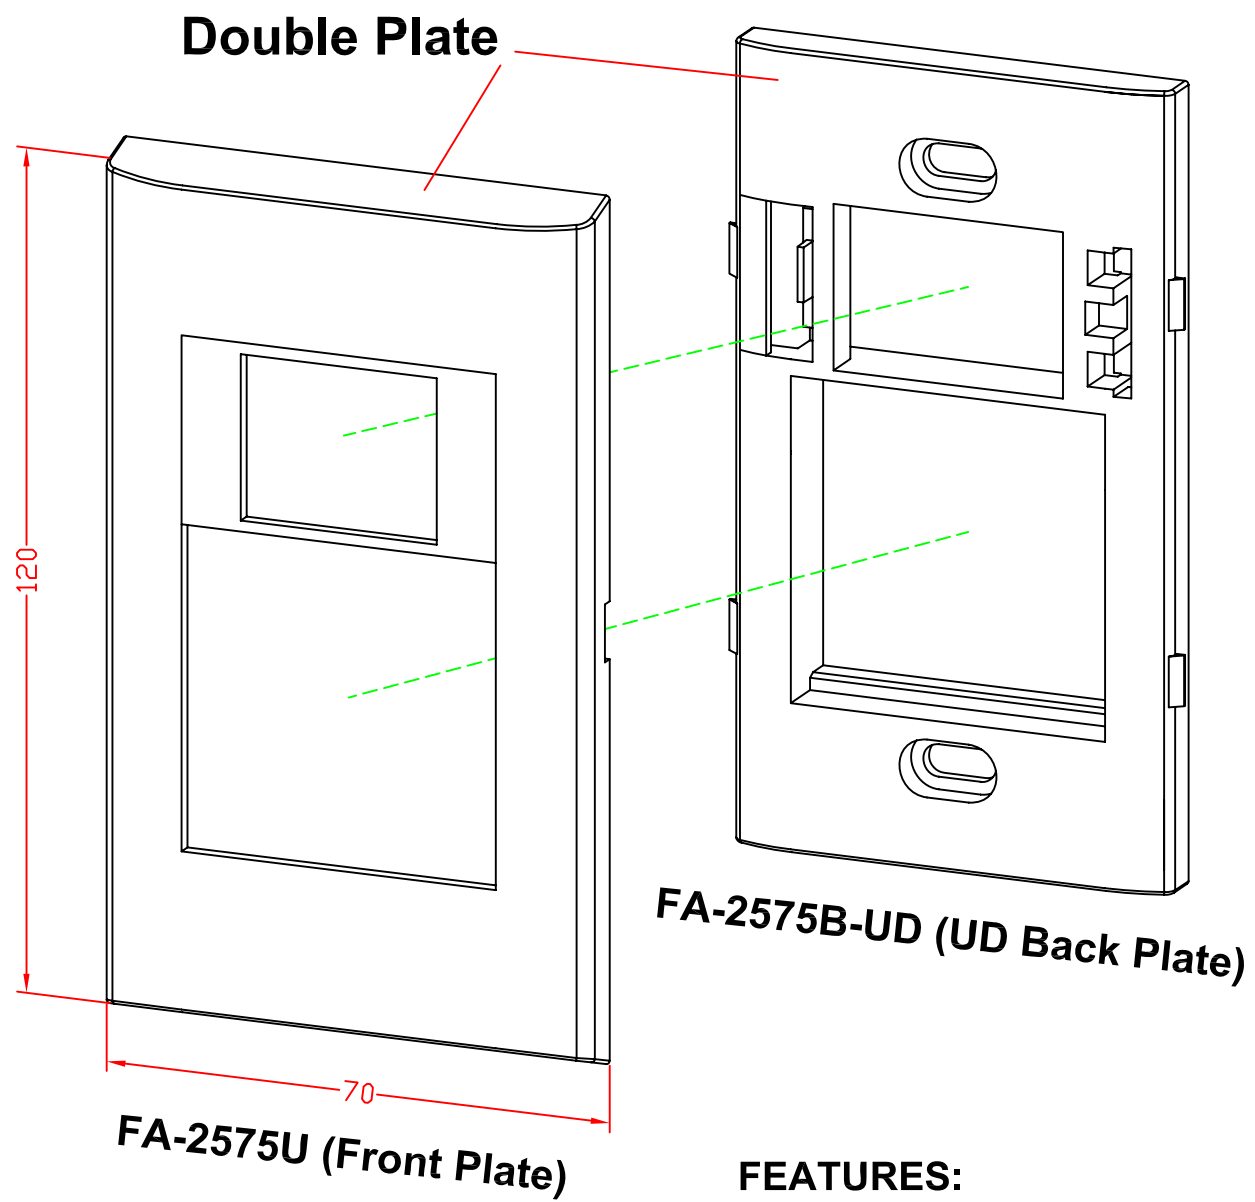

RevNo	Revision note	Rev-By	RevDate	Signature	Checked

(F28 + F45) STYLE FACE PLATE

ITEM NO: FA-2575UD (Up & Down Clip)

- FEATURES:**
- 1 port of For F28 Module
Inner Size: 28x23 mm
 - 1 port of For F45 Module
Inner Size: 45x45 mm
 - Outer Size: 70x120 mm
 - Material: ABS

Optional Suitable Modules

F45 Series Module

F28 Series Module

Notes:
Many kind of Suitable Modules,
Please see our catalogue.

ITEM NO.	FA-2575UD (Up & Down Clip)			
CUSTOMER NO.				
DESIGNED BY	DATE	150330	UNIT	MM
ALEX	SCALE	1:1	VER.	1
NO.	Checked by			
APPR:	Approved by	-date		