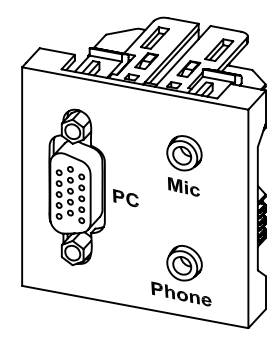

RevNo	Revision note	Rev-By	RevDate	Signature	Checked

(F28 + F45) STYLE FACE PLATE

ITEM NO: FA-2575UD (Up & Down Clip)

- FEATURES:**
- 1 port of For F28 Module
Inner Size: 28x23 mm
 - 1 port of For F45 Module
Inner Size: 45x45 mm
 - Outer Size: 70x120 mm
 - Material: ABS

Optional Suitable Modules

F45 Series Module

F28 Series Module

Notes:
Many kind of Suitable Modules,
Please see our catalogue.

ITEM NO.	FA-2575UD (Up & Down Clip)			
CUSTOMER NO.				
DESIGNED BY	DATE	150330	UNIT	MM
ALEX	SCALE	1:1	VER.	1
NO.	Checked by			
APPR:	Approved by	-date		