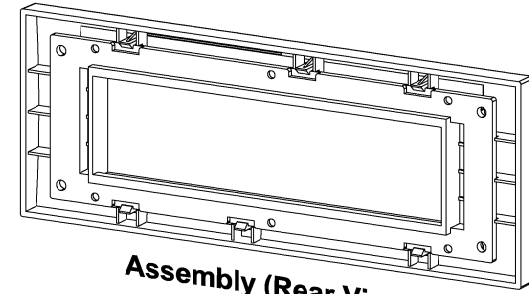

RevNo	7	Revision note	Rev-By	RevDate	Signature	Checked

MULTI-MEDIA WALL OUTLET SOLUTION

ITEM NO: FA-3630P (Front Frame)

← **P-3630MF**
(Mounting Frame)
Color: Black

← **PF-3630A**
(Rectangle Plastic Frame)
Available Color: Black/ White/ Gold/ Silver

Assembly (Rear View)

Assembly (Front View)

Note: It can be fitted for all our F45 Series of Modules.
Module : 45 x 45mm Full Size Module (3 and Half pcs)
22.5 x 45mm Half Size Module (7 pcs)

PF-3630A (Dimension)

P-3630MF (Dimension)

ITEM NO.	FA-3630P (Front Frame)				
CUSTOMER NO.					
DESIGNED BY	DATE	14/12/23	UNIT	MM	
ALEX	SCALE	1:1	VER.	1	
NO.	Checked by				
APPR:	Approved by --date				