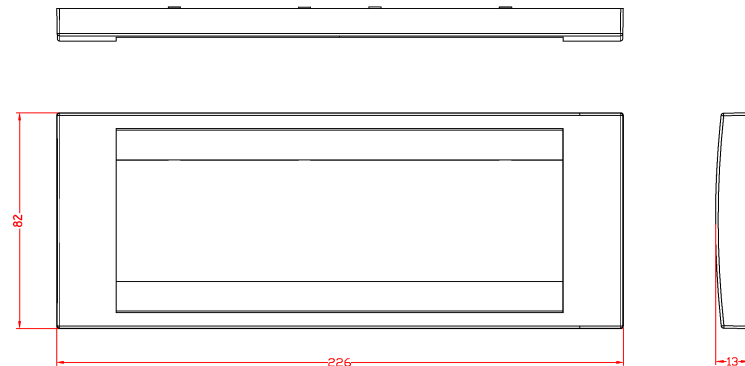

RevNo	7	Revision note	Rev-By	RevDate	Signature	Checked

MULTI-MEDIA WALL OUTLET SOLUTION

ITEM NO: FA-3630P (Front Frame)

← **P-3630MF**
(Mounting Frame)
Color: Black

← **PF-3630A**
(Rectangle Plastic Frame)
Available Color: Black/ White/ Gold/ Silver

Assembly (Rear View)

Assembly (Front View)

Note: It can be fitted for all our F45 Series of Modules.
Module : 45 x 45mm Full Size Module (3 and Half pcs)
22.5 x 45mm Half Size Module (7 pcs)

PF-3630A (Dimension)

P-3630MF (Dimension)

ITEM NO.	FA-3630P (Front Frame)				
CUSTOMER NO.					
DESIGNED BY	DATE	14/12/23	UNIT	MM	
ALEX	SCALE	1:1	VER.	1	
NO.	Checked by				
APPR:	Approved by --date				