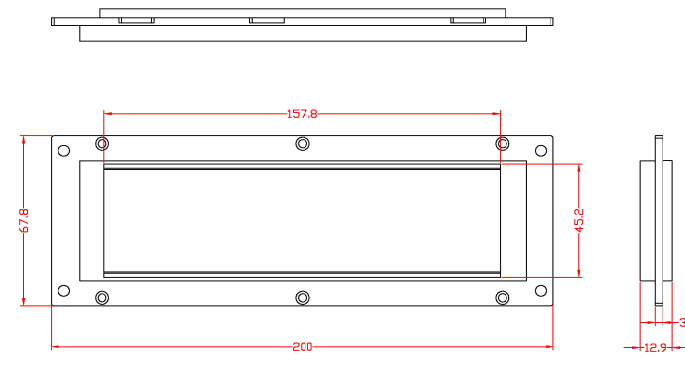

Assembly (Rear View)

Assembly (Front View)

Note: It can be fitted for all our F45 Series of Modules.
Module : 45 x 45mm Full Size Module (3 and Half pcs)
22.5 x 45mm Half Size Module (7 pcs)

PF-3630A (Dimension)

P-3630MF (Dimension)

ITEM NO.	FA-3630P (Front Frame)				
CUSTOMER NO.					
DESIGNED BY	DATE	14/12/23	UNIT	MM	
ALEX	SCALE	1:1	VER.	1	
NO.	Checked by				
APPR:	Approved by --date				