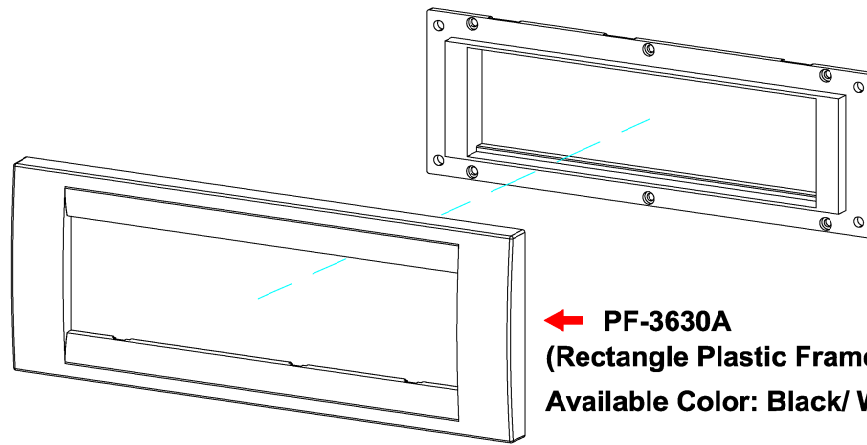

RevNo	7	Revision note	Rev-By	RevDate	Signature	Checked

MULTI-MEDIA WALL OUTLET SOLUTION

ITEM NO: FA-3630P (Front Frame)

← **P-3630MF**
(Mounting Frame)
Color: Black

← **PF-3630A**
(Rectangle Plastic Frame)
Available Color: Black/ White/ Gold/ Silver

Assembly (Rear View)

Assembly (Front View)

Note: It can be fitted for all our F45 Series of Modules.
Module : 45 x 45mm Full Size Module (3 and Half pcs)
22.5 x 45mm Half Size Module (7 pcs)

PF-3630A (Dimension)

P-3630MF (Dimension)

ITEM NO.	FA-3630P (Front Frame)				
CUSTOMER NO.					
DESIGNED BY	DATE	14/12/23	UNIT	MM	
ALEX	SCALE	1:1	VER.	1	
NO.	Checked by				
APPR:	Approved by --date				