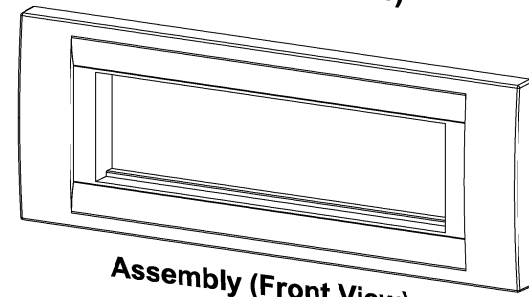

RevNo	7	Revision note	Rev-By	RevDate	Signature	Checked

MULTI-MEDIA WALL OUTLET SOLUTION

ITEM NO: FA-3630P (Front Frame)

← **P-3630MF**
(Mounting Frame)
Color: Black

← **PF-3630A**
(Rectangle Plastic Frame)
Available Color: Black/ White/ Gold/ Silver

Assembly (Rear View)

Assembly (Front View)

Note: It can be fitted for all our F45 Series of Modules.
Module : 45 x 45mm Full Size Module (3 and Half pcs)
22.5 x 45mm Half Size Module (7 pcs)

PF-3630A (Dimension)

P-3630MF (Dimension)

ITEM NO.	FA-3630P (Front Frame)				
CUSTOMER NO.					
DESIGNED BY	DATE	14/12/23	UNIT	MM	
ALEX	SCALE	1:1	VER.	1	
NO.	Checked by				
APPR:	Approved by --date				