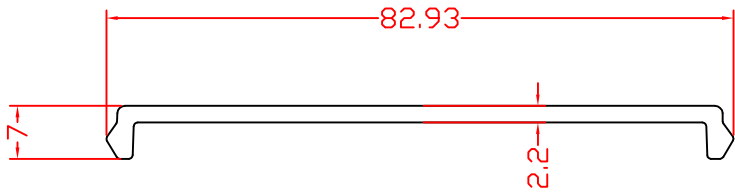

RevNo	Revision note	Rev-By	RevDate	Signature	Checked

ITEM NO: FEB80-423MM Cover RAL9003

Color : RAL9003
Material : PVC

ITEM NO.	FEB80-423MM Cover RAL9003			
PART NO.				
DESIGNED BY	DATE	160222	UNIT	MM
Ash	SCALE	1:1	VER.	1
NO.	Checked by			
APPR:	Approved by -date			