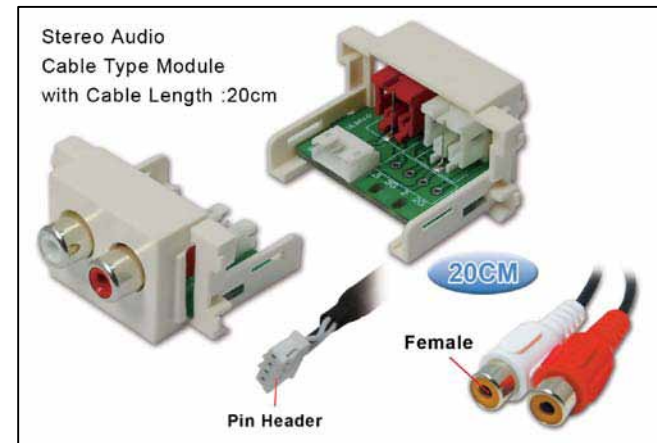

RevNo	Revision note	Rev-By	RevDate	Signature	Checked

STEREO AUDIO CABLE TYPE MODULE

FEATURES:

- Stereo Audio Cable Type Module
- with 20cm Pin Head to Audio 2 RCA Cable
- Material : ABS
- Color : RAL9010
- Size: 28 x 23 x 33mm

ITEM NO.	FU-2RCA-200			
PART NO.				
DESIGNED BY ALEX	DATE	140222	UNIT	MM
	SCALE	1:1	VER.	1
NO.	Checked by			
APPR:	Approved by -date			

RevNo	Revision note	Rev-By	RevDate	Signature	Checked

PIN OUT

端子	2RCA (Female Cable)	
4	黄色	White
2	接地	W (Ground)
3	紅色	Red
2	接地	R (Ground)
1	no connect	N/A

ITEM NO.	FU-2RCA-200			
PART NO.				
DESIGNED BY	DATE	130514	UNIT	MM
ALEX	SCALE	1:1	VER.	1
NO.	Checked by			
APPR:	Approved by -date			