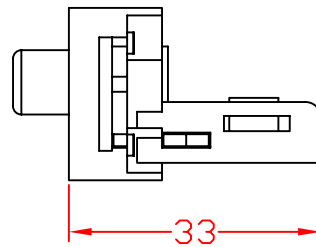

RevNo	Revision note	Rev-By	RevDate	Signature	Checked

STEREO AUDIO CABLE TYPE MODULE

FEATURES:

- Stereo Audio Cable Type Module
- with 20cm Pin Head to Audio 2 RCA Cable
- Material : ABS
- Color : RAL9010
- Size: 28 x 23 x 33mm

ITEM NO.	FU-2RCA-200			
PART NO.				
DESIGNED BY ALEX	DATE	140222	UNIT	MM
	SCALE	1:1	VER.	1
NO.	Checked by			
APPR:	Approved by -date			

RevNo	Revision note	Rev-By	RevDate	Signature	Checked

PIN OUT

端子	2RCA (Female Cable)	
4	黄色	White
2	接地	W (Ground)
3	紅色	Red
2	接地	R (Ground)
1	no connect	N/A

ITEM NO.	FU-2RCA-200			
PART NO.				
DESIGNED BY	DATE	130514	UNIT	MM
ALEX	SCALE	1:1	VER.	1
NO.	Checked by			
APPR:	Approved by -date			