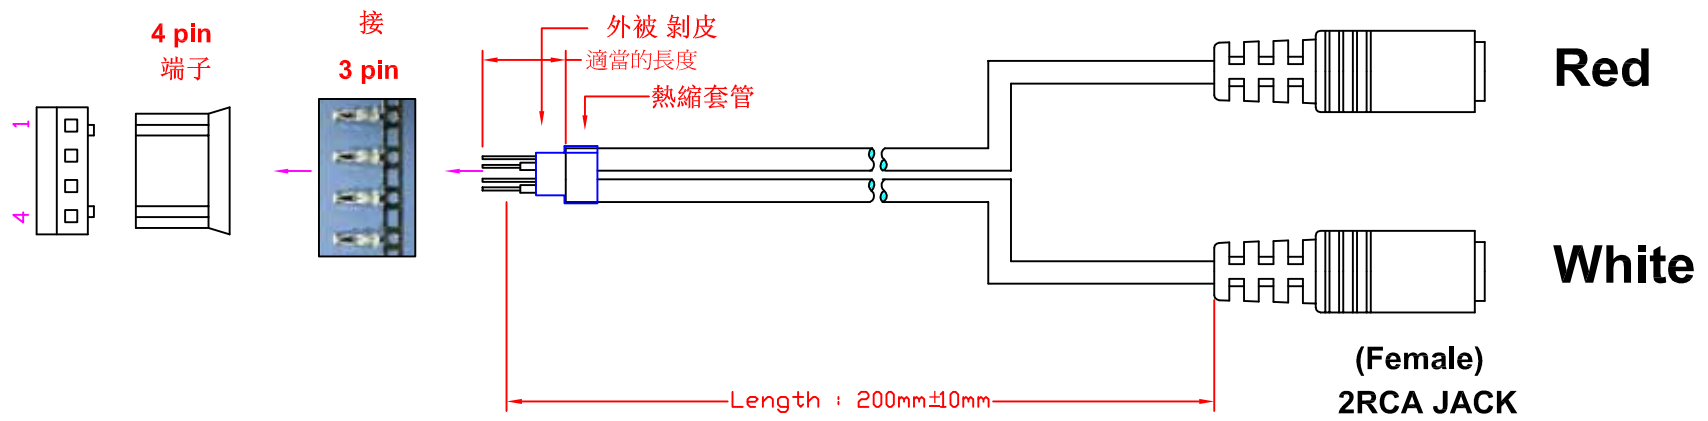

RevNo	Revision note	Rev-By	RevDate	Signature	Checked

STEREO AUDIO CABLE TYPE MODULE

FEATURES:

- Stereo Audio Cable Type Module
- with 20cm Pin Head to Audio 2 RCA Cable
- Material : ABS
- Color : RAL9010
- Size: 28 x 23 x 33mm

ITEM NO.	FU-2RCA-200			
PART NO.				
DESIGNED BY ALEX	DATE	140222	UNIT	MM
	SCALE	1:1	VER.	1
NO.	Checked by			
APPR:	Approved by -date			

RevNo	Revision note	Rev-By	RevDate	Signature	Checked

PIN OUT

端子	2RCA (Female Cable)	
4	黄色	White
2	接地	W (Ground)
3	紅色	Red
2	接地	R (Ground)
1	no connect	N/A

ITEM NO.	FU-2RCA-200			
PART NO.				
DESIGNED BY	DATE	130514	UNIT	MM
ALEX	SCALE	1:1	VER.	1
NO.	Checked by			
APPR:	Approved by -date			