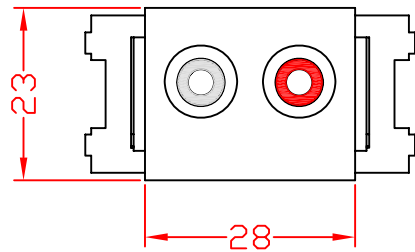

RevNo	Revision note	Rev-By	RevDate	Signature	Checked

STEREO AUDIO CABLE TYPE MODULE

FEATURES:

- Stereo Audio Cable Type Module
- with 20cm Pin Head to Audio 2 RCA Cable
- Material : ABS
- Color : RAL9010
- Size: 28 x 23 x 33mm

ITEM NO.	FU-2RCA-200			
PART NO.				
DESIGNED BY ALEX	DATE	140222	UNIT	MM
	SCALE	1:1	VER.	1
NO.	Checked by			
APPR:	Approved by -date			

RevNo	Revision note	Rev-By	RevDate	Signature	Checked

PIN OUT

端子	2RCA (Female Cable)	
4	黄色	White
2	接地	W (Ground)
3	紅色	Red
2	接地	R (Ground)
1	no connect	N/A

ITEM NO.	FU-2RCA-200			
PART NO.				
DESIGNED BY	DATE	130514	UNIT	MM
ALEX	SCALE	1:1	VER.	1
NO.	Checked by			
APPR:	Approved by -date			