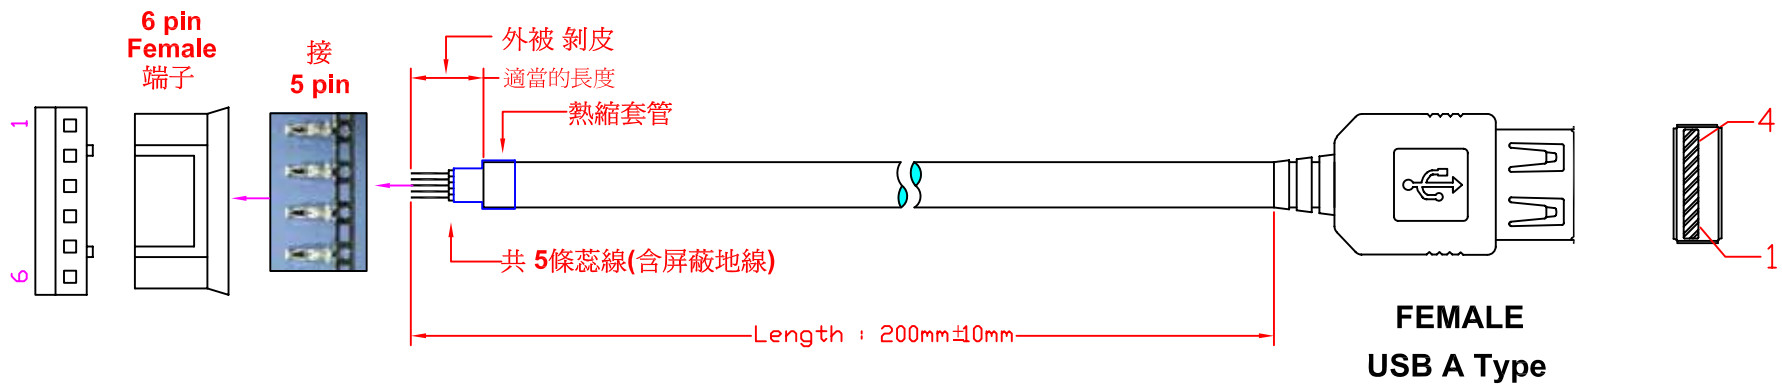

RevNo	Revision note	Rev-By	RevDate	Signature	Checked

HDMI AND USB MULTI-MEDIA MODULE

ITEM NO: FU-45-HDMI-USBA-200

Pin Connection View

USB Cable

HDMI Cable

FEATURES:

- HDMI and USB Multi-Media Module
- Cable Length : 20cm
- Material : ABS
- Color : RAL9010
- Size: 22.5 x 45 x 35.6 mm

ITEM NO.	FU-45-HDMI-USBA-200			
CUSTOMER NO.				
DESIGNED BY ALEX	DATE	140924	UNIT	MM
	SCALE	1:1	VER.	1
NO.	Checked by			
APPR:	Approved by -date			

RevNo	Revision note	Rev-By	RevDate	Signature	Checked

PIN OUT

端子	HDMI (Female)
20	Shielded
19	1
18	2
	⋮
2	18
1	19

ITEM NO.				
PART NO.				
DESIGNED BY	DATE	130514	UNIT	MM
ALEX	SCALE	1:1	VER.	1
NO.	Checked by			
APPR:	Approved by -date			

RevNo	Revision note	Rev-By	RevDate	Signature	Checked

PIN OUT

端子	USB A Type (Female)
6	No connect N/A
2	紅色 1 (V Bus)
3	白色 2 (D-)
4	綠色 3 (D+)
5	黑色 4 (Ground)
1	外殼 G (Shielded)

ITEM NO.				
PART NO.				
DESIGNED BY	DATE	130514	UNIT	MM
ALEX	SCALE	1:1	VER.	1
NO.	Checked by			
APPR:	Approved by -date			