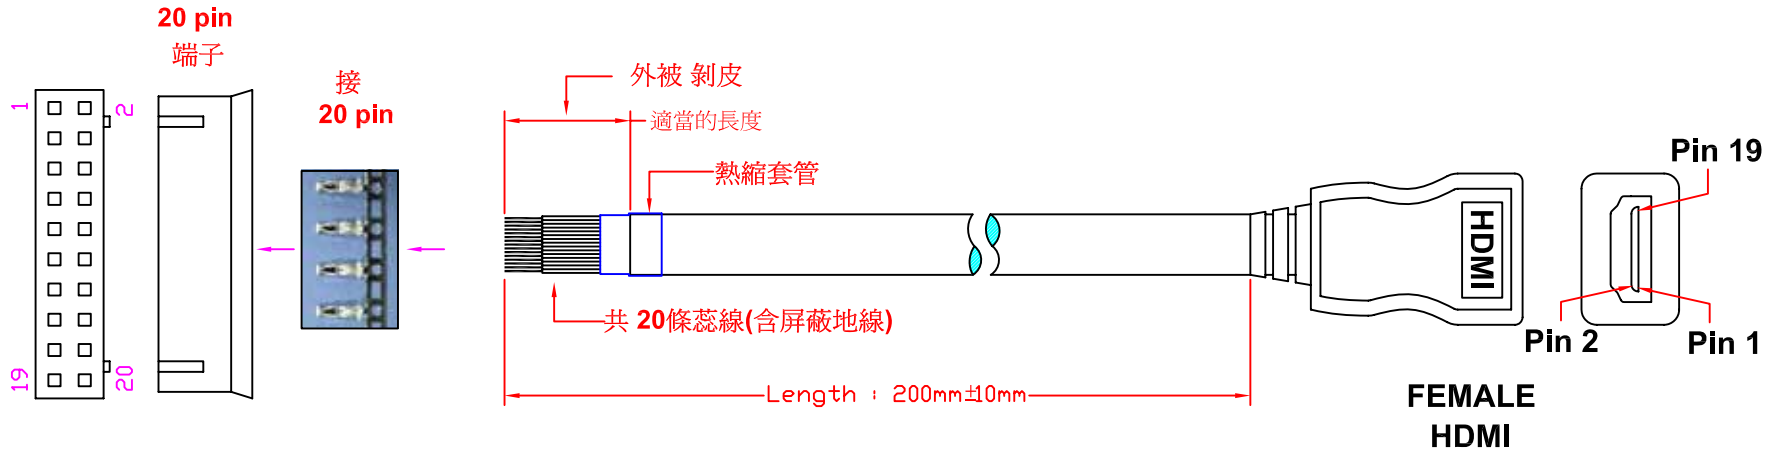

RevNo	Revision note	Rev-By	RevDate	Signature	Checked

HDMI AND USB MULTI-MEDIA MODULE

ITEM NO: FU-45-HDMI-USBA-200

Pin Connection View

USB Cable

HDMI Cable

FEATURES:

- HDMI and USB Multi-Media Module
- Cable Length : 20cm
- Material : ABS
- Color : RAL9010
- Size: 22.5 x 45 x 35.6 mm

ITEM NO.	FU-45-HDMI-USBA-200			
CUSTOMER NO.				
DESIGNED BY ALEX	DATE	140924	UNIT	MM
	SCALE	1:1	VER.	1
NO.	Checked by			
APPR:	Approved by -date			

RevNo	Revision note	Rev-By	RevDate	Signature	Checked

PIN OUT

端子	HDMI (Female)
20	Shielded
19	1
18	2
	⋮
2	18
1	19

ITEM NO.				
PART NO.				
DESIGNED BY	DATE	130514	UNIT	MM
ALEX	SCALE	1:1	VER.	1
NO.	Checked by			
APPR:	Approved by -date			

RevNo	Revision note	Rev-By	RevDate	Signature	Checked

PIN OUT

端子	USB A Type (Female)
6	No connect N/A
2	紅色 1 (V Bus)
3	白色 2 (D-)
4	綠色 3 (D+)
5	黑色 4 (Ground)
1	外殼 G (Shielded)

ITEM NO.				
PART NO.				
DESIGNED BY	DATE	130514	UNIT	MM
ALEX	SCALE	1:1	VER.	1
NO.	Checked by			
APPR:	Approved by -date			