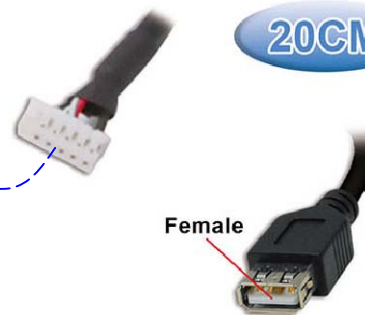

RevNo	Revision note	Rev-By	RevDate	Signature	Checked

HDMI AND USB MULTI-MEDIA MODULE

ITEM NO: FU-45-HDMI-USBA-200

Pin Connection View

USB Cable

HDMI Cable

FEATURES:

- HDMI and USB Multi-Media Module
- Cable Length : 20cm
- Material : ABS
- Color : RAL9010
- Size: 22.5 x 45 x 35.6 mm

ITEM NO.	FU-45-HDMI-USBA-200			
CUSTOMER NO.				
DESIGNED BY ALEX	DATE	140924	UNIT	MM
	SCALE	1:1	VER.	1
NO.	Checked by			
APPR:	Approved by -date			

RevNo	Revision note	Rev-By	RevDate	Signature	Checked

PIN OUT

端子	HDMI (Female)
20	Shielded
19	1
18	2
	⋮
2	18
1	19

ITEM NO.				
PART NO.				
DESIGNED BY	DATE	130514	UNIT	MM
ALEX	SCALE	1:1	VER.	1
NO.	Checked by			
APPR:	Approved by -date			

RevNo	Revision note	Rev-By	RevDate	Signature	Checked

PIN OUT

端子	USB A Type (Female)
6	No connect N/A
2	紅色 1 (V Bus)
3	白色 2 (D-)
4	綠色 3 (D+)
5	黑色 4 (Ground)
1	外殼 G (Shielded)

ITEM NO.				
PART NO.				
DESIGNED BY	DATE	130514	UNIT	MM
ALEX	SCALE	1:1	VER.	1
NO.	Checked by			
APPR:	Approved by -date			