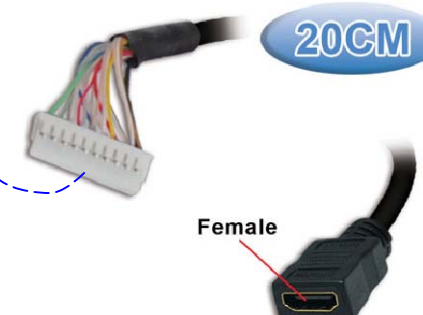

RevNo	Revision note	Rev-By	RevDate	Signature	Checked

HDMI AND USB MULTI-MEDIA MODULE

ITEM NO: FU-45-HDMI-USBA-200

Pin Connection View

USB Cable

HDMI Cable

FEATURES:

- HDMI and USB Multi-Media Module
- Cable Length : 20cm
- Material : ABS
- Color : RAL9010
- Size: 22.5 x 45 x 35.6 mm

ITEM NO.	FU-45-HDMI-USBA-200			
CUSTOMER NO.				
DESIGNED BY ALEX	DATE	140924	UNIT	MM
	SCALE	1:1	VER.	1
NO.	Checked by			
APPR:	Approved by -date			

RevNo	Revision note	Rev-By	RevDate	Signature	Checked

PIN OUT

端子	HDMI (Female)
20	Shielded
19	1
18	2
	⋮
2	18
1	19

ITEM NO.				
PART NO.				
DESIGNED BY	DATE	130514	UNIT	MM
ALEX	SCALE	1:1	VER.	1
NO.	Checked by			
APPR:	Approved by -date			

RevNo	Revision note	Rev-By	RevDate	Signature	Checked

PIN OUT

端子	USB A Type (Female)
6	No connect N/A
2	紅色 1 (V Bus)
3	白色 2 (D-)
4	綠色 3 (D+)
5	黑色 4 (Ground)
1	外殼 G (Shielded)

ITEM NO.				
PART NO.				
DESIGNED BY	DATE	130514	UNIT	MM
ALEX	SCALE	1:1	VER.	1
NO.	Checked by			
APPR:	Approved by -date			