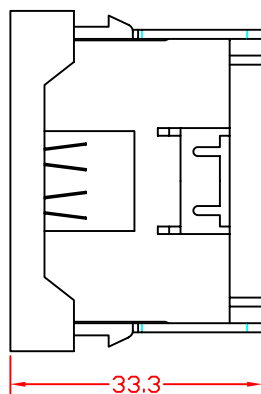

RevNo	Revision note	Rev-By	RevDate	Signature	Checked

HDMI AND USB MULTI-MEDIA MODULE

ITEM NO: FU-45-HDMI-USBA-200

Pin Connection View

USB Cable

HDMI Cable

FEATURES:

- HDMI and USB Multi-Media Module
- Cable Length : 20cm
- Material : ABS
- Color : RAL9010
- Size: 22.5 x 45 x 35.6 mm

ITEM NO.	FU-45-HDMI-USBA-200			
CUSTOMER NO.				
DESIGNED BY ALEX	DATE	140924	UNIT	MM
	SCALE	1:1	VER.	1
NO.	Checked by			
APPR:	Approved by -date			

RevNo	Revision note	Rev-By	RevDate	Signature	Checked

PIN OUT

端子	HDMI (Female)
20	Shielded
19	1
18	2
	⋮
2	18
1	19

ITEM NO.				
PART NO.				
DESIGNED BY	DATE	130514	UNIT	MM
ALEX	SCALE	1:1	VER.	1
NO.	Checked by			
APPR:	Approved by -date			

RevNo	Revision note	Rev-By	RevDate	Signature	Checked

PIN OUT

端子	USB A Type (Female)
6	No connect N/A
2	紅色 1 (V Bus)
3	白色 2 (D-)
4	綠色 3 (D+)
5	黑色 4 (Ground)
1	外殼 G (Shielded)

ITEM NO.				
PART NO.				
DESIGNED BY	DATE	130514	UNIT	MM
ALEX	SCALE	1:1	VER.	1
NO.	Checked by			
APPR:	Approved by -date			