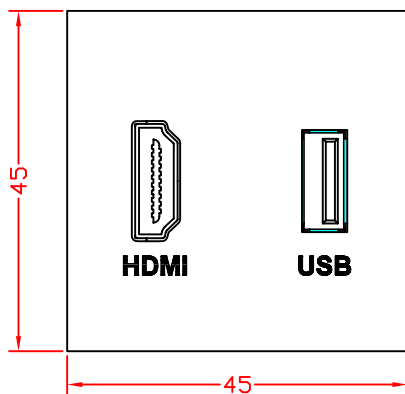

RevNo	Revision note	Rev-By	RevDate	Signature	Checked

HDMI AND USB MULTI-MEDIA MODULE

ITEM NO: FU-45-HDMI-USBA-200

Pin Connection View

USB Cable

HDMI Cable

FEATURES:

- HDMI and USB Multi-Media Module
- Cable Length : 20cm
- Material : ABS
- Color : RAL9010
- Size: 22.5 x 45 x 35.6 mm

PIN OUT

端子	HDMI (Female)
20	Shielded
19	1
18	2
	⋮
2	18
1	19

ITEM NO.				
PART NO.				
DESIGNED BY	DATE	130514	UNIT	MM
ALEX	SCALE	1:1	VER.	1
NO.	Checked by			
APPR:	Approved by -date			

RevNo	Revision note	Rev-By	RevDate	Signature	Checked

PIN OUT

端子	USB A Type (Female)
6	No connect N/A
2	紅色 1 (V Bus)
3	白色 2 (D-)
4	綠色 3 (D+)
5	黑色 4 (Ground)
1	外殼 G (Shielded)

ITEM NO.				
PART NO.				
DESIGNED BY	DATE	130514	UNIT	MM
ALEX	SCALE	1:1	VER.	1
NO.	Checked by			
APPR:	Approved by -date			