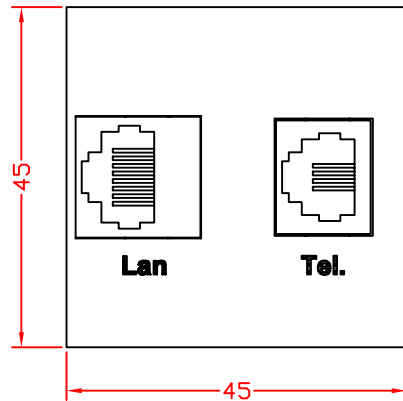

RevNo	Revision note	Rev-By	RevDate	Signature	Checked

CAT.6 LAN & CAT.3 TEL MODULE

ITEM NO: FU-45-RJ45-C6-RJ11

Front Angled View

Rear Angled View

Features:

- 1 Port RJ45 8p8c CAT.6 For LAN
- 1 Port RJ11 6p4c CAT.3 For TEL.
- IDC Block: LSA Block
- Wiring: T568B
- Size: 45 x 45 x 33.3 mm
- Housing Material : ABS

ITEM NO.	FU-45-RJ45-C6-RJ11			
CUSTOMER NO.				
DESIGNED BY ALEX	DATE	141224	UNIT	MM
	SCALE	1:1	VER.	1
NO.	Checked by			
APPR:	Approved by -date			