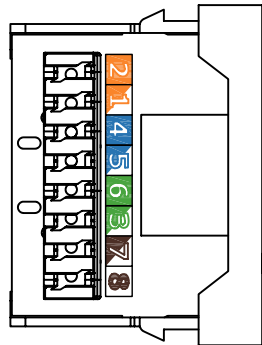

RevNo	Revision note	Rev-By	RevDate	Signature	Checked

CAT.6 LAN & CAT.3 TEL MODULE

ITEM NO: FU-45-RJ45-C6-RJ11

Front Angled View

Rear Angled View

Features:

- 1 Port RJ45 8p8c CAT.6 For LAN
- 1 Port RJ11 6p4c CAT.3 For TEL.
- IDC Block: LSA Block
- Wiring: T568B
- Size: 45 x 45 x 33.3 mm
- Housing Material : ABS

ITEM NO.	FU-45-RJ45-C6-RJ11			
CUSTOMER NO.				
DESIGNED BY ALEX	DATE	141224	UNIT	MM
	SCALE	1:1	VER.	1
NO.	Checked by			
APPR:	Approved by -date			