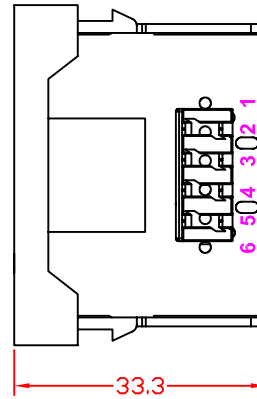

RevNo	Revision note	Rev-By	RevDate	Signature	Checked

CAT.6 LAN & CAT.3 TEL MODULE

ITEM NO: FU-45-RJ45-C6-RJ11

Front Angled View

Rear Angled View

Features:

- 1 Port RJ45 8p8c CAT.6 For LAN
- 1 Port RJ11 6p4c CAT.3 For TEL.
- IDC Block: LSA Block
- Wiring: T568B
- Size: 45 x 45 x 33.3 mm
- Housing Material : ABS

ITEM NO.	FU-45-RJ45-C6-RJ11			
CUSTOMER NO.				
DESIGNED BY ALEX	DATE	141224	UNIT	MM
	SCALE	1:1	VER.	1
NO.	Checked by			
APPR:	Approved by -date			