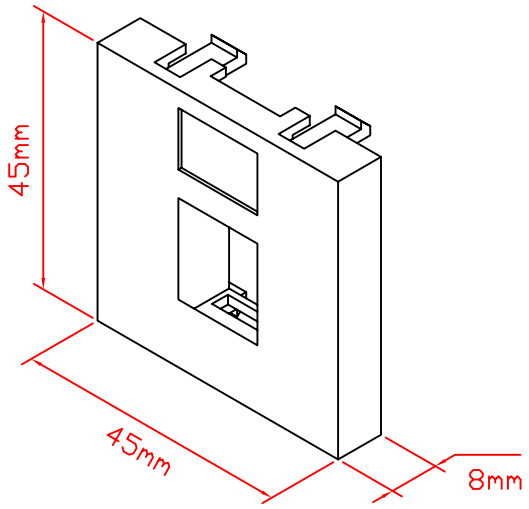

RevNo	Revision note	Rev-By	RevDate	Signature	Checked

F-45 SYSTEM - SINGLE PORT KEYSTONE JACK MODULE
ITEM NO: FU-45-SIMADP

Front View

Rear View

Material : ABS
Color : RAL9010
Size : 45 x 45 mm

ITEM NO.	FU-45-SIMADP			
CUSTOMER NO.				
DESIGNED BY	DATE	060315	UNIT	MM
ALEX	SCALE	xx	VER.	1
NO.	Checked by			
APPR:	Approved by -date			