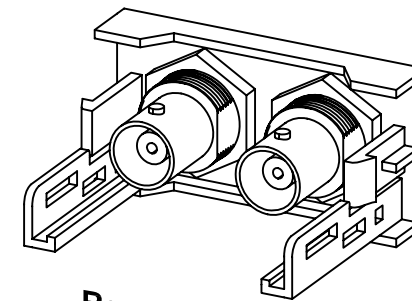

RevNo	Revision note	Rev-By	RevDate	Signature	Checked

2 BNC CONNECTOR COUPLER MODULE

ITEM NO: *FU-FH-2BNC*

Front Angled View

Rear Angled View

FEATURES:

- 2 BNC Connector Coupler Module
- Material : ABS
- Color : RAL9010
- Size: 22.5 x 45 x 33.3 mm

ITEM NO.	FU-FH-2BNC			
CUSTOMER NO.				
DESIGNED BY	DATE	141224	UNIT	MM
ALEX	SCALE	1:1	VER.	1
NO.	Checked by			
APPR:		Approved by -date		