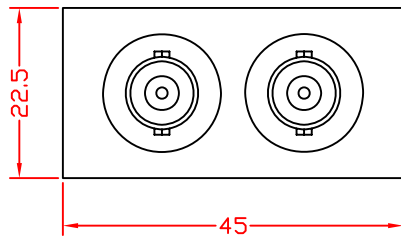

RevNo	Revision note	Rev-By	RevDate	Signature	Checked

2 BNC CONNECTOR COUPLER MODULE

ITEM NO: *FU-FH-2BNC*

Front Angled View

Rear Angled View

FEATURES:

- 2 BNC Connector Coupler Module
- Material : ABS
- Color : RAL9010
- Size: 22.5 x 45 x 33.3 mm

ITEM NO.	FU-FH-2BNC			
CUSTOMER NO.				
DESIGNED BY	DATE	141224	UNIT	MM
ALEX	SCALE	1:1	VER.	1
NO.	Checked by			
APPR:		Approved by -date		