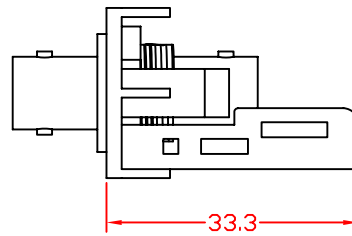

RevNo	Revision note	Rev-By	RevDate	Signature	Checked

2 BNC CONNECTOR COUPLER MODULE

ITEM NO: *FU-FH-2BNC*

Front Angled View

Rear Angled View

FEATURES:

- 2 BNC Connector Coupler Module
- Material : ABS
- Color : RAL9010
- Size: 22.5 x 45 x 33.3 mm

ITEM NO.	FU-FH-2BNC			
CUSTOMER NO.				
DESIGNED BY	DATE	141224	UNIT	MM
ALEX	SCALE	1:1	VER.	1
NO.	Checked by			
APPR:		Approved by -date		