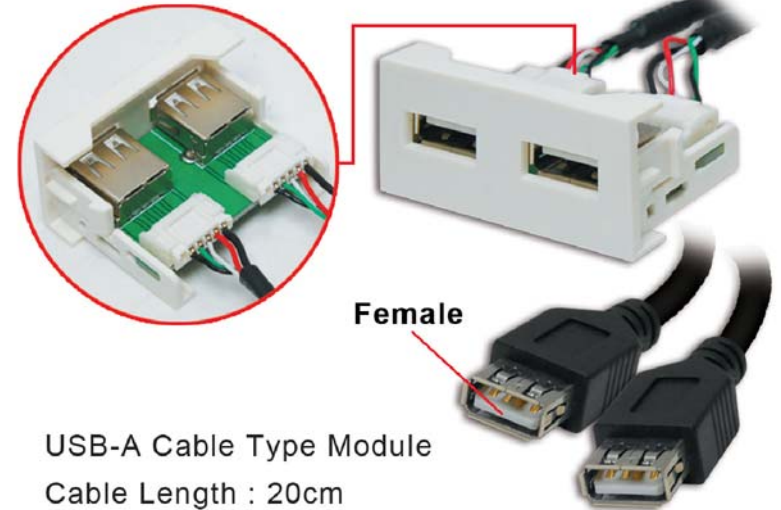

RevNo	Revision note	Rev-By	RevDate	Signature	Checked

MULTI-MEDIA PIN HEAD TYPE MODULE

ITEM NO: *FU-FH-2USB-200*

Housing Material : ABS
Housing Color : RAL9010

USB-A Cable Type Module
Cable Length : 20cm

5 Pin Header
x2

Female

ITEM NO.	FU-FH-2USB-200			
CUSTOMER NO.				
DESIGNED BY ALEX	DATE	14.12.25	UNIT	MM
	SCALE	1:1	VER.	1
NO.	Checked by			
APPR:	Approved by -date			

RevNo	Revision note	Rev-By	RevDate	Signature	Checked

PIN OUT

端子	USB A Type (Female)	
6	No connect	N/A
2	紅色	1 (V Bus)
3	白色	2 (D-)
4	綠色	3 (D+)
5	黑色	4 (Ground)
1	外殼	G (Shielded)

ITEM NO.				
PART NO.				
DESIGNED BY	DATE	130514	UNIT	MM
ALEX	SCALE	1:1	VER.	1
NO.	Checked by			
APPR:	Approved by -date			

RevNo	Revision note	Rev-By	RevDate	Signature	Checked

PIN OUT

端子	USB A Type (Female)	
6	No connect	N/A
2	紅色	1 (V Bus)
3	白色	2 (D-)
4	綠色	3 (D+)
5	黑色	4 (Ground)
1	外殼	G (Shielded)

ITEM NO.				
PART NO.				
DESIGNED BY	DATE	130514	UNIT	MM
ALEX	SCALE	1:1	VER.	1
NO.	Checked by			
APPR:	Approved by -date			