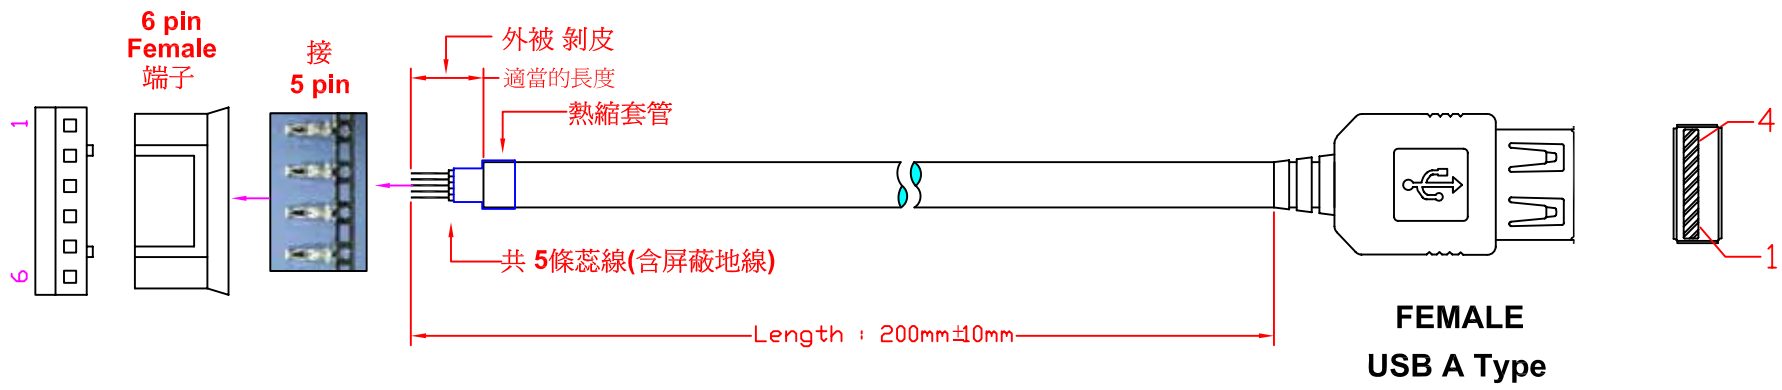

RevNo	Revision note	Rev-By	RevDate	Signature	Checked

MULTI-MEDIA PIN HEAD TYPE MODULE

ITEM NO: *FU-FH-2USB-200*

Housing Material : ABS
Housing Color : RAL9010

USB-A Cable Type Module
Cable Length : 20cm

5 Pin Header
x2

Female

ITEM NO.	FU-FH-2USB-200			
CUSTOMER NO.				
DESIGNED BY ALEX	DATE	14.12.25	UNIT	MM
	SCALE	1:1	VER.	1
NO.	Checked by			
APPR:	Approved by -date			

RevNo	Revision note	Rev-By	RevDate	Signature	Checked

PIN OUT

端子	USB A Type (Female)	
6	No connect	N/A
2	紅色	1 (V Bus)
3	白色	2 (D-)
4	綠色	3 (D+)
5	黑色	4 (Ground)
1	外殼	G (Shielded)

ITEM NO.				
PART NO.				
DESIGNED BY	DATE	130514	UNIT	MM
ALEX	SCALE	1:1	VER.	1
NO.	Checked by			
APPR:	Approved by -date			

RevNo	Revision note	Rev-By	RevDate	Signature	Checked

PIN OUT

端子	USB A Type (Female)	
6	No connect	N/A
2	紅色	1 (V Bus)
3	白色	2 (D-)
4	綠色	3 (D+)
5	黑色	4 (Ground)
1	外殼	G (Shielded)

ITEM NO.				
PART NO.				
DESIGNED BY	DATE	130514	UNIT	MM
ALEX	SCALE	1:1	VER.	1
NO.	Checked by			
APPR:	Approved by -date			