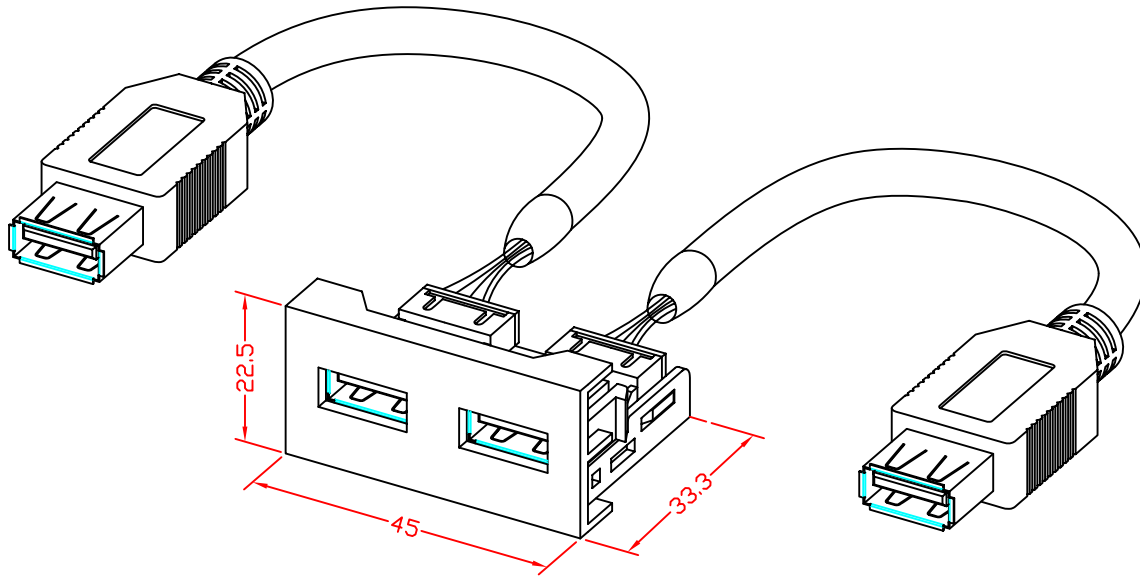

RevNo	Revision note	Rev-By	RevDate	Signature	Checked

MULTI-MEDIA PIN HEAD TYPE MODULE

ITEM NO: *FU-FH-2USB-200*

Housing Material : ABS
Housing Color : RAL9010

USB-A Cable Type Module
Cable Length : 20cm

5 Pin Header
x2

Female

ITEM NO.	FU-FH-2USB-200			
CUSTOMER NO.				
DESIGNED BY ALEX	DATE	14.12.25	UNIT	MM
	SCALE	1:1	VER.	1
NO.	Checked by			
APPR:	Approved by -date			

RevNo	Revision note	Rev-By	RevDate	Signature	Checked

PIN OUT

端子	USB A Type (Female)	
6	No connect	N/A
2	紅色	1 (V Bus)
3	白色	2 (D-)
4	綠色	3 (D+)
5	黑色	4 (Ground)
1	外殼	G (Shielded)

ITEM NO.				
PART NO.				
DESIGNED BY	DATE	130514	UNIT	MM
ALEX	SCALE	1:1	VER.	1
NO.	Checked by			
APPR:	Approved by -date			

RevNo	Revision note	Rev-By	RevDate	Signature	Checked

PIN OUT

端子	USB A Type (Female)	
6	No connect	N/A
2	紅色	1 (V Bus)
3	白色	2 (D-)
4	綠色	3 (D+)
5	黑色	4 (Ground)
1	外殼	G (Shielded)

ITEM NO.				
PART NO.				
DESIGNED BY	DATE	130514	UNIT	MM
ALEX	SCALE	1:1	VER.	1
NO.	Checked by			
APPR:	Approved by -date			