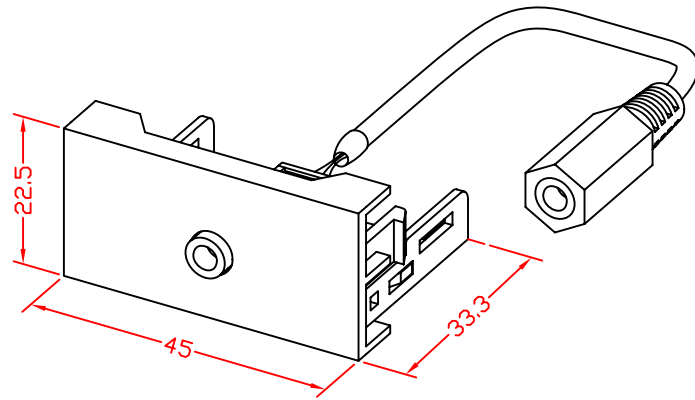

RevNo	Revision note	Rev-By	RevDate	Signature	Checked

MULTI-MEDIA PIN HEAD TYPE MODULE

ITEM NO: *FU-FH-35M-200*

Housing Material : ABS
Housing Color : RAL9010

Phone Cable Type Module
Cable Length : 20cm

Female

ITEM NO.	FU-FH-35M-200			
CUSTOMER NO.				
DESIGNED BY ALEX	DATE	141225	UNIT	MM
	SCALE	1:1	VER.	1
NO.	Checked by			
APPR:			Approved by -date	

(2013.05.23 更新)

RevNo	Revision note	Rev-By	RevDate	Signature	Checked

PIN OUT

端子	3.5mm Phone Jack(Female)
3	L
2	G (Ground)
1	R

ITEM NO.				
PART NO.				
DESIGNED BY	DATE	130514	UNIT	MM
ALEX	SCALE	1:1	VER.	1
NO.	Checked by			
APPR:	Approved by -date			