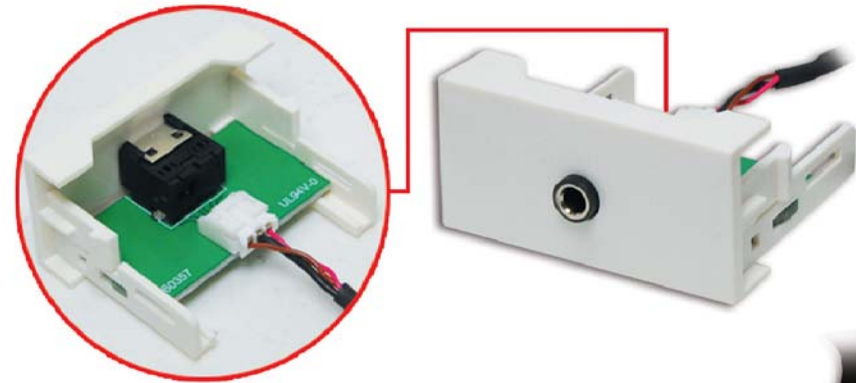

RevNo	Revision note	Rev-By	RevDate	Signature	Checked

MULTI-MEDIA PIN HEAD TYPE MODULE

ITEM NO: *FU-FH-35M-200*

Housing Material : ABS
Housing Color : RAL9010

Phone Cable Type Module
Cable Length : 20cm

Female

ITEM NO.	FU-FH-35M-200			
CUSTOMER NO.				
DESIGNED BY ALEX	DATE	141225	UNIT	MM
	SCALE	1:1	VER.	1
NO.	Checked by			
APPR:			Approved by -date	

(2013.05.23 更新)

RevNo	Revision note	Rev-By	RevDate	Signature	Checked

PIN OUT

端子	3.5mm Phone Jack(Female)
3	L
2	G (Ground)
1	R

ITEM NO.				
PART NO.				
DESIGNED BY	DATE	130514	UNIT	MM
ALEX	SCALE	1:1	VER.	1
NO.	Checked by			
APPR:	Approved by -date			