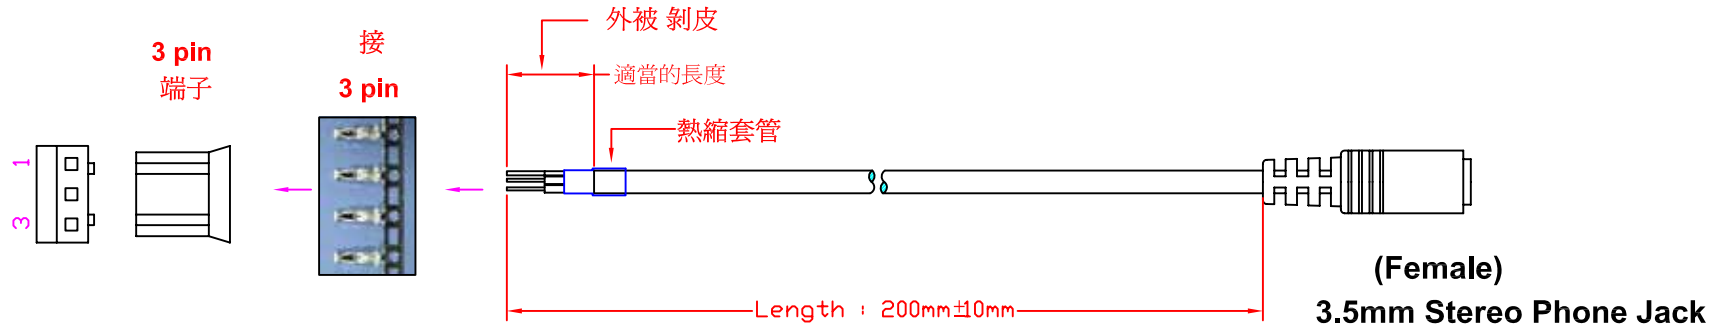

RevNo	Revision note	Rev-By	RevDate	Signature	Checked

MULTI-MEDIA PIN HEAD TYPE MODULE

ITEM NO: *FU-FH-35M-200*

Housing Material : ABS
Housing Color : RAL9010

Phone Cable Type Module
Cable Length : 20cm

Female

ITEM NO.	FU-FH-35M-200			
CUSTOMER NO.				
DESIGNED BY ALEX	DATE	141225	UNIT	MM
	SCALE	1:1	VER.	1
NO.	Checked by			
APPR:			Approved by -date	

(2013.05.23 更新)

RevNo	Revision note	Rev-By	RevDate	Signature	Checked

PIN OUT

端子	3.5mm Phone Jack(Female)
3	L
2	G (Ground)
1	R

ITEM NO.				
PART NO.				
DESIGNED BY	DATE	130514	UNIT	MM
ALEX	SCALE	1:1	VER.	1
NO.	Checked by			
APPR:	Approved by -date			