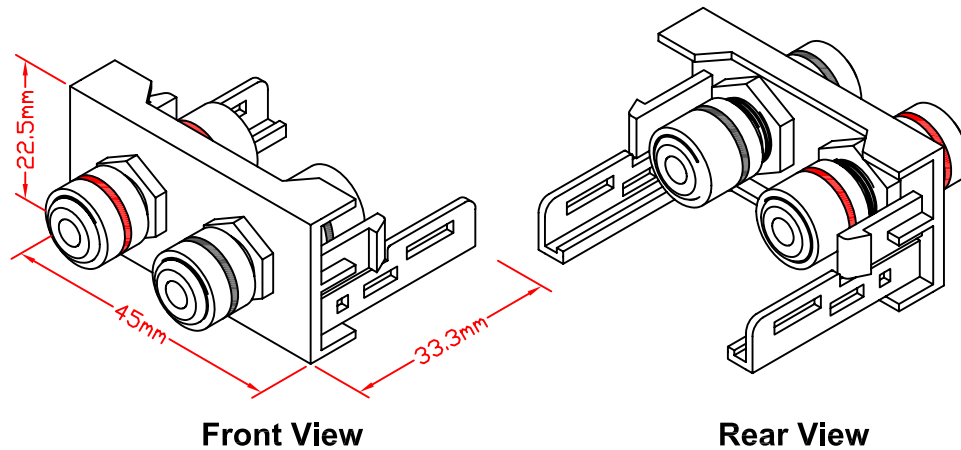

RevNo	Revision note	Rev-By	RevDate	Signature	Checked

BANANA CONNECTOR COUPLER MODULE

ITEM NO: *FU-FH-BB*

FEATURES:

- Banana Connector Coupler Module
- Material : ABS
- Color : RAL9010
- Size: 22.5 x 45 x 33.3 mm

ITEM NO.	FU-FH-BB			
CUSTOMER NO.				
DESIGNED BY	DATE	120215	UNIT	MM
ALEX	SCALE	1:1	VER.	1
NO.	Checked by			
APPR:	Approved by -date			