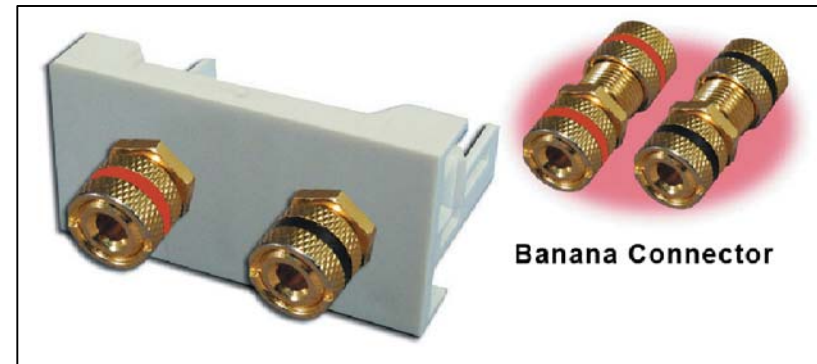

RevNo	Revision note	Rev-By	RevDate	Signature	Checked

BANANA CONNECTOR COUPLER MODULE

ITEM NO: *FU-FH-BB*

FEATURES:

- Banana Connector Coupler Module
- Material : ABS
- Color : RAL9010
- Size: 22.5 x 45 x 33.3 mm

ITEM NO.	FU-FH-BB			
CUSTOMER NO.				
DESIGNED BY	DATE	120215	UNIT	MM
ALEX	SCALE	1:1	VER.	1
NO.	Checked by			
APPR:	Approved by -date			