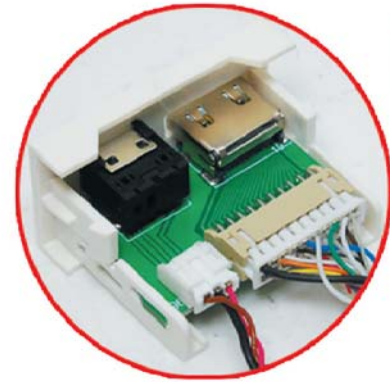

# MULTI-MEDIA PIN HEAD TYPE MODULE

## ITEM NO: FU-FH-HDMI-35M-200

Housing Material : ABS  
Housing Color : RAL9010

HDMI & 3.5mm Stereo  
Phone Jack  
Cable Length : 20cm

ITEM NO.	FU-FH-HDMI-35M-200			
CUSTOMER NO.				
DESIGNED BY	DATE	UNIT	MM	
ALEX	141225	MM		
NO.	SCALE	VER.	1	
	1:1			
APPR:	Checked by			
	Approved by -date			

RevNo	Revision note	Rev-By	RevDate	Signature	Checked

**PIN OUT**

端子	HDMI (Female)
20	Shielded
19	1
18	2
	⋮
2	18
1	19

ITEM NO.				
PART NO.				
DESIGNED BY	DATE	130514	UNIT	MM
ALEX	SCALE	1:1	VER.	1
NO.	Checked by			
APPR:	Approved by -date			

(2013.05.23 更新)

RevNo	Revision note	Rev-By	RevDate	Signature	Checked

**PIN OUT**

端子	3.5mm Phone Jack(Female)
3	L
2	G (Ground)
1	R

ITEM NO.				
PART NO.				
DESIGNED BY	DATE	130514	UNIT	MM
ALEX	SCALE	1:1	VER.	1
NO.	Checked by			
APPR:	Approved by -date			