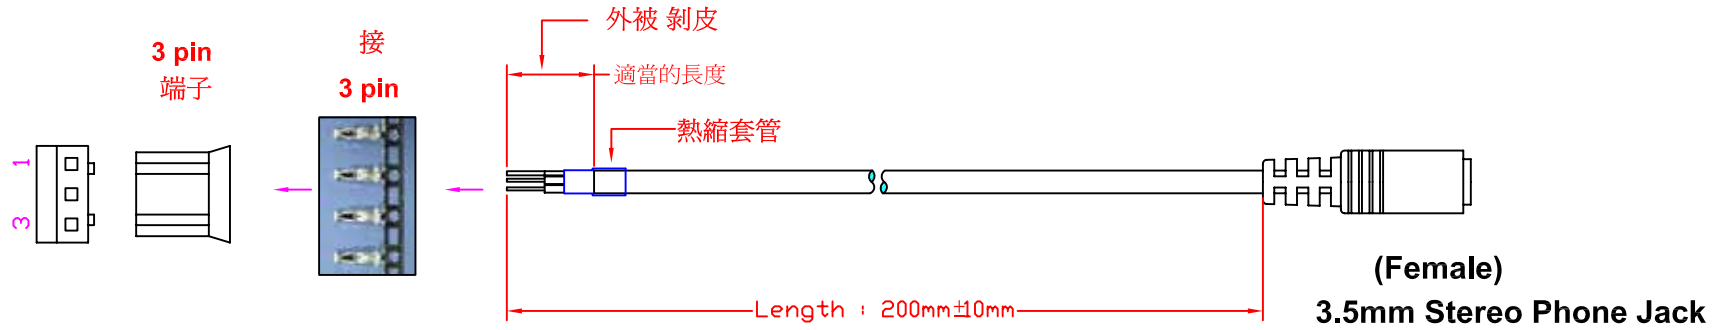

## ITEM NO: FU-FH-HDMI-35M-200

Housing Material : ABS  
Housing Color : RAL9010

HDMI & 3.5mm Stereo  
Phone Jack  
Cable Length : 20cm

ITEM NO.	FU-FH-HDMI-35M-200			
CUSTOMER NO.				
DESIGNED BY	DATE	UNIT	MM	
ALEX	141225	MM		
NO.	SCALE	VER.	1	
	1:1			
APPR:	Checked by			
	Approved by -date			

RevNo	Revision note	Rev-By	RevDate	Signature	Checked

**PIN OUT**

端子	HDMI (Female)
20	Shielded
19	1
18	2
	⋮
2	18
1	19

ITEM NO.				
PART NO.				
DESIGNED BY	DATE	130514	UNIT	MM
ALEX	SCALE	1:1	VER.	1
NO.	Checked by			
APPR:	Approved by -date			

(2013.05.23 更新)

RevNo	Revision note	Rev-By	RevDate	Signature	Checked

**PIN OUT**

端子	3.5mm Phone Jack(Female)
3	L
2	G (Ground)
1	R

ITEM NO.				
PART NO.				
DESIGNED BY	DATE	130514	UNIT	MM
ALEX	SCALE	1:1	VER.	1
NO.	Checked by			
APPR:	Approved by -date			