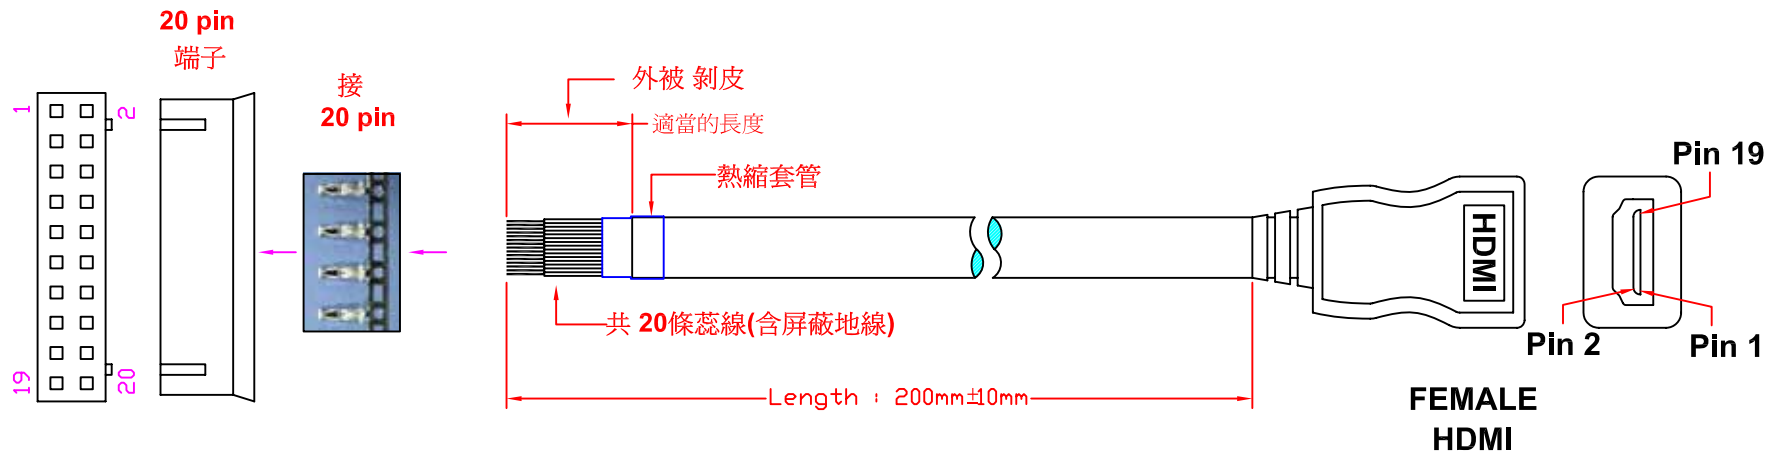

## ITEM NO: FU-FH-HDMI-35M-200

Housing Material : ABS  
Housing Color : RAL9010

HDMI & 3.5mm Stereo  
Phone Jack  
Cable Length : 20cm

ITEM NO.	FU-FH-HDMI-35M-200			
CUSTOMER NO.				
DESIGNED BY	DATE	UNIT	MM	
ALEX	141225	MM		
NO.	SCALE	VER.	1	
	1:1			
APPR:	Checked by			
	Approved by -date			

RevNo	Revision note	Rev-By	RevDate	Signature	Checked

**PIN OUT**

端子	HDMI (Female)
20	Shielded
19	1
18	2
	⋮
2	18
1	19

ITEM NO.				
PART NO.				
DESIGNED BY	DATE	130514	UNIT	MM
ALEX	SCALE	1:1	VER.	1
NO.	Checked by			
APPR:	Approved by -date			

(2013.05.23 更新)

RevNo	Revision note	Rev-By	RevDate	Signature	Checked

**PIN OUT**

端子	3.5mm Phone Jack(Female)
3	L
2	G (Ground)
1	R

ITEM NO.				
PART NO.				
DESIGNED BY	DATE	130514	UNIT	MM
ALEX	SCALE	1:1	VER.	1
NO.	Checked by			
APPR:	Approved by -date			