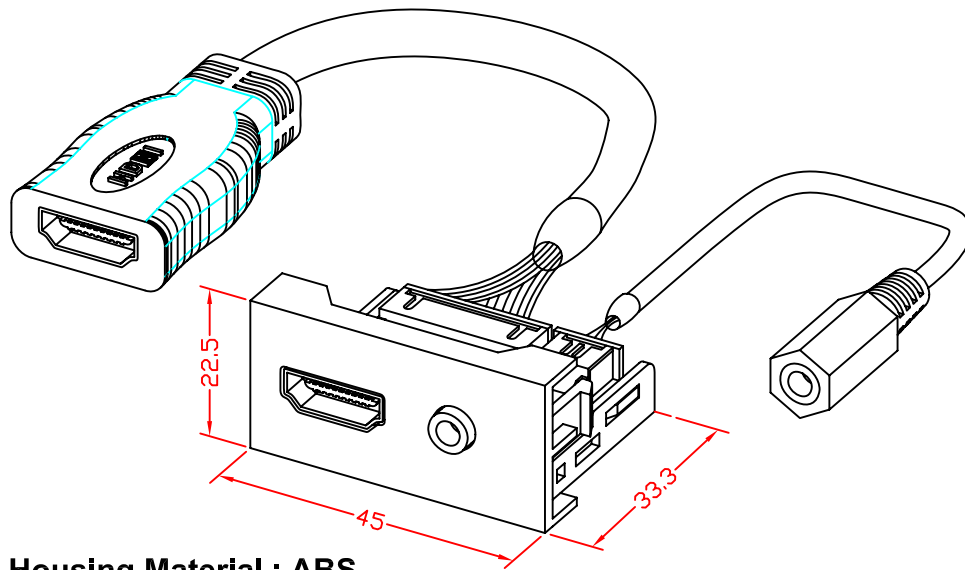

# MULTI-MEDIA PIN HEAD TYPE MODULE

## ITEM NO: FU-FH-HDMI-35M-200

Housing Material : ABS  
Housing Color : RAL9010

HDMI & 3.5mm Stereo  
Phone Jack  
Cable Length : 20cm

ITEM NO.	FU-FH-HDMI-35M-200			
CUSTOMER NO.				
DESIGNED BY	DATE	UNIT	MM	
ALEX	141225	MM		
NO.	SCALE	VER.	1	
	1:1			
APPR:	Checked by			
	Approved by -date			

RevNo	Revision note	Rev-By	RevDate	Signature	Checked

**PIN OUT**

端子	HDMI (Female)
20	Shielded
19	1
18	2
	⋮
2	18
1	19

ITEM NO.				
PART NO.				
DESIGNED BY	DATE	130514	UNIT	MM
ALEX	SCALE	1:1	VER.	1
NO.	Checked by			
APPR:	Approved by -date			

(2013.05.23 更新)

RevNo	Revision note	Rev-By	RevDate	Signature	Checked

**PIN OUT**

端子	3.5mm Phone Jack(Female)
3	L
2	G (Ground)
1	R

ITEM NO.				
PART NO.				
DESIGNED BY	DATE	130514	UNIT	MM
ALEX	SCALE	1:1	VER.	1
NO.	Checked by			
APPR:	Approved by -date			