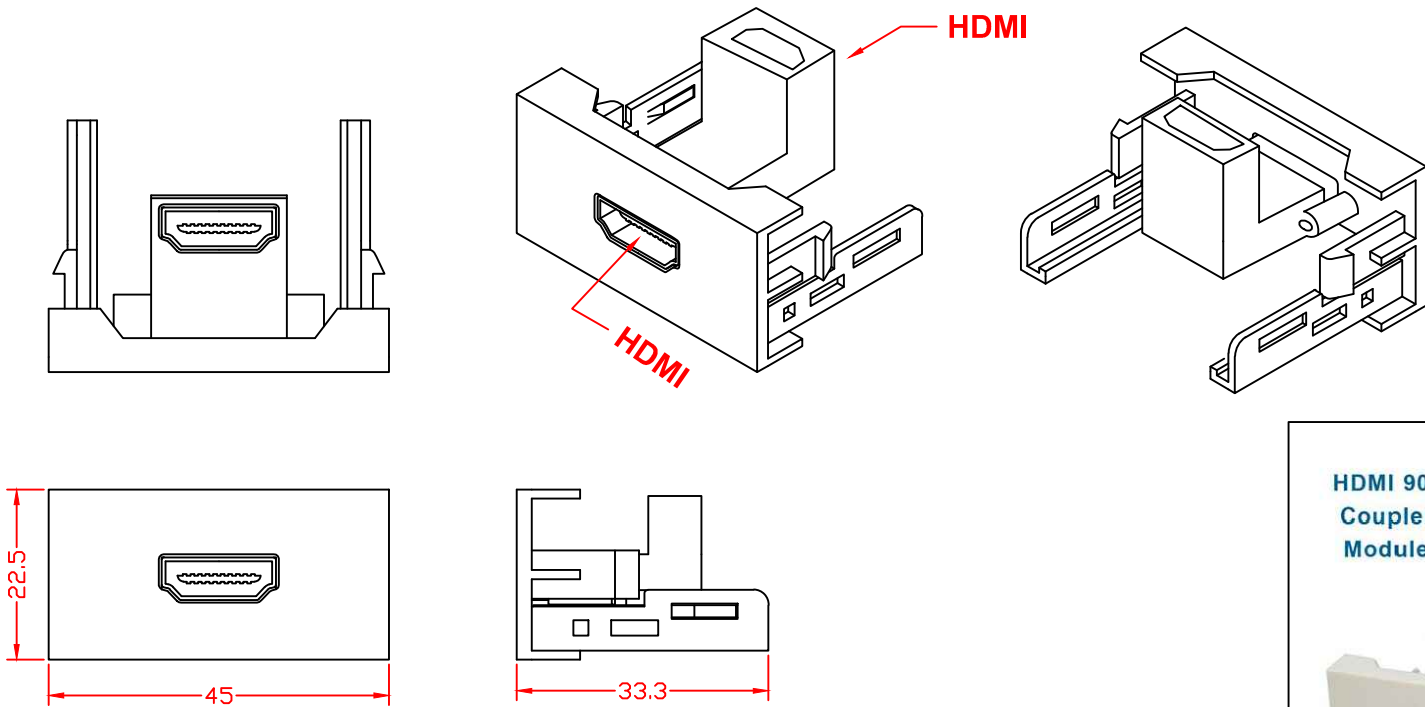

RevNo	Revision note	Rev-By	RevDate	Signature	Checked

**MULTI-MEDIA - HDMI MODULE**  
**ITEM NO: FU-FH-HDMI9**

**FEATURES:**

- Multi-Media HDMI 90 Degree Female To Female Module
- Material : ABS
- Color : RAL9010
- Size: 22.5 x 45 x 33.3 mm

ITEM NO.	FU-FH-HDMI9			
CUSTOMER NO.				
DESIGNED BY Benny	DATE	141015	UNIT	MM
	SCALE	1:1	VER.	1
NO.	Checked by			
APPR:	Approved by -date			