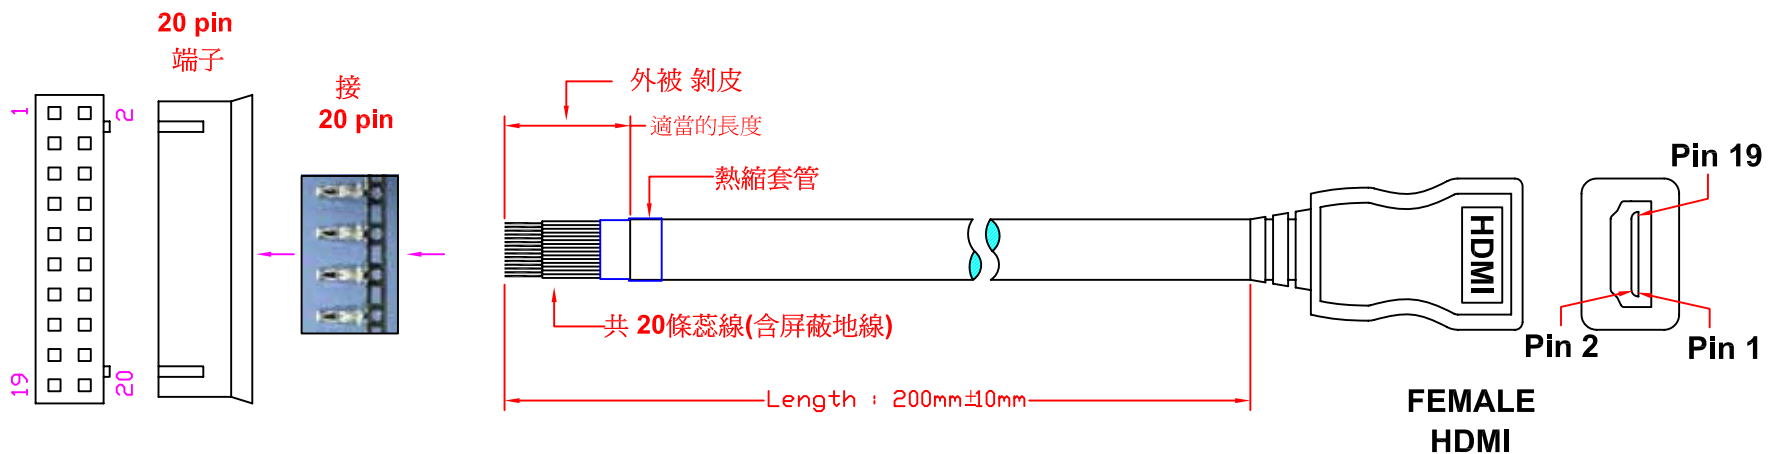

FU-FH-USBA-HDMI-200

RevNo	Revision note	Rev-By	RevDate	Signature	Checked

PIN OUT

端子	USB A Type (Female)	
6	No connect	N/A
2	紅色	1 (V Bus)
3	白色	2 (D-)
4	綠色	3 (D+)
5	黑色	4 (Ground)
1	外殼	G (Shielded)

ITEM NO.				
PART NO.				
DESIGNED BY	DATE	130514	UNIT	MM
ALEX	SCALE	1:1	VER.	1
NO.	Checked by			
APPR:	Approved by -date			

RevNo	Revision note	Rev-By	RevDate	Signature	Checked

PIN OUT

端子	HDMI (Female)
20	Shielded
19	1
18	2
	⋮
2	18
1	19

ITEM NO.				
PART NO.				
DESIGNED BY	DATE	130514	UNIT	MM
ALEX	SCALE	1:1	VER.	1
NO.	Checked by			
APPR:	Approved by -date			