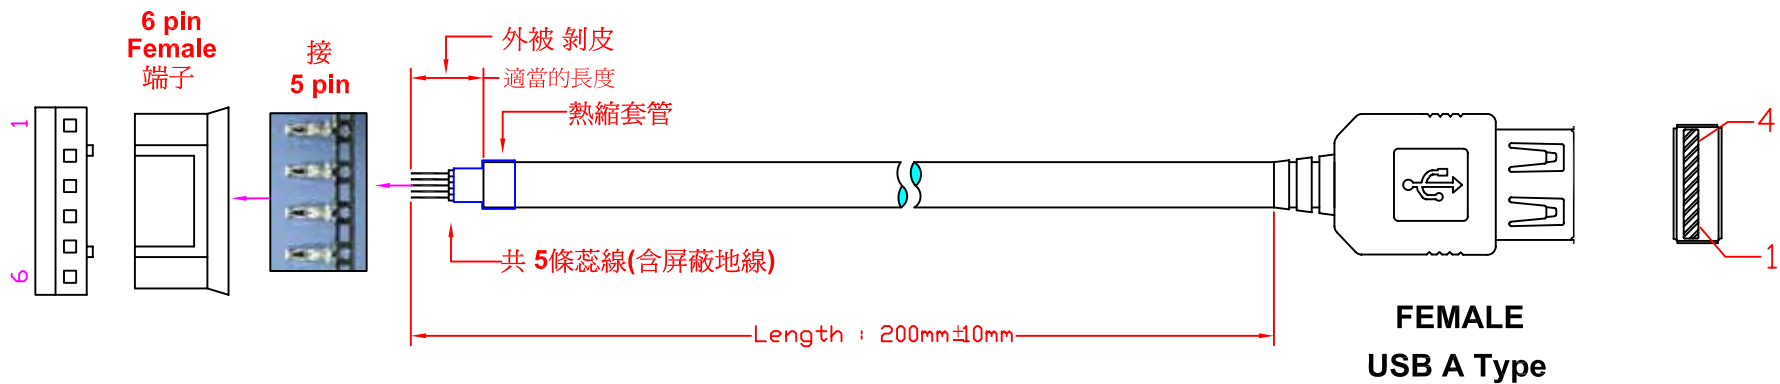

## ITEM NO: FU-FH-USBA-HDMI-200

Housing Material : ABS  
Housing Color : RAL9010

USB & HDMI Cable  
Type Module  
Cable Length : 20cm

ITEM NO.	FU-FH-USBA-HDMI-200			
CUSTOMER NO.				
DESIGNED BY ALEX	DATE	141225	UNIT	MM
	SCALE	1:1	VER.	1
NO.	Checked by			
APPR:	Approved by -date			

RevNo	Revision note	Rev-By	RevDate	Signature	Checked

**PIN OUT**

端子	USB A Type (Female)
6	No connect N/A
2	紅色 1 ( V Bus)
3	白色 2 ( D-)
4	綠色 3 ( D+)
5	黑色 4 (Ground)
1	外殼 G (Shielded)

ITEM NO.				
PART NO.				
DESIGNED BY	DATE	130514	UNIT	MM
ALEX	SCALE	1:1	VER.	1
NO.	Checked by			
APPR:	Approved by -date			

RevNo	Revision note	Rev-By	RevDate	Signature	Checked

**PIN OUT**

端子	HDMI (Female)
20	Shielded
19	1
18	2
	⋮
2	18
1	19

ITEM NO.				
PART NO.				
DESIGNED BY	DATE	130514	UNIT	MM
ALEX	SCALE	1:1	VER.	1
NO.	Checked by			
APPR:	Approved by -date			