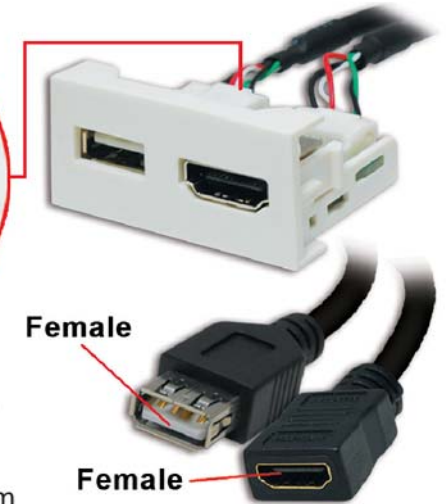

# MULTI-MEDIA PIN HEAD TYPE MODULE

## ITEM NO: FU-FH-USBA-HDMI-200

Housing Material : ABS  
Housing Color : RAL9010

USB & HDMI Cable  
Type Module  
Cable Length : 20cm

ITEM NO.	FU-FH-USBA-HDMI-200			
CUSTOMER NO.				
DESIGNED BY ALEX	DATE	141225	UNIT	MM
	SCALE	1:1	VER.	1
NO.	Checked by			
APPR:	Approved by -date			

RevNo	Revision note	Rev-By	RevDate	Signature	Checked

**PIN OUT**

端子	USB A Type (Female)
6	No connect N/A
2	紅色 1 ( V Bus)
3	白色 2 ( D-)
4	綠色 3 ( D+)
5	黑色 4 (Ground)
1	外殼 G (Shielded)

ITEM NO.				
PART NO.				
DESIGNED BY	DATE	130514	UNIT	MM
ALEX	SCALE	1:1	VER.	1
NO.	Checked by			
APPR:	Approved by -date			

RevNo	Revision note	Rev-By	RevDate	Signature	Checked

**PIN OUT**

端子	HDMI (Female)
20	Shielded
19	1
18	2
	⋮
2	18
1	19

ITEM NO.				
PART NO.				
DESIGNED BY	DATE	130514	UNIT	MM
ALEX	SCALE	1:1	VER.	1
NO.	Checked by			
APPR:	Approved by -date			