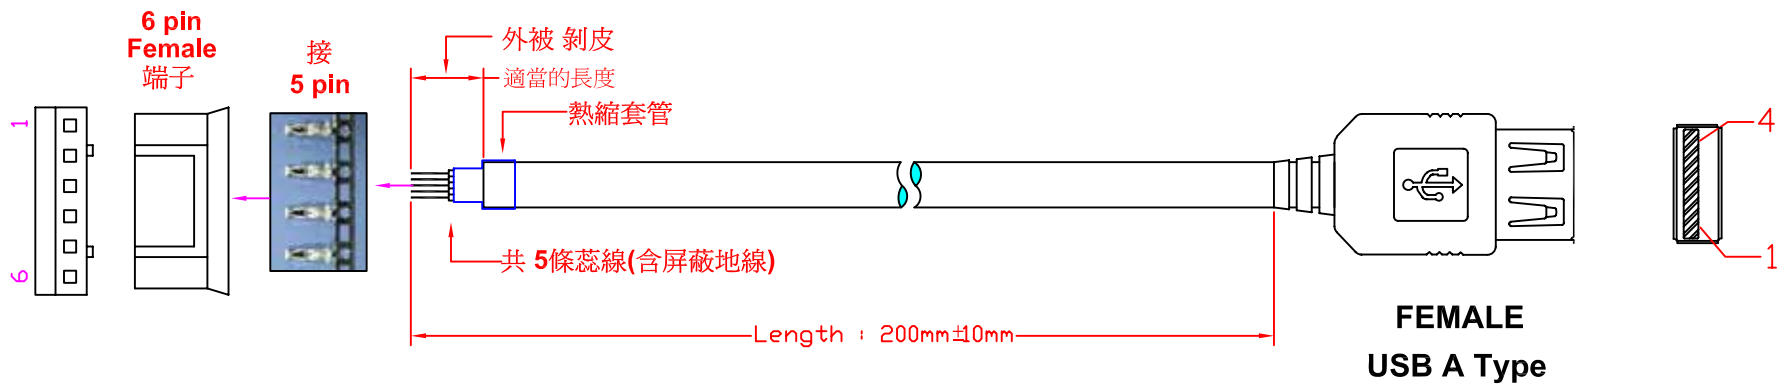

FU-FH-USBA-HDMI-200

RevNo	Revision note	Rev-By	RevDate	Signature	Checked

PIN OUT

端子	USB A Type (Female)	
6	No connect	N/A
2	紅色	1 (V Bus)
3	白色	2 (D-)
4	綠色	3 (D+)
5	黑色	4 (Ground)
1	外殼	G (Shielded)

ITEM NO.				
PART NO.				
DESIGNED BY	DATE	130514	UNIT	MM
ALEX	SCALE	1:1	VER.	1
NO.	Checked by			
APPR:	Approved by -date			

RevNo	Revision note	Rev-By	RevDate	Signature	Checked

PIN OUT

端子	HDMI (Female)
20	Shielded
19	1
18	2
	⋮
2	18
1	19

ITEM NO.				
PART NO.				
DESIGNED BY	DATE	130514	UNIT	MM
ALEX	SCALE	1:1	VER.	1
NO.	Checked by			
APPR:	Approved by -date			