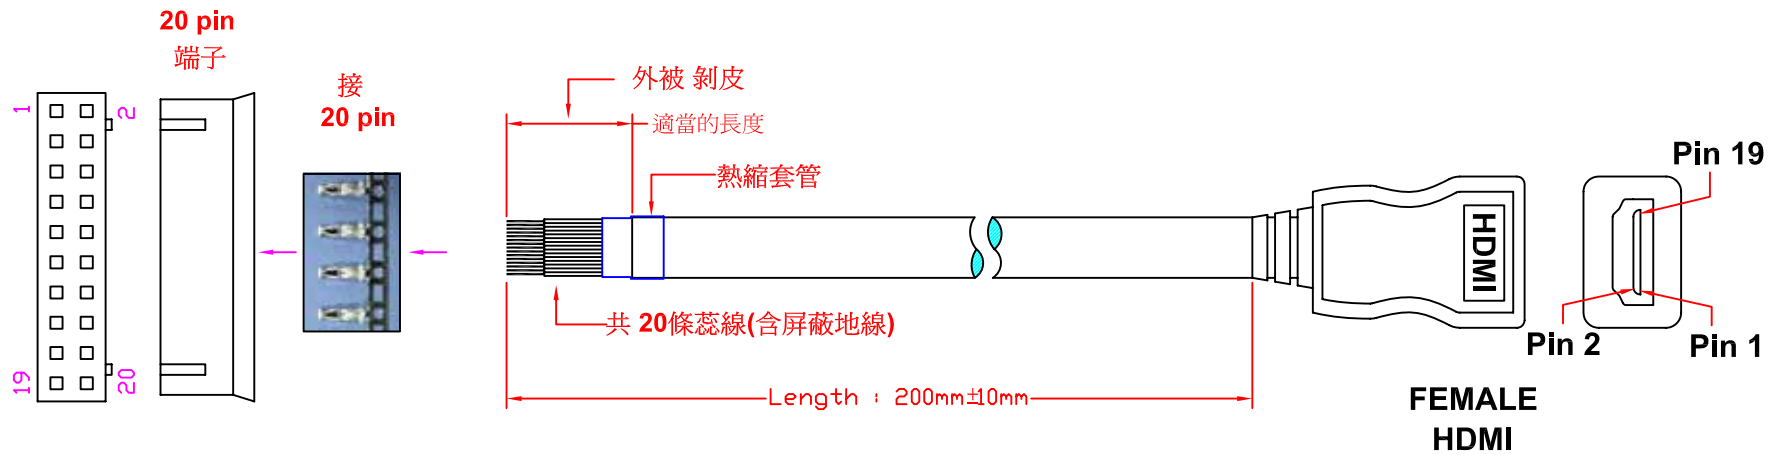

## ITEM NO: FU-FH-USBA-HDMI-200

Housing Material : ABS  
Housing Color : RAL9010

USB & HDMI Cable  
Type Module  
Cable Length : 20cm

ITEM NO.	FU-FH-USBA-HDMI-200			
CUSTOMER NO.				
DESIGNED BY ALEX	DATE	141225	UNIT	MM
	SCALE	1:1	VER.	1
NO.	Checked by			
APPR:	Approved by -date			

RevNo	Revision note	Rev-By	RevDate	Signature	Checked

**PIN OUT**

端子	USB A Type (Female)
6	No connect N/A
2	紅色 1 ( V Bus)
3	白色 2 ( D-)
4	綠色 3 ( D+)
5	黑色 4 (Ground)
1	外殼 G (Shielded)

ITEM NO.				
PART NO.				
DESIGNED BY	DATE	130514	UNIT	MM
ALEX	SCALE	1:1	VER.	1
NO.	Checked by			
APPR:	Approved by -date			

RevNo	Revision note	Rev-By	RevDate	Signature	Checked

**PIN OUT**

端子	HDMI (Female)
20	Shielded
19	1
18	2
	⋮
2	18
1	19

ITEM NO.				
PART NO.				
DESIGNED BY	DATE	130514	UNIT	MM
ALEX	SCALE	1:1	VER.	1
NO.	Checked by			
APPR:	Approved by -date			