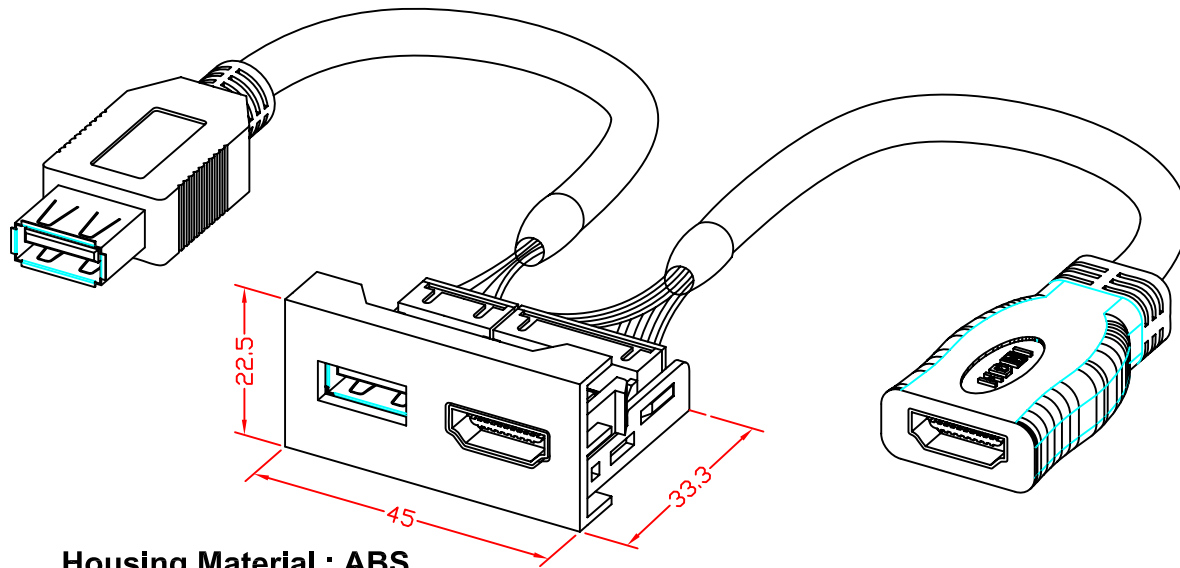

# MULTI-MEDIA PIN HEAD TYPE MODULE

## ITEM NO: FU-FH-USBA-HDMI-200

Housing Material : ABS  
Housing Color : RAL9010

USB & HDMI Cable  
Type Module  
Cable Length : 20cm

ITEM NO.	FU-FH-USBA-HDMI-200			
CUSTOMER NO.				
DESIGNED BY ALEX	DATE	141225	UNIT	MM
	SCALE	1:1	VER.	1
NO.	Checked by			
APPR:	Approved by -date			

RevNo	Revision note	Rev-By	RevDate	Signature	Checked

**PIN OUT**

端子	USB A Type (Female)
6	No connect N/A
2	紅色 1 ( V Bus)
3	白色 2 ( D-)
4	綠色 3 ( D+)
5	黑色 4 (Ground)
1	外殼 G (Shielded)

ITEM NO.				
PART NO.				
DESIGNED BY	DATE	130514	UNIT	MM
ALEX	SCALE	1:1	VER.	1
NO.	Checked by			
APPR:	Approved by -date			

RevNo	Revision note	Rev-By	RevDate	Signature	Checked

**PIN OUT**

端子	HDMI (Female)
20	Shielded
19	1
18	2
	⋮
2	18
1	19

ITEM NO.				
PART NO.				
DESIGNED BY	DATE	130514	UNIT	MM
ALEX	SCALE	1:1	VER.	1
NO.	Checked by			
APPR:	Approved by -date			