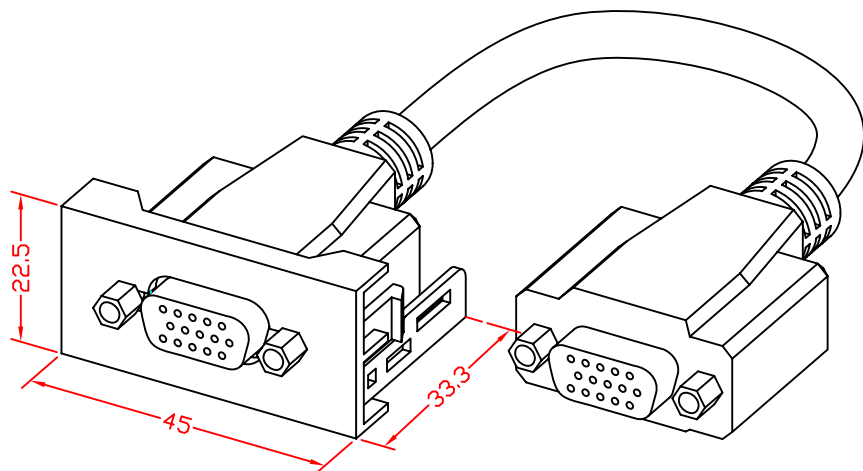

# MULTI-MEDIA VGA CABLE TYPE MODULE

ITEM NO: *FU-FHC-HD15-200*

Housing Material : ABS  
Housing Color : RAL9010

VGA Cable Type Module  
(15+1) Conductor  
Cable Length : 20cm

ITEM NO.	FU-FHC-HD15-200			
CUSTOMER NO.				
DESIGNED BY	DATE	UNIT	MM	
ALEX	14.12.25	MM		
NO.	SCALE	VER.	1	
	1:1			
APPR:	Checked by			
	Approved by -date			