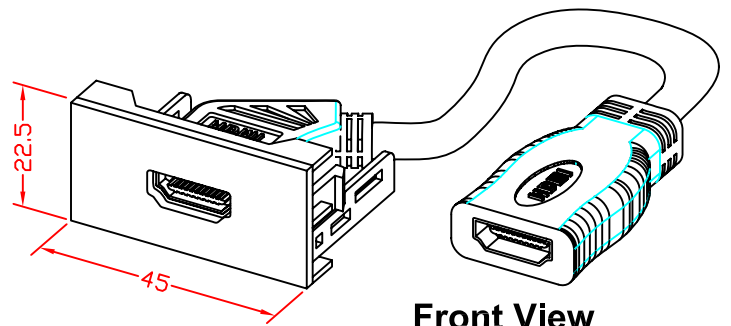

RevNo	Revision note	Rev-By	RevDate	Signature	Checked

HDMI CABLE TYPE - FEMALE to FEMALE MODULE

ITEM NO: *FU-FHC-HDMI-200*

Front View

Rear View

Angled-45°

Female

HDMI Cable Type Module
Cable Length : 20cm

FEATURES:

- HDMI Cable Type Female to Female Module
- Cable Length : 20cm
- Material : ABS
- Color : RAL9010
- Size: 22.5 x 45 x 33.3 mm

ITEM NO.		FU-FHC-HDMI-200			
CUSTOMER NO.					
DESIGNED BY ALEX	DATE	090429	UNIT	MM	
	SCALE	1:1	VER.	1	
NO.		Checked by			
APPR:		Approved by -date			