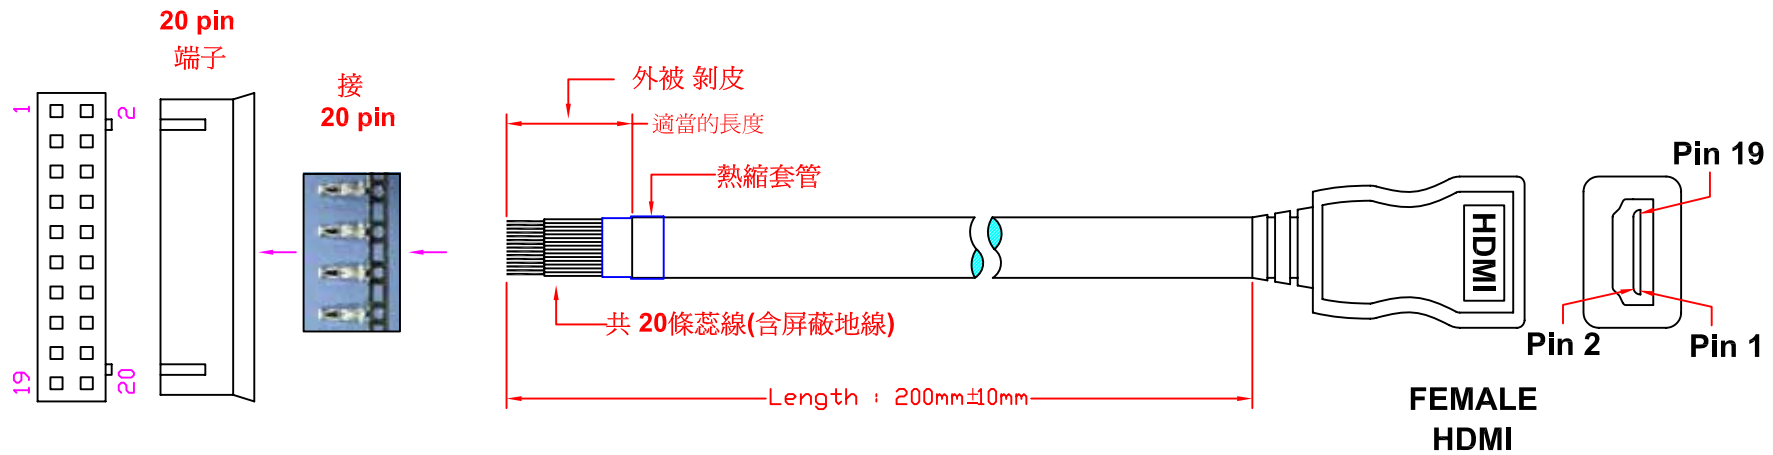

RevNo	Revision note	Rev-By	RevDate	Signature	Checked

HDMI CABLE TYPE MODULE

ITEM NO: FU-HDMI -200

2015-10-30
Update

Before 30.8mm
Modify to 31.8mm

FEATURES:

- HDMI Cable Type Module
- with 20cm Pin Head to HDMI Female Cable
- Material : ABS
- Color : RAL9010
- Size: 28 x 23 x 33mm

ITEM NO.	FU-HDMI -200			
PART NO.				
DESIGNED BY ALEX	DATE	151030	UNIT	MM
	SCALE	1:1	VER.	1
NO.	Checked by			
APPR:	Approved by -date			

RevNo	Revision note	Rev-By	RevDate	Signature	Checked

PIN OUT

端子	HDMI (Female)
20	Shielded
19	1
18	2
	⋮
2	18
1	19

ITEM NO.	FU-HDMI -200			
PART NO.				
DESIGNED BY ALEX	DATE	130514	UNIT	MM
	SCALE	1:1	VER.	1
NO.	Checked by			
APPR:	Approved by -date			