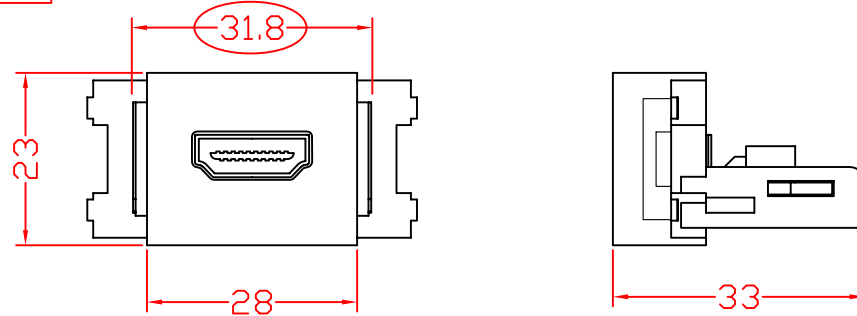

RevNo	Revision note	Rev-By	RevDate	Signature	Checked

HDMI CABLE TYPE MODULE

ITEM NO: FU-HDMI -200

2015-10-30
Update

Before 30.8mm
Modify to 31.8mm

FEATURES:

- HDMI Cable Type Module
- with 20cm Pin Head to HDMI Female Cable
- Material : ABS
- Color : RAL9010
- Size: 28 x 23 x 33mm

ITEM NO.	FU-HDMI -200			
PART NO.				
DESIGNED BY ALEX	DATE	151030	UNIT	MM
	SCALE	1:1	VER.	1
NO.	Checked by			
APPR:	Approved by -date			

RevNo	Revision note	Rev-By	RevDate	Signature	Checked

PIN OUT

端子	HDMI (Female)
20	Shielded
19	1
18	2
	⋮
2	18
1	19

ITEM NO.	FU-HDMI -200			
PART NO.				
DESIGNED BY ALEX	DATE	130514	UNIT	MM
	SCALE	1:1	VER.	1
NO.	Checked by			
APPR:	Approved by -date			