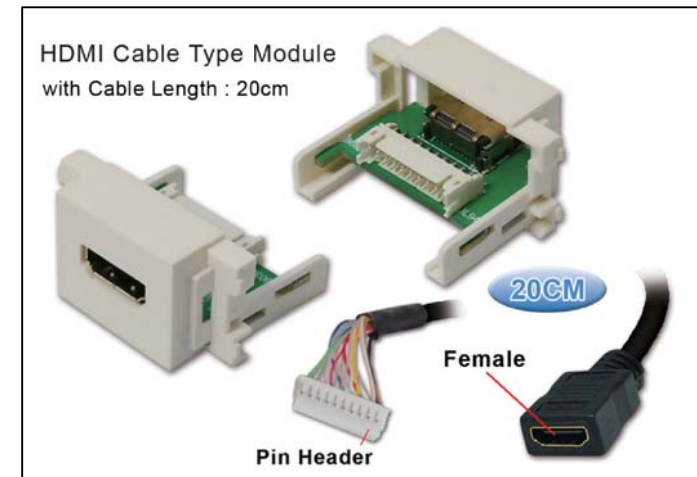

RevNo	Revision note	Rev-By	RevDate	Signature	Checked

HDMI CABLE TYPE MODULE

ITEM NO: FU-HDMI -200

2015-10-30
Update

Before 30.8mm
Modify to 31.8mm

FEATURES:

- HDMI Cable Type Module
- with 20cm Pin Head to HDMI Female Cable
- Material : ABS
- Color : RAL9010
- Size: 28 x 23 x 33mm

ITEM NO.	FU-HDMI -200			
PART NO.				
DESIGNED BY ALEX	DATE	151030	UNIT	MM
	SCALE	1:1	VER.	1
NO.	Checked by			
APPR:	Approved by -date			

RevNo	Revision note	Rev-By	RevDate	Signature	Checked

PIN OUT

端子	HDMI (Female)
20	Shielded
19	1
18	2
	⋮
2	18
1	19

ITEM NO.	FU-HDMI -200			
PART NO.				
DESIGNED BY ALEX	DATE	130514	UNIT	MM
	SCALE	1:1	VER.	1
NO.	Checked by			
APPR:	Approved by -date			