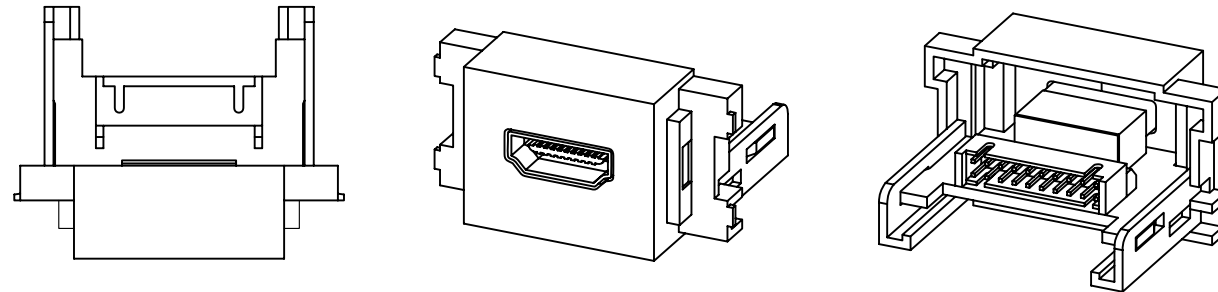

RevNo	Revision note	Rev-By	RevDate	Signature	Checked

HDMI CABLE TYPE MODULE

ITEM NO: FU-HDMI -200

2015-10-30
Update

Before 30.8mm
Modify to 31.8mm

FEATURES:

- HDMI Cable Type Module
- with 20cm Pin Head to HDMI Female Cable
- Material : ABS
- Color : RAL9010
- Size: 28 x 23 x 33mm

ITEM NO.	FU-HDMI -200			
PART NO.				
DESIGNED BY ALEX	DATE	151030	UNIT	MM
	SCALE	1:1	VER.	1
NO.	Checked by			
APPR:	Approved by -date			

RevNo	Revision note	Rev-By	RevDate	Signature	Checked

PIN OUT

端子	HDMI (Female)
20	Shielded
19	1
18	2
	⋮
2	18
1	19

ITEM NO.	FU-HDMI -200			
PART NO.				
DESIGNED BY ALEX	DATE	130514	UNIT	MM
	SCALE	1:1	VER.	1
NO.	Checked by			
APPR:	Approved by -date			