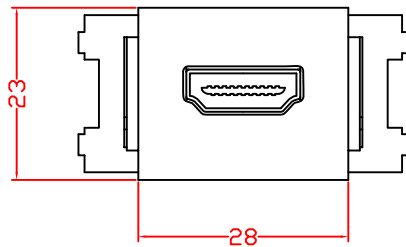

RevNo	Revision note	Rev-By	RevDate	Signature	Checked

HDMI 90 DEGREE TYPE MODULE
PART NO: 62324000690102
ITEM NO: FU-HDMI9A

Front Angled View

Rear Angled View

FEATURES:

- HDMI 90 Degree Female To Female Coupler Type Module
- Material : ABS
- Color : RAL9010
- Size: 28 x 23 x 37.8mm

ITEM NO.				
PART NO.	62324000690102			
DESIGNED BY ALEX	DATE	160119	UNIT	MM
	SCALE	1:1	VER.	1
NO.	Checked by			
APPR:		Approved by -date		