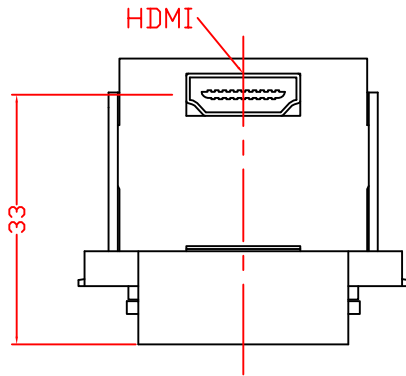

RevNo	Revision note	Rev-By	RevDate	Signature	Checked

HDMI 90 DEGREE TYPE MODULE
PART NO: 62324000690102
ITEM NO: FU-HDMI9A

Front Angled View

Rear Angled View

FEATURES:

- HDMI 90 Degree Female To Female Coupler Type Module
- Material : ABS
- Color : RAL9010
- Size: 28 x 23 x 37.8mm

ITEM NO.				
PART NO.	62324000690102			
DESIGNED BY ALEX	DATE	160119	UNIT	MM
	SCALE	1:1	VER.	1
NO.	Checked by			
APPR:		Approved by -date		