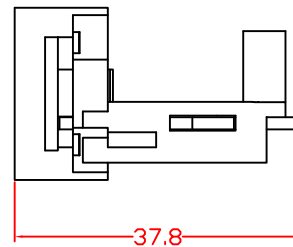

RevNo	Revision note	Rev-By	RevDate	Signature	Checked

HDMI 90 DEGREE TYPE MODULE
PART NO: 62324000690102
ITEM NO: FU-HDMI9A

Front Angled View

Rear Angled View

FEATURES:

- HDMI 90 Degree Female To Female Coupler Type Module
- Material : ABS
- Color : RAL9010
- Size: 28 x 23 x 37.8mm

ITEM NO.				
PART NO.	62324000690102			
DESIGNED BY ALEX	DATE	160119	UNIT	MM
	SCALE	1:1	VER.	1
NO.	Checked by			
APPR:		Approved by -date		