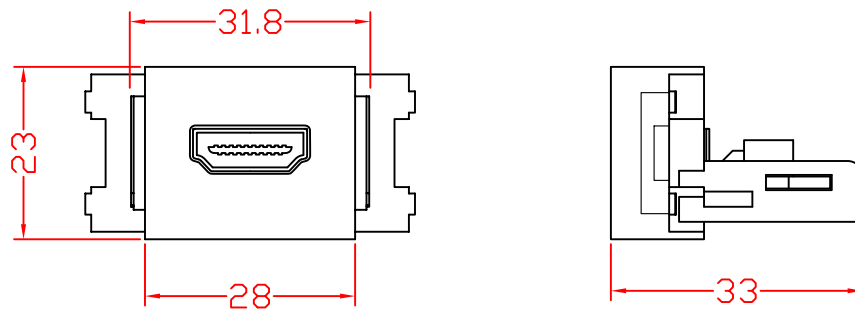

RevNo	Revision note	Rev-By	RevDate	Signature	Checked

HDMI CABLE TYPE MODULE

ITEM NO: FU-HDMIBK-200

FEATURES:

- HDMI Cable Type Module
- with 20cm Pin Head to HDMI Female Cable
- Material : ABS
- Color : RAL9004
- Size: 28 x 23 x 33mm

ITEM NO.	FU-HDMIBK-200			
PART NO.				
DESIGNED BY ALEX	DATE	151030	UNIT	MM
	SCALE	1:1	VER.	1
NO.	Checked by			
APPR:		Approved by -date		

RevNo	Revision note	Rev-By	RevDate	Signature	Checked

PIN OUT

端子	HDMI (Female)
20	Shielded
19	1
18	2
	⋮
2	18
1	19

ITEM NO.	FU-HDMIBK-200			
PART NO.				
DESIGNED BY	DATE	130514	UNIT	MM
ALEX	SCALE	1:1	VER.	1
NO.	Checked by			
APPR:	Approved by -date			