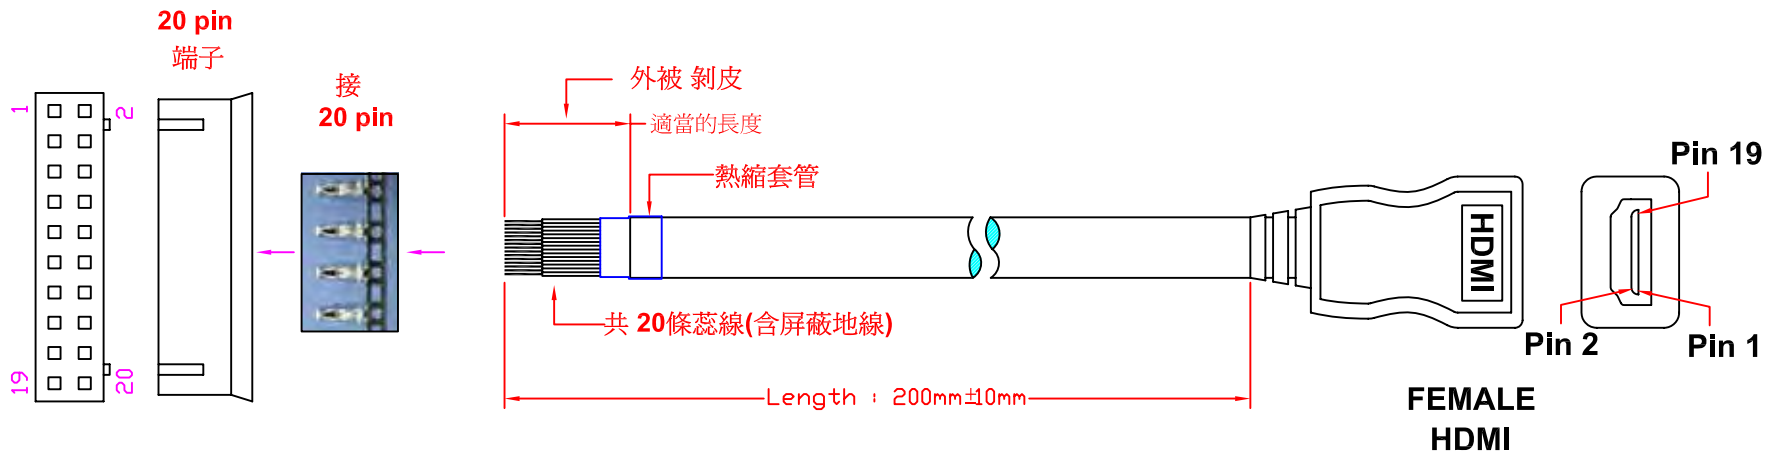

RevNo	Revision note	Rev-By	RevDate	Signature	Checked

HDMI CABLE TYPE MODULE

ITEM NO: FU-HDMIBK-200

FEATURES:

- HDMI Cable Type Module
- with 20cm Pin Head to HDMI Female Cable
- Material : ABS
- Color : RAL9004
- Size: 28 x 23 x 33mm

ITEM NO.	FU-HDMIBK-200			
PART NO.				
DESIGNED BY ALEX	DATE	151030	UNIT	MM
	SCALE	1:1	VER.	1
NO.	Checked by			
APPR:		Approved by -date		

RevNo	Revision note	Rev-By	RevDate	Signature	Checked

PIN OUT

端子	HDMI (Female)
20	Shielded
19	1
18	2
	⋮
2	18
1	19

ITEM NO.	FU-HDMIBK-200			
PART NO.				
DESIGNED BY	DATE	130514	UNIT	MM
ALEX	SCALE	1:1	VER.	1
NO.	Checked by			
APPR:	Approved by -date			