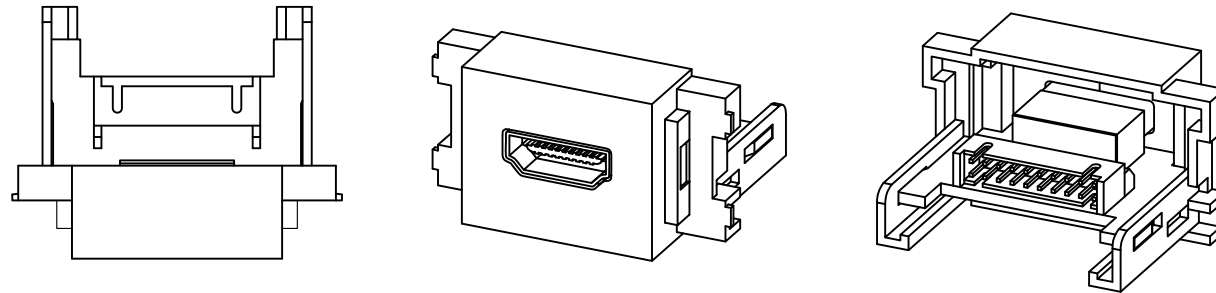

RevNo	Revision note	Rev-By	RevDate	Signature	Checked

HDMI CABLE TYPE MODULE

ITEM NO: FU-HDMIBK-200

FEATURES:

- HDMI Cable Type Module
- with 20cm Pin Head to HDMI Female Cable
- Material : ABS
- Color : RAL9004
- Size: 28 x 23 x 33mm

ITEM NO.	FU-HDMIBK-200			
PART NO.				
DESIGNED BY ALEX	DATE	151030	UNIT	MM
	SCALE	1:1	VER.	1
NO.	Checked by			
APPR:		Approved by -date		

RevNo	Revision note	Rev-By	RevDate	Signature	Checked

PIN OUT

端子	HDMI (Female)
20	Shielded
19	1
18	2
	⋮
2	18
1	19

ITEM NO.	FU-HDMIBK-200			
PART NO.				
DESIGNED BY	DATE	130514	UNIT	MM
ALEX	SCALE	1:1	VER.	1
NO.	Checked by			
APPR:	Approved by -date			